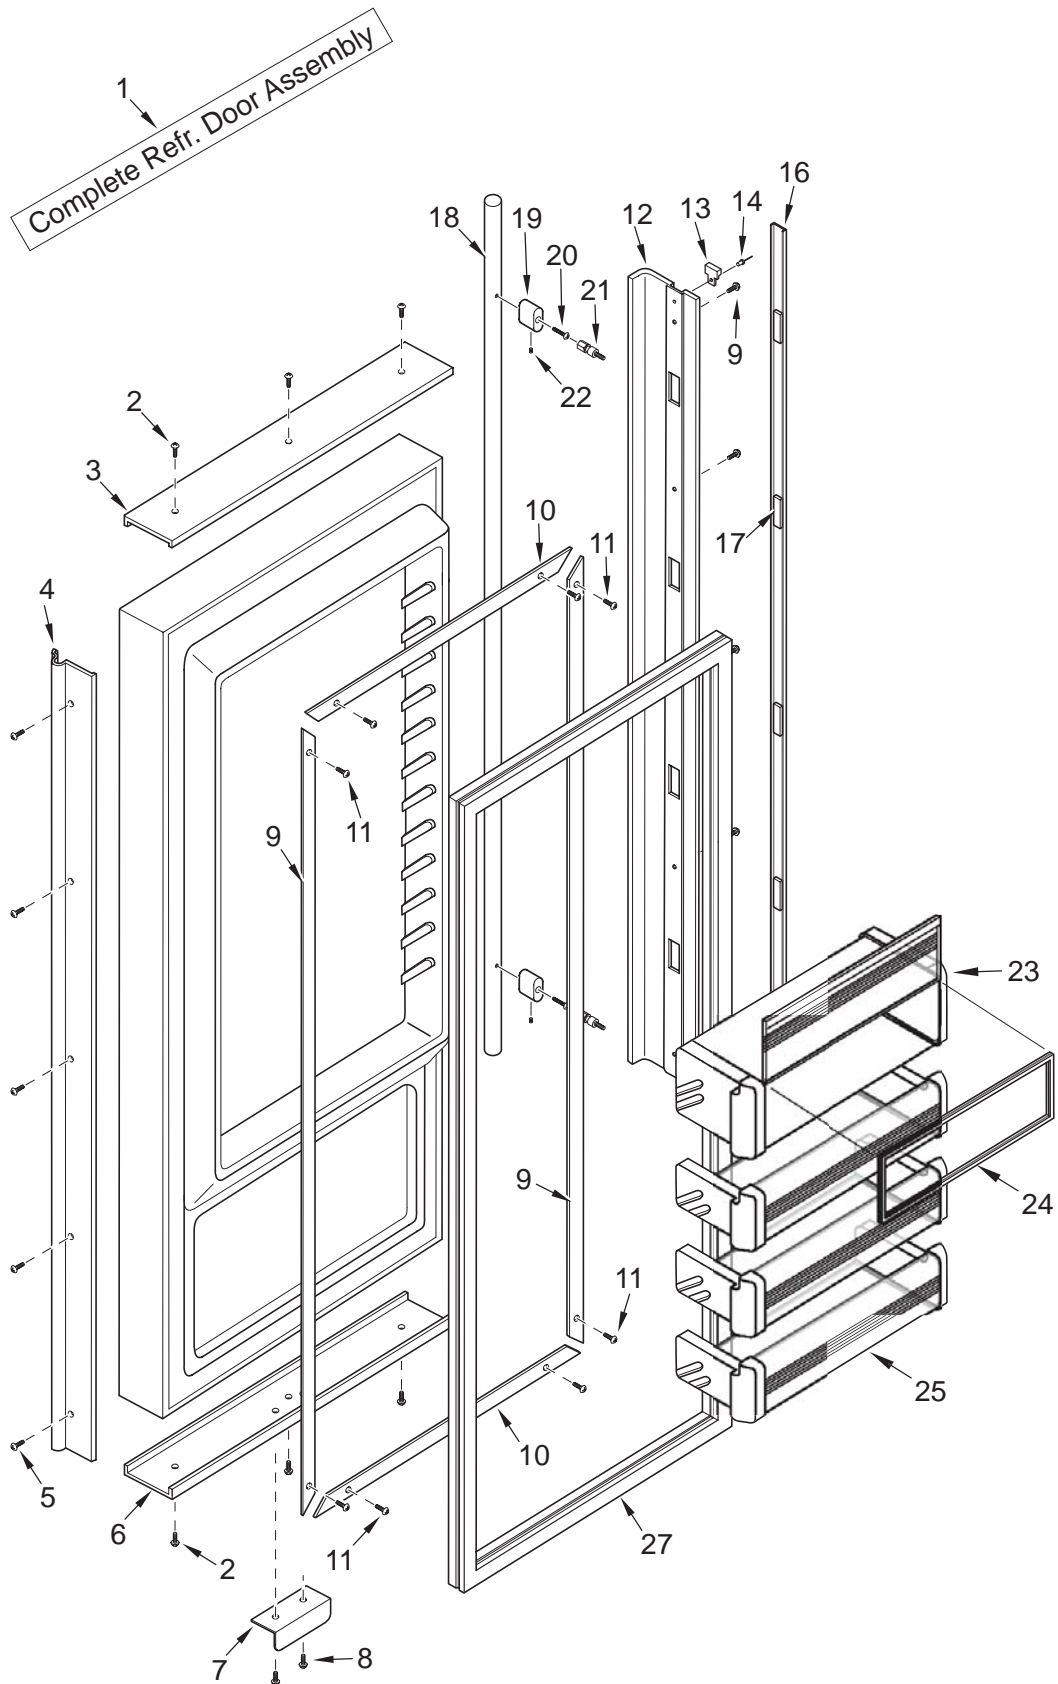

601R-3 DOOR PARTS LIST

<u>Ref #</u>	<u>Part #</u>	<u>Description</u>
1	4134353	Refrig. Door Assy, Frame/Overlay - RH
	4134354	Refrig. Door Assy, Frame/Overlay - LH
	4134503	Refrig. Door Assy, SS - RH
	4134504	Refrig. Door Assy, SS - LH
	4135663	Door Assy, SRVC, 601R-RH, B
	4135664	Door Assy, SRVC, 601R-LH, B
	4135863	Door Assy, SRVC, 601R-RH, P
	4135864	Door Assy, SRVC, 601R-LH, P
NOTE: Door Assy's do NOT incl. hinges, handle or switch depressor.		
2	6200720	Screw, #8-18 x 1/2 Ph Truss Hd
	6200721	Screw, #8-18X1/2 Ph Low Prfl, B
3	2230608	Door Trim, Top LH
	2230609	Door Trim, Top RH
4	3511310	Door Trim, Hinge Side - Mitered Corner
	3511410	Door Trim, Hinge Side - (SS Model)
	3512221	Trim, Door Hinge Side-Carbon
	3512222	Trim, Door Hinge Side-Platinum
5	6200720	Screw, #8-18 x 1/2 Ph Truss Hd
6	2230606	Door Trim, Bottom LH
	2230607	Door Trim, Bottom RH
7	0185180	Depressor, Door Switch-Silver
	3421990	Depressor, Switch (Black)
8	6201300	Tapping Screw, #8 x 1/2
9	3420250	Gasket Retainer, Side, 57.875
10	3420220	Gasket Retainer, 33.312"
11	6200410	Screw, #8 x 1/2 Slot Head Hex
	4132230	Door Handle Assy (Framed)
	4132330	Handle-side Door Trim (Overlay)
13	3413340	Handle/Trim End Cap
14	6180160	Rivet, Open End Blind, 1/8 X 3/16
15	6201300	Tapping Screw, #8 x 1/2
16	4132370	Handle/Trim Molding Assy
17	3451140	Magnet, Trim Strip - 3"
18	4133690	Handle Assy, SS OBR Standoffs (Incl. Stand-offs)
	4133691	Handle Assy, OBR Standoff, B (Incl. Stand-offs)
	4133692	Handle Assy, OBR Standoff, P (Incl. Stand-offs)
19	3512150	Standoff, SS Oval, Door
	3512151	Standoff,Oval,B
	3512152	Standoff,Oval,P
20	6110540	Bolt, #10-24 x 1/2 Flat Socket HD
21	3511520	Handle Mounting Stud
22	6110730	Set Screw #10-32 x 1/4 SS Cone
23	4330490	Dairy Compartment Assy (Incl Gasket)
24	3211820	Dairy Compartment Gasket
25	4330480	Door Shelf Assy
26	4330530	Gallon Door Shelf Assy (Sales Acc.)
27	3212100	Door Gasket

601R-3 DOOR VIEW