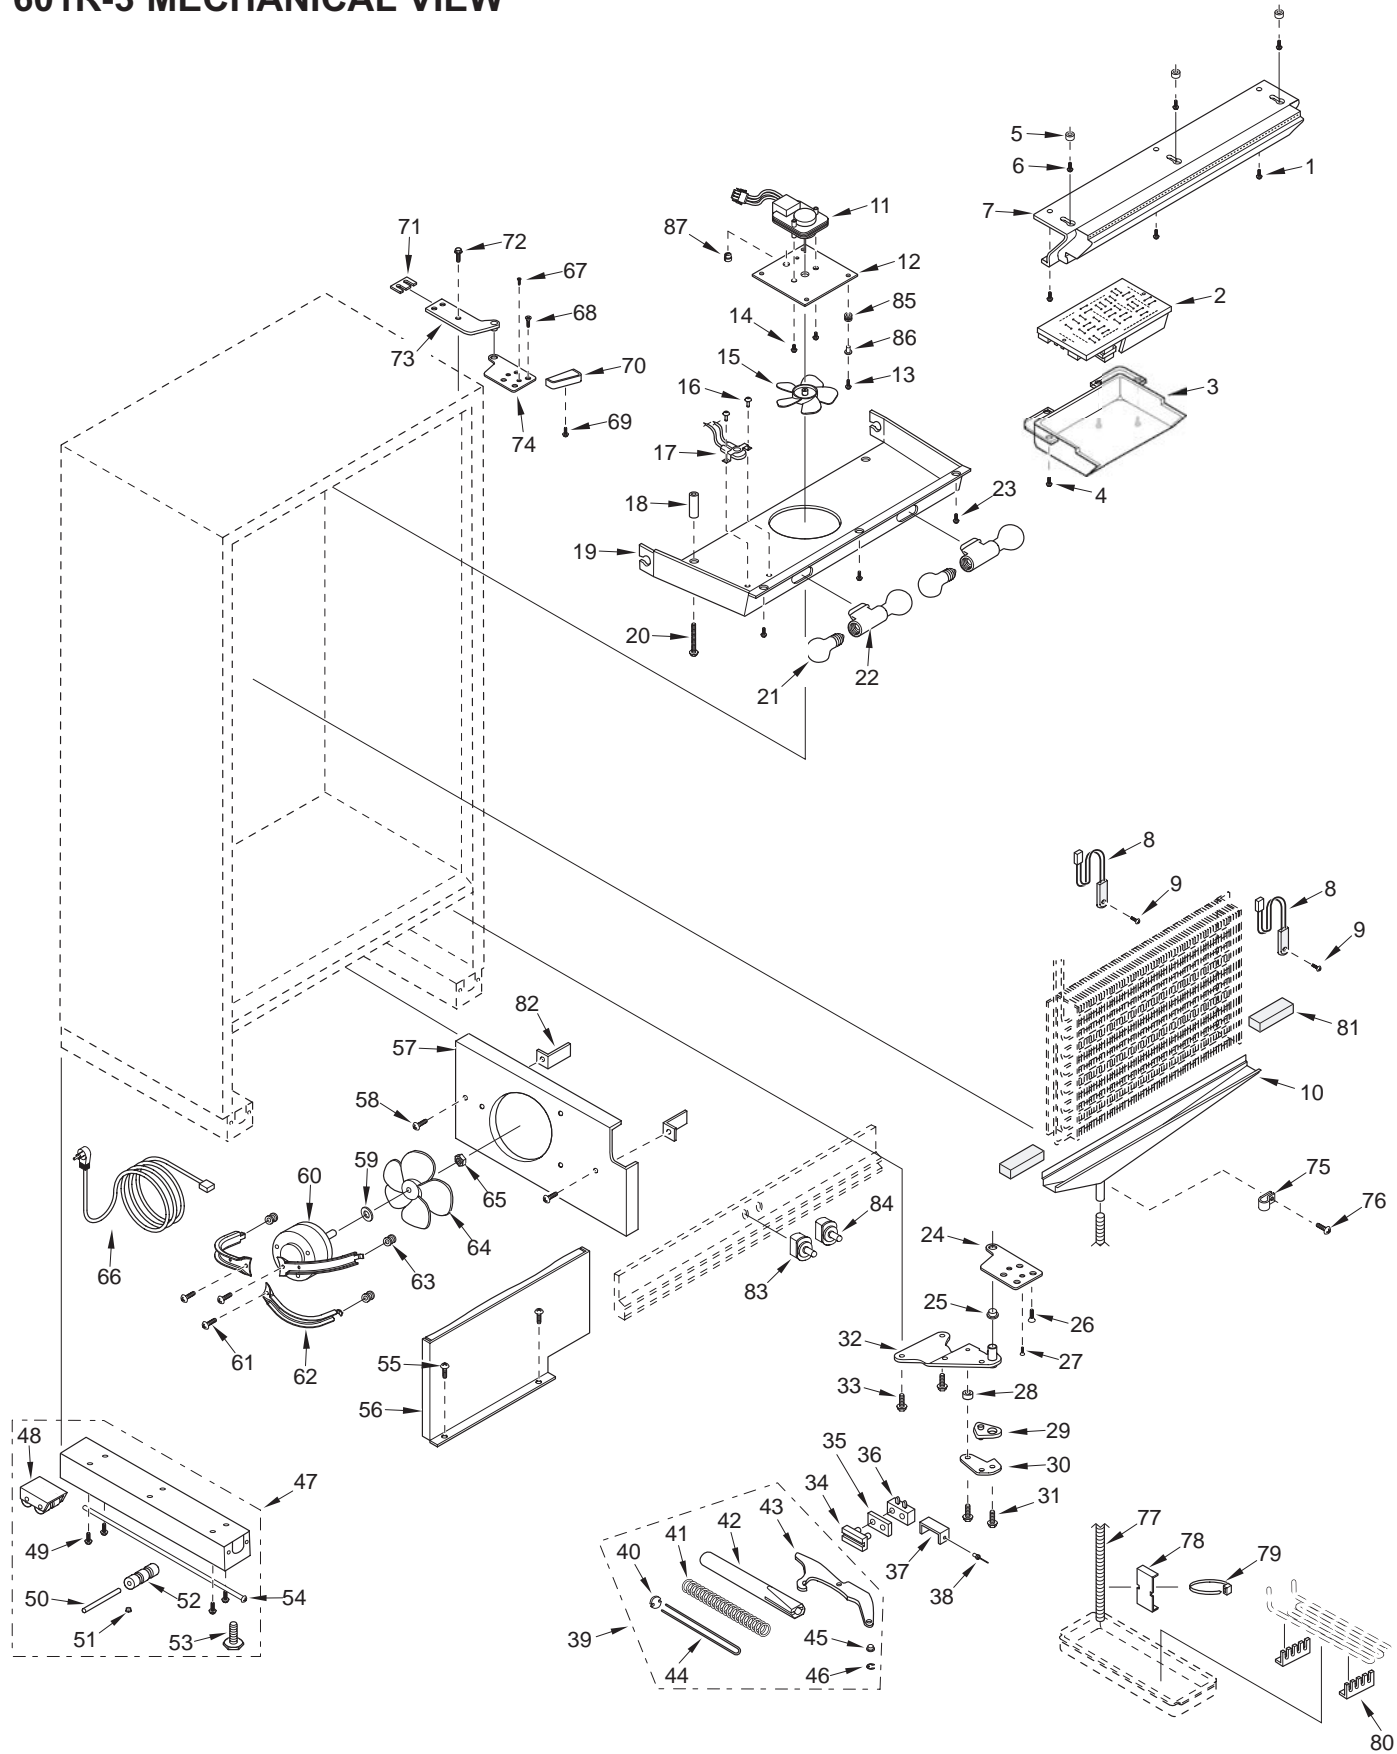

601R-3 MECHANICAL VIEW

601R-3 SEALED SYSTEM PARTS LIST

<u>Ref #</u>	<u>Part #</u>	<u>Description</u>
1	3130610	Evaporator, Ref
2	6201270	Screw, #8-18 x 5/8" PH PN SS-Gnd
3	7002014	Condenser
4	6110020	Bolt, #10-24 x 3/8" Truss HD
5	6150080	Nut-Flat, #10-24
6	3014230	Filter-Drier, High Side
7	6120170	Locking Cable Tie, Red, 11-1/2"
8	4251310	Heat Exchanger
9	4201880	Compressor, Refrig. (EMI30HER)
10	3112212	Electrical Assy, EMT30HSC Comp (For EMT30HSC Comp.)
	3111370	Relay, 1351400 (For EMI30HER Compressor)
	3111410	Overload, 4TM734LFB (For EMI30HER Compressor)
11	3112500	Capacitor, 12MF (For EMT30HSC Comp.)
12	3112270	Term Cvr Spring, DC51C
13	6200300	Screw, 5/16-18 x 1-1/2" Hex
14	6240050	Flat Washer, 5/16"
15	3150170	Rubber Grommet, Large, 15/16"
16	1801000	Nylon Compressor Mount, 7/16"
17	6160070	Sleeve, 5/16 x 7/16 x 7/8"
18	2600196	Drain Pan Heater Loop
19	3421430	Support, Pan Heater
20	3014100	Suction Line Drier (Service Only)