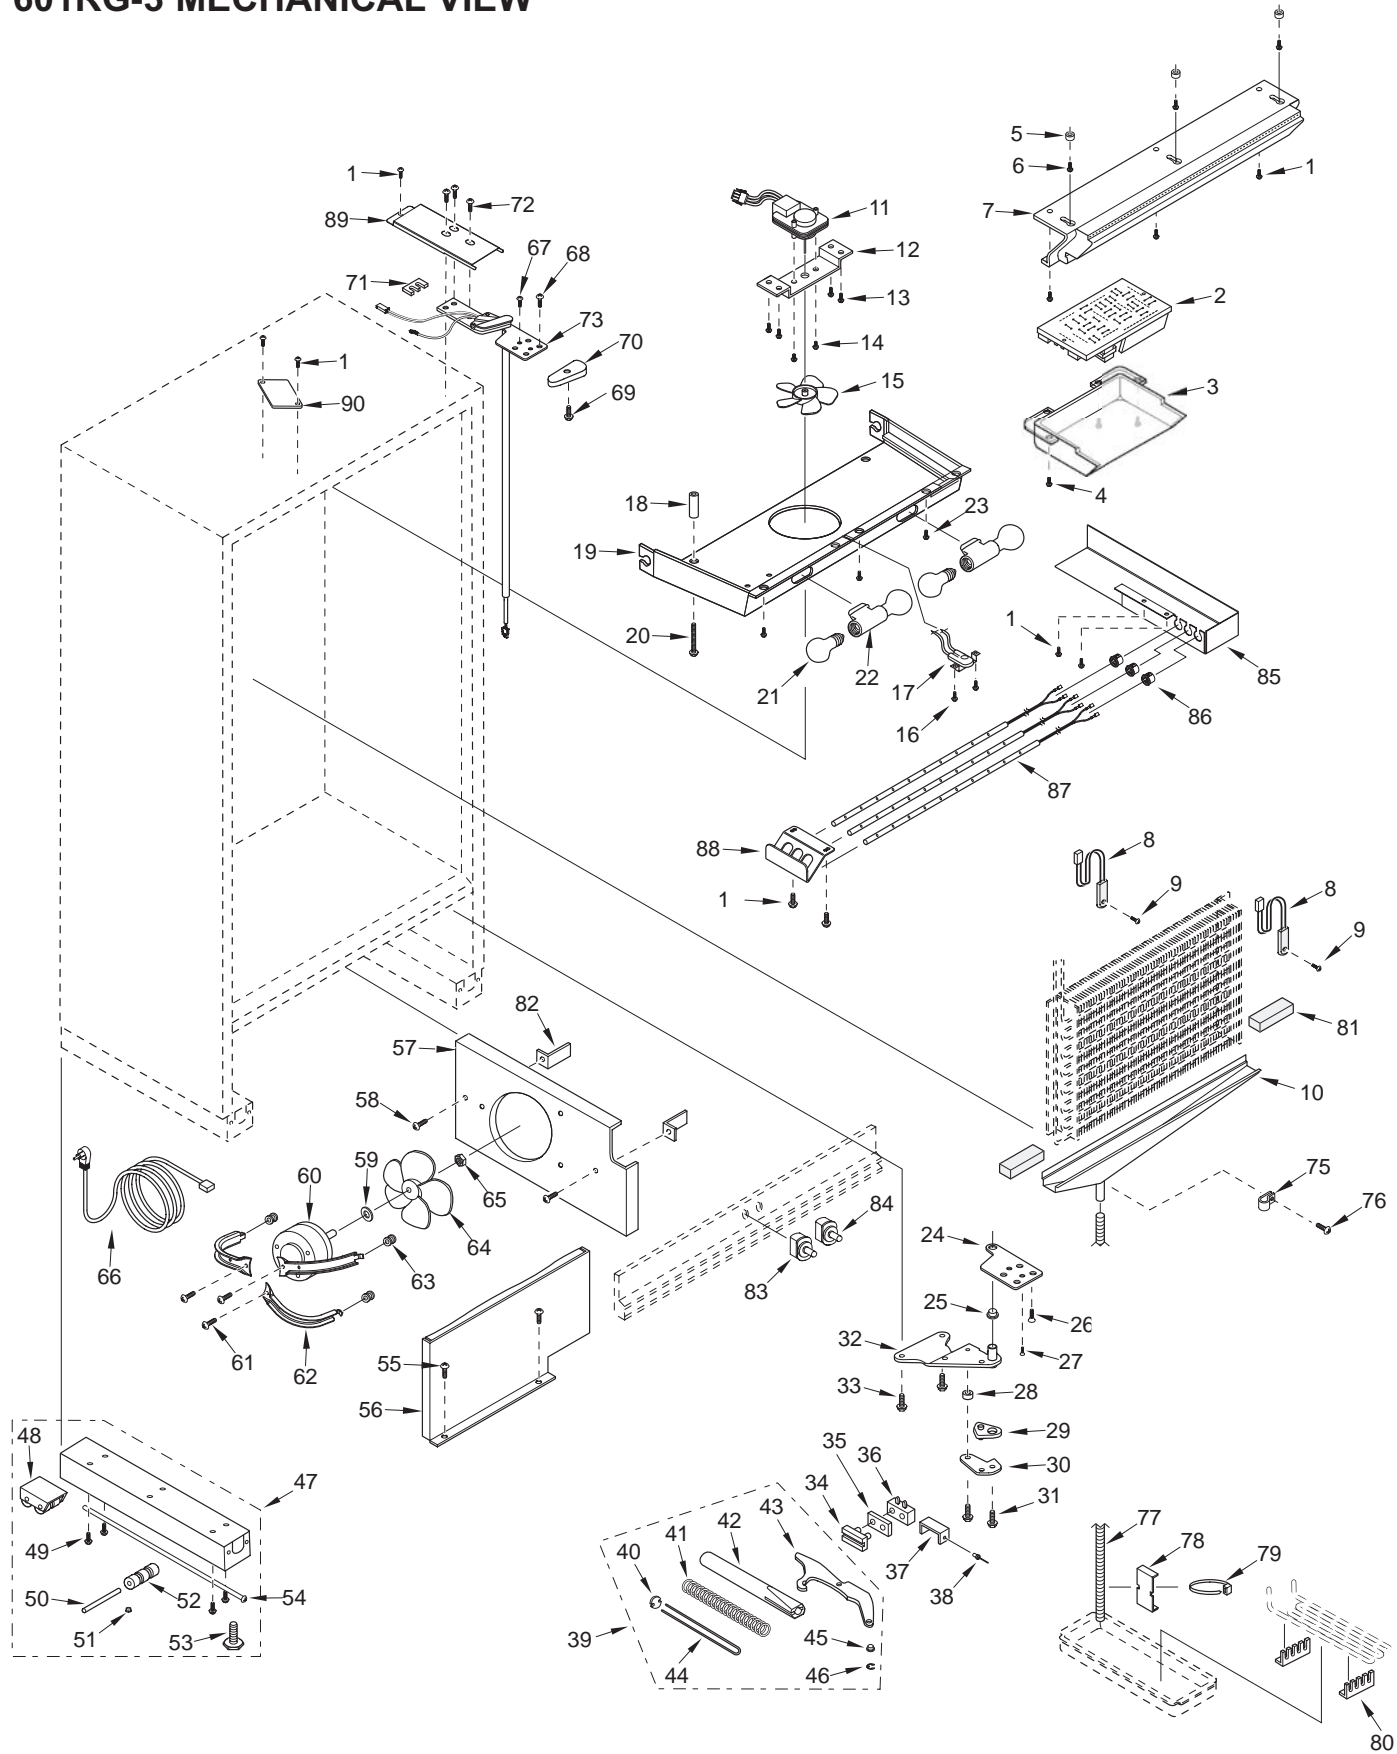

601RG-3 MECHANICAL VIEW

601RG-3 SEALED SYSTEM PARTS LIST

<u>Ref #</u>	<u>Part #</u>	<u>Description</u>
1	3130610	Evaporator, Ref
2	6201270	Screw, #8-18 x 5/8" PH PN SS-Gnd
3	7002014	Condenser
4	6110020	Bolt, #10-24 x 3/8" Truss HD
5	6150080	Nut-Flat, #10-24
6	3014230	Filter-Drier, High Side
7	6120170	Locking Cable Tie, Red, 11-1/2"
8	4251310	Heat Exchanger
9	4201880	Compressor, Refrig. (EMI30HER)
10	3112212	Electrical Assy, EMT30HSC Comp (For EMT30HSC Comp.)
	3111370	Relay, 1351400 (For EMI30HER Compressor)
	3111410	Overload, 4TM734LFB (For EMI30HER Compressor)
11	3112500	Capacitor, 12MF (For EMT30HSC Comp.)
12	3112270	Term Cvr Spring, DC51C
13	6200300	Screw, 5/16-18 x 1-1/2" Hex
14	6240050	Flat Washer, 5/16"
15	3150170	Rubber Grommet, Large, 15/16"
16	1801000	Nylon Compressor Mount, 7/16"
17	6160070	Sleeve, 5/16 x 7/16 x 7/8"
18	2600196	Drain Pan Heater Loop
19	3421430	Support, Pan Heater
20	3014100	Suction Line Drier (Service Only)