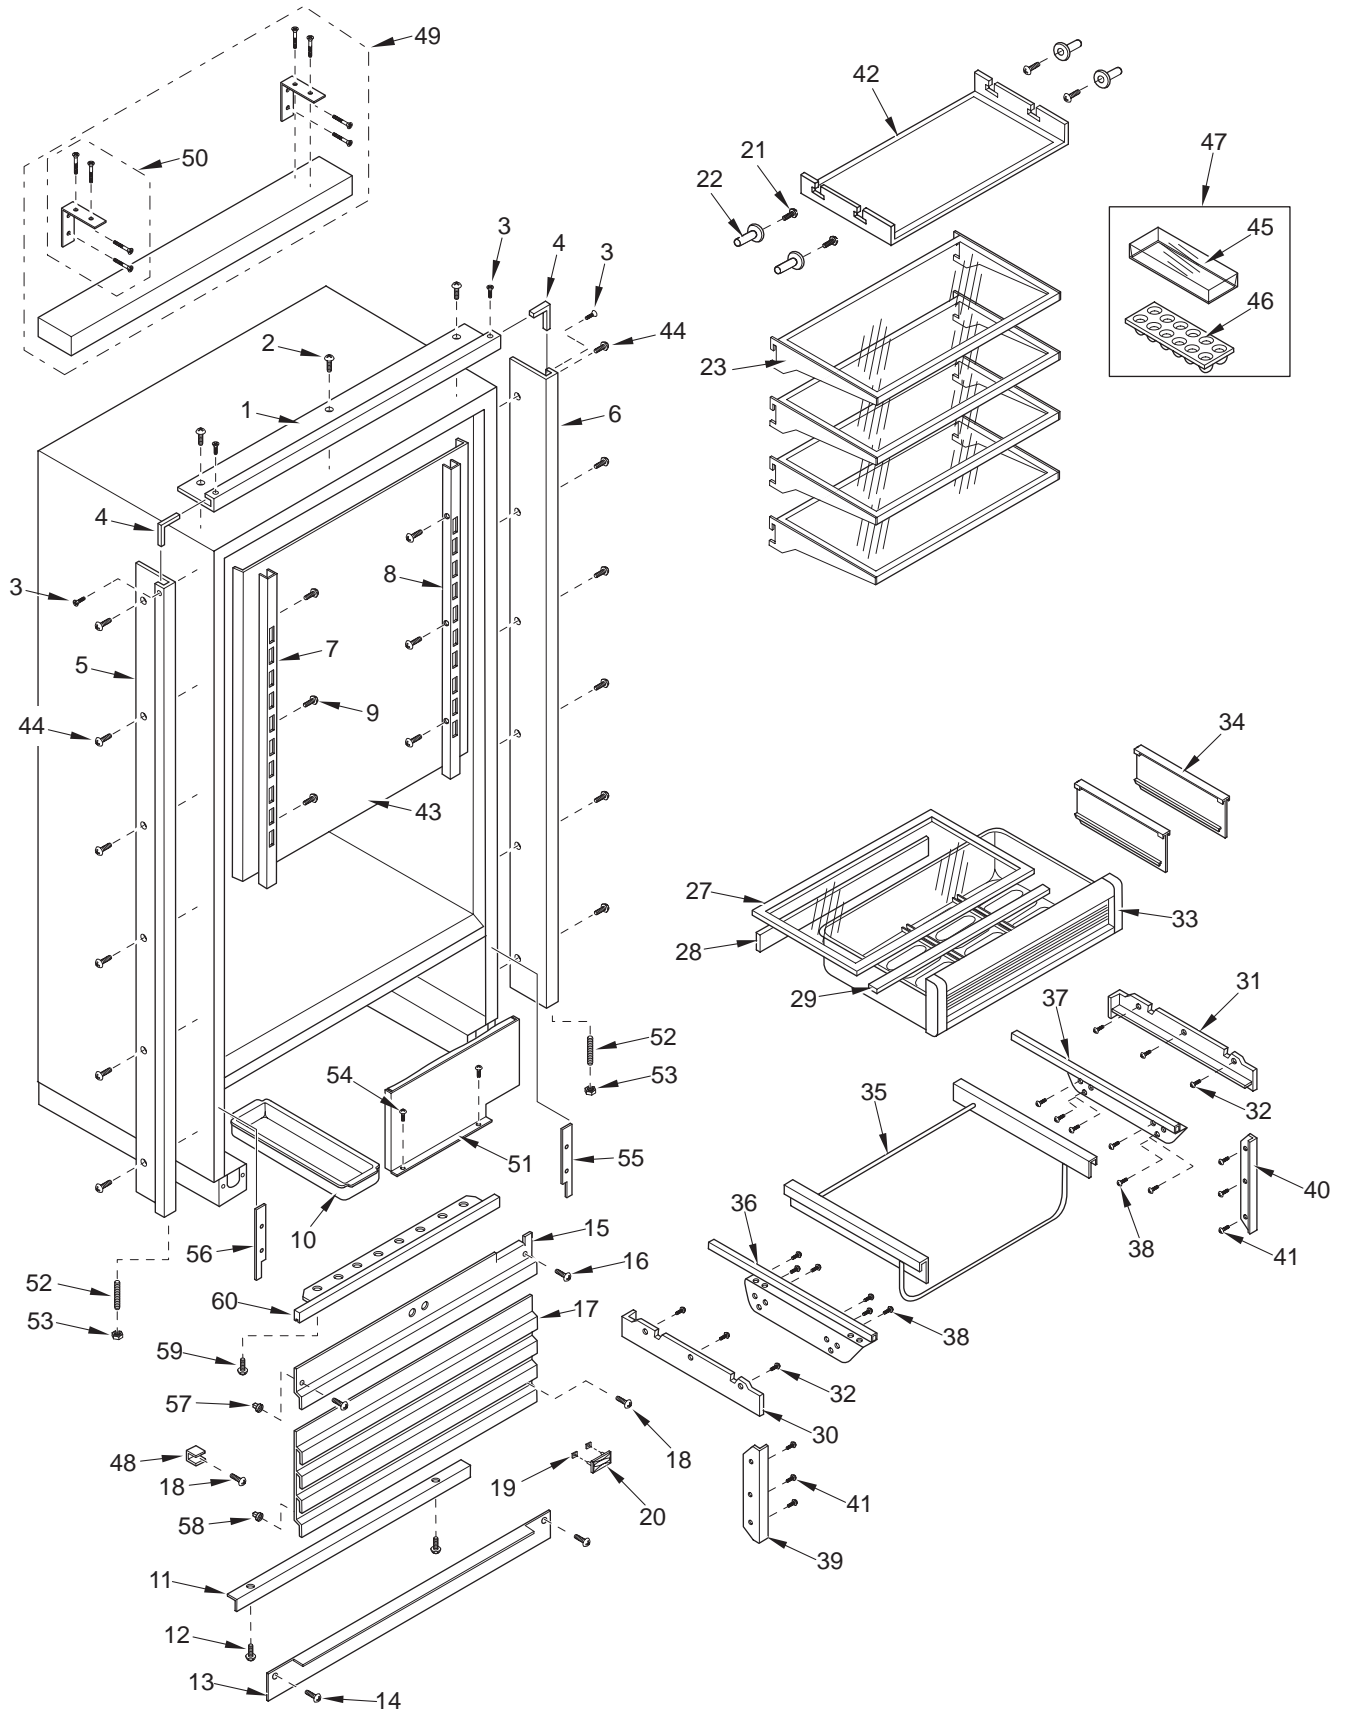

601RG-3 COSMETIC VIEW

601RG-3 MECHANICAL PARTS LIST