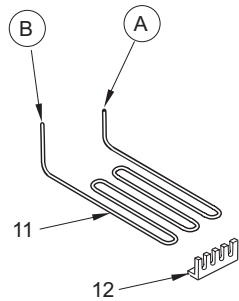

601R SEALED SYSTEM PARTS LIST

<u>Ref #</u>	<u>Part #</u>	<u>Description</u>
1	3130390	Evaporator, Ref (See SN Breaks)
	3130610	Evaporator, Ref (See SN Breaks)
2	6201270	Screw, #8-18 x 5/8" PH PN SS-Gnd
3	3120320	Condenser (See SN Breaks)
	3120390	Condenser (See SN Breaks)
4	6110020	Bolt, #10-24 x 3/8" Truss HD
5	6150080	Nut-Flat, #10-24
6	3014230	Filter-Drier, High Side
7	6120170	Locking Cable Tie, Red, 11-1/2"
8	4251310	Heat Exchanger
9	4201880	Compressor, Refrig. (EMI30HER)
10	3111370	Relay (1351400)
	3111410	Overload (4TM734LFB)
11	2600196	Drain Pan Heater Loop
12	3421430	Pan Heater Support
13	6200300	Screw, 5/16-18 x 1-1/2" Hex
14	6240050	Flat Washer, 5/16"
15	3150170	Rubber Grommet, Large, 15/16"
16	1801000	Nylon Compressor Mount, 7/16"
17	6160070	Sleeve, 5/16 x 7/16 x 7/8"
18	3014100	Suction Line Drier (Service Only)

601R SEALED SYSTEM VIEW

18 - Suction Line Drier
(Not Shown)