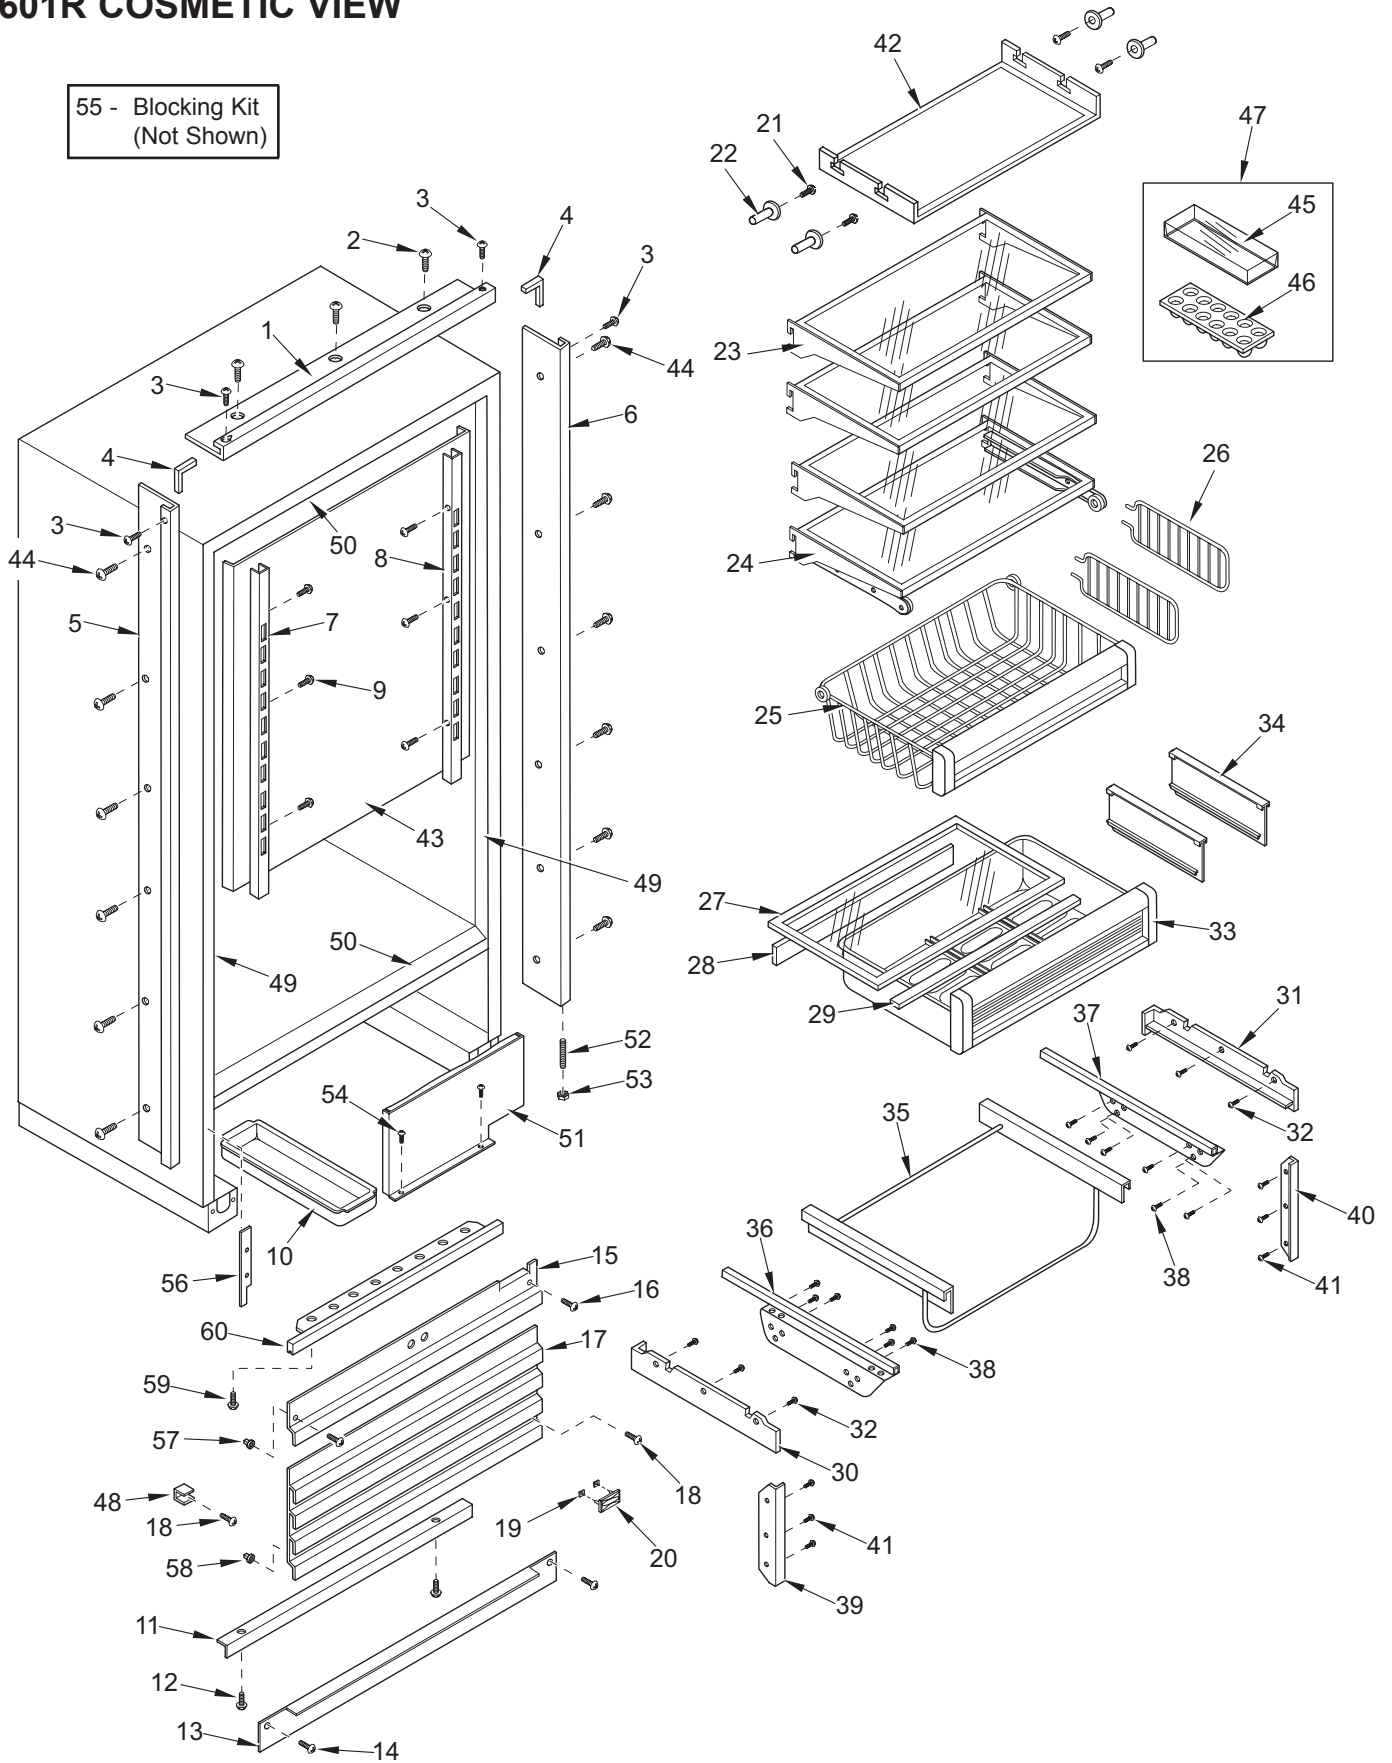

601R COSMETIC VIEW

55 - Blocking Kit
(Not Shown)

601R MECHANICAL PARTS LIST