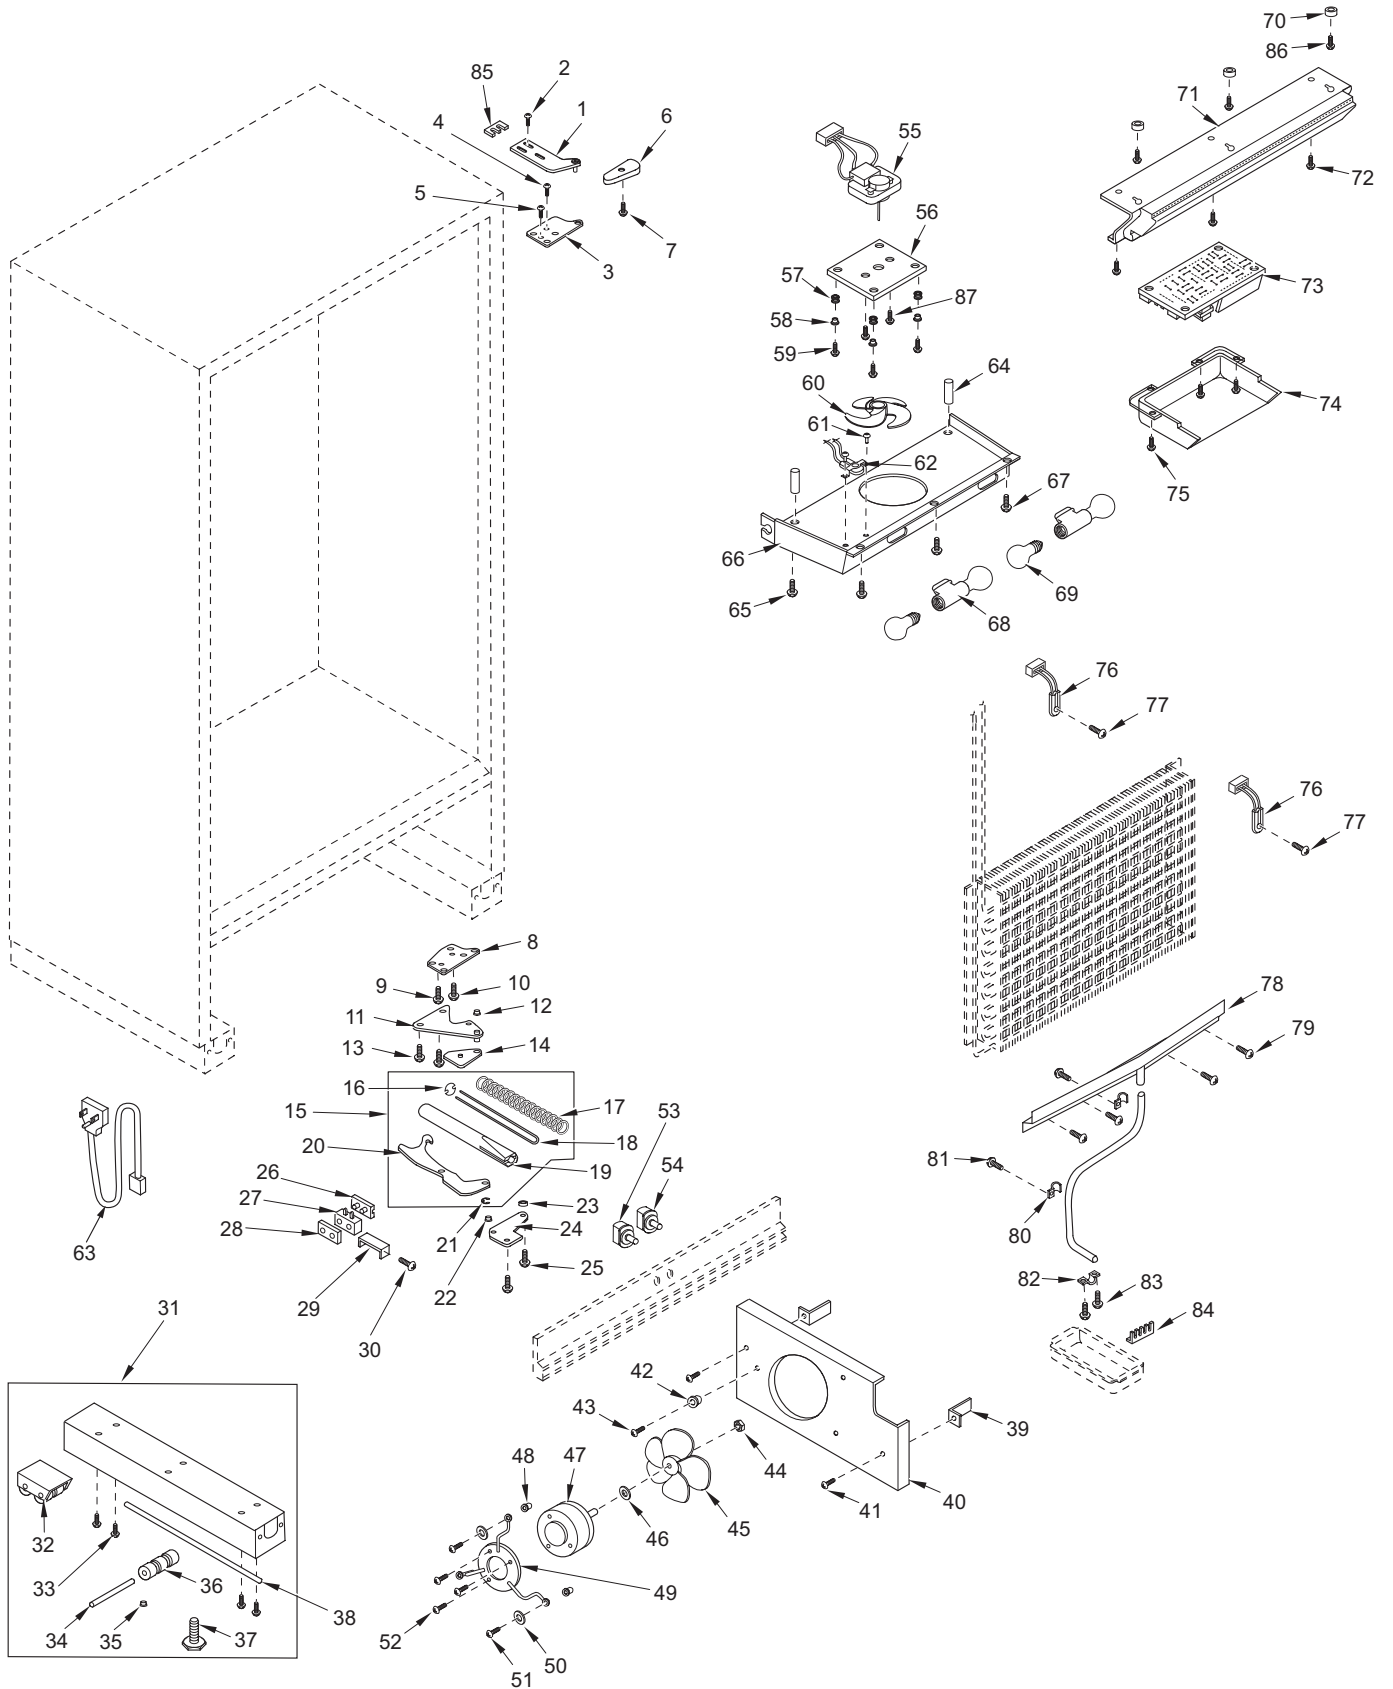

601R MECHANICAL VIEW

601R SEALED SYSTEM PARTS LIST

<u>Ref #</u>	<u>Part #</u>	<u>Description</u>
1	3130390	Evaporator, Ref (See SN Breaks)
	3130610	Evaporator, Ref (See SN Breaks)
2	6201270	Screw, #8-18 x 5/8" PH PN SS-Gnd
3	3120320	Condenser (See SN Breaks)
	3120390	Condenser (See SN Breaks)
4	6110020	Bolt, #10-24 x 3/8" Truss HD
5	6150080	Nut-Flat, #10-24
6	3014230	Filter-Drier, High Side
7	6120170	Locking Cable Tie, Red, 11-1/2"
8	4251310	Heat Exchanger
9	4201880	Compressor, Refrig. (EMI30HER)
10	3111370	Relay (1351400)
	3111410	Overload (4TM734LFB)
11	2600196	Drain Pan Heater Loop
12	3421430	Pan Heater Support
13	6200300	Screw, 5/16-18 x 1-1/2" Hex
14	6240050	Flat Washer, 5/16"
15	3150170	Rubber Grommet, Large, 15/16"
16	1801000	Nylon Compressor Mount, 7/16"
17	6160070	Sleeve, 5/16 x 7/16 x 7/8"
18	3014100	Suction Line Drier (Service Only)