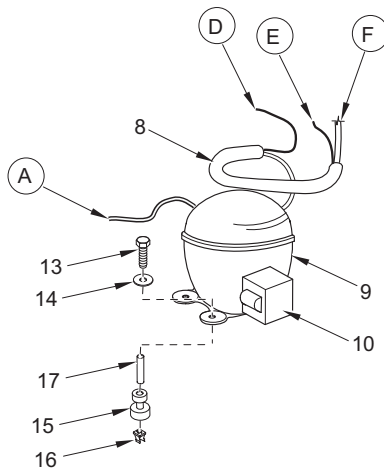

601R SEALED SYSTEM PARTS LIST

<u>Ref #</u>	<u>Part #</u>	<u>Description</u>
1	3130390	Evaporator, Ref (See SN Breaks)
	3130610	Evaporator, Ref (See SN Breaks)
2	6201270	Screw, #8-18 x 5/8" PH PN SS-Gnd
3	3120320	Condenser (See SN Breaks)
	3120390	Condenser (See SN Breaks)
4	6110020	Bolt, #10-24 x 3/8" Truss HD
5	6150080	Nut-Flat, #10-24
6	3014230	Filter-Drier, High Side
7	6120170	Locking Cable Tie, Red, 11-1/2"
8	4251310	Heat Exchanger
9	4201880	Compressor, Refrig. (EMI30HER)
10	3111370	Relay (1351400)
	3111410	Overload (4TM734LFB)
11	2600196	Drain Pan Heater Loop
12	3421430	Pan Heater Support
13	6200300	Screw, 5/16-18 x 1-1/2" Hex
14	6240050	Flat Washer, 5/16"
15	3150170	Rubber Grommet, Large, 15/16"
16	1801000	Nylon Compressor Mount, 7/16"
17	6160070	Sleeve, 5/16 x 7/16 x 7/8"
18	3014100	Suction Line Drier (Service Only)

601R SEALED SYSTEM VIEW

18 - Suction Line Drier
(Not Shown)