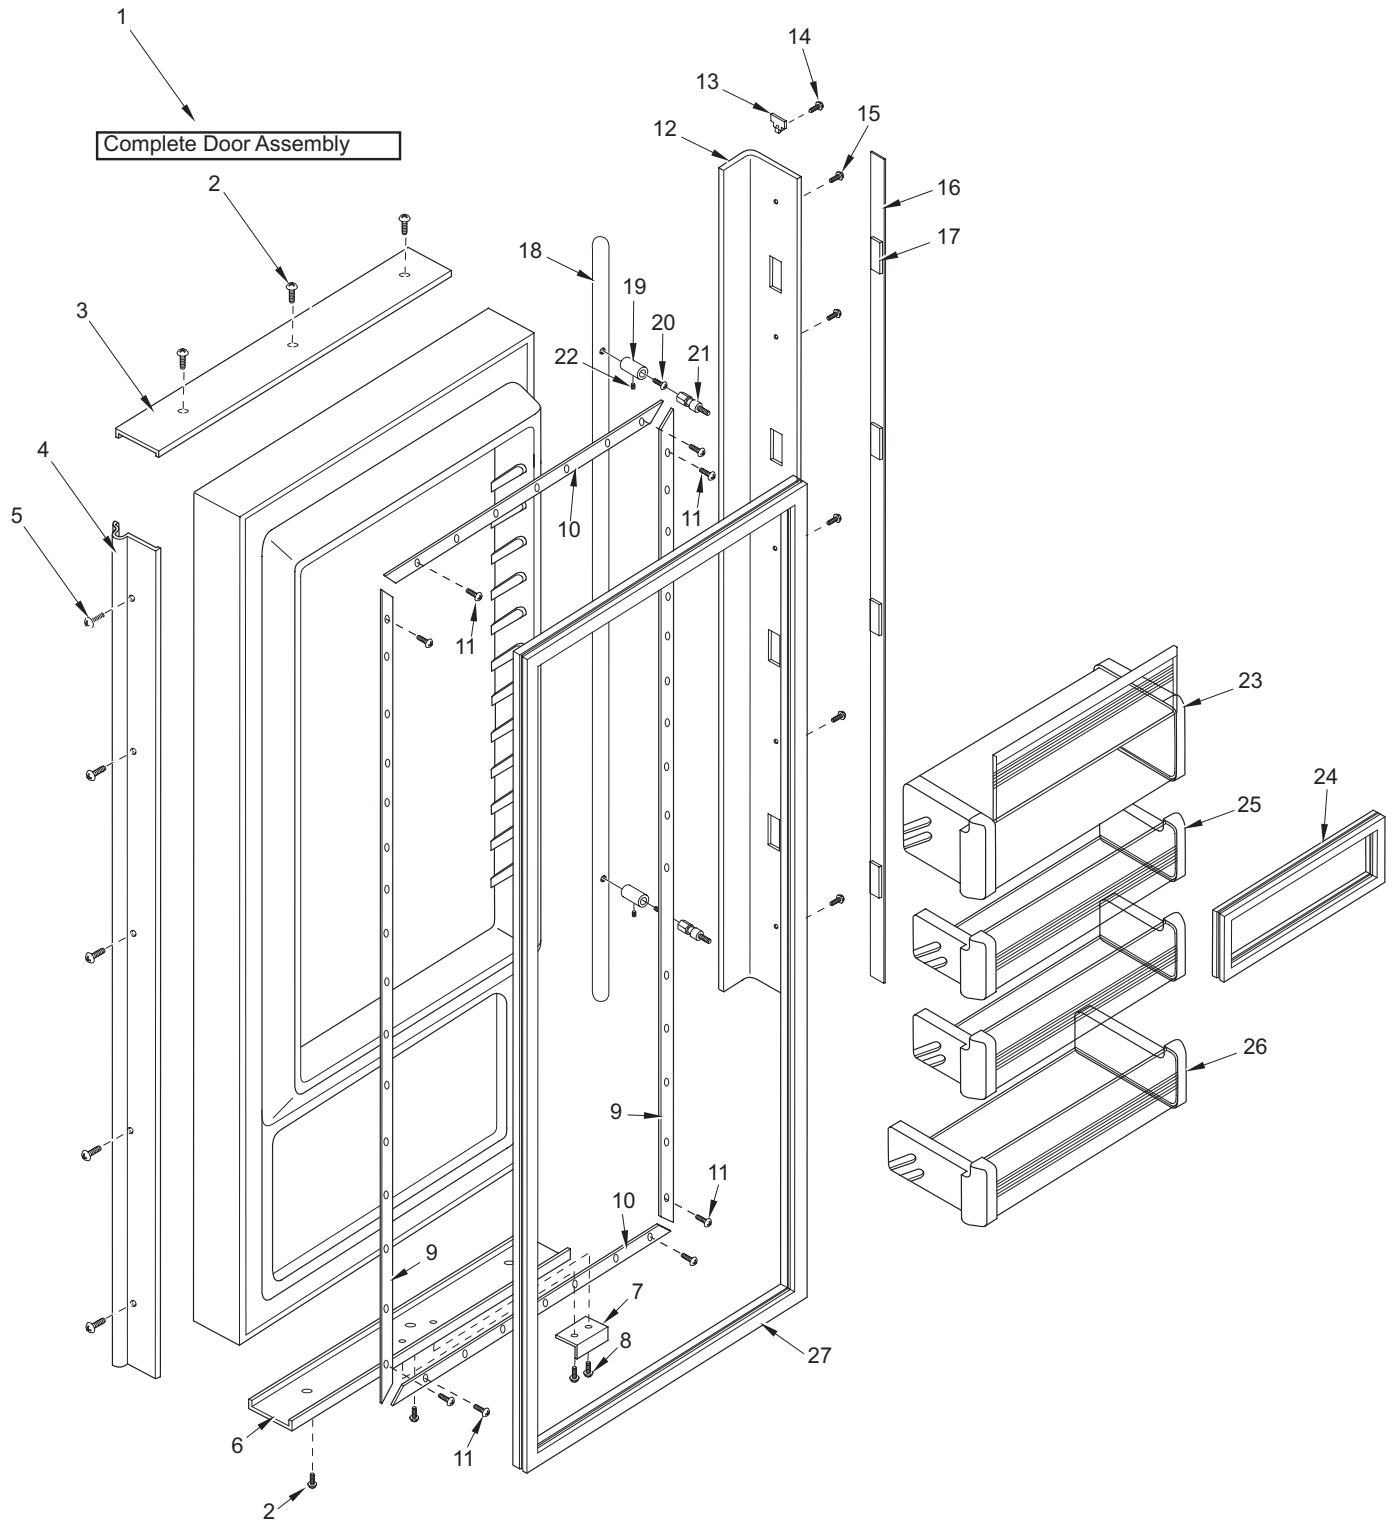

601R DOOR PARTS LIST

<u>Ref #</u>	<u>Part #</u>	<u>Description</u>
1	4134353	Refrig. Door Assy, Frame/Overlay - RH
	4134354	Refrig. Door Assy, Frame/Overlay - LH
	4134503	Refrig. Door Assy, SS - RH
	4134504	Refrig. Door Assy, SS - LH
2	6200720	Screw, #8-18 x 1/2 Ph Truss Hd
3	2230608	Door Trim, Top LH
	2230609	Door Trim, Top RH
4	3511310	Door Trim, Hinge Side - Mitered Corner
	3511410	Door Trim, Hinge Side - (SS Model)
5	6200720	Screw, #8-18 x 1/2 Ph Truss Hd
6	2230606	Door Trim, Bottom LH
	2230607	Door Trim, Bottom RH
7	0180281	Switch Depressor, White
8	6201300	Tapping Screw, #8 x 1/2
9	3420250	Gasket Retainer, Side, 57.875
10	3420220	Gasket Retainer, 33.312"
11	6200410	Screw, #8 x 1/2 Slot Head Hex
12	4132230	Door Handle Assy (Framed)
	4132330	Handle-side Door Trim (Overlay)
13	3413340	Handle/Trim End Cap
14	6180160	Rivet, Open End Blind, 1/8 X 3/16
15	6201300	Tapping Screw, #8 x 1/2
16	4132370	Handle/Trim Molding Assy
17	3451000	Magnet, Trim Strip - 3"
18	4132410	Handle Assy, Round (Incl. Stand-offs) (See SN Breaks)
	4133510	Handle Assy, Blunt (Incl. Stand-offs) (See SN Breaks)
	4133690	Handle Assy, SS OBR Standoffs (Incl. Stand-offs) (See SN Breaks)
19	3511320	Handle Stand-off 1" D (See SN Breaks)
	3512150	Standoff, SS Oval, Door (See SN Breaks)
20	6110540	Bolt, #10-24 x 1/2 Flat Socket HD
21	3511520	Handle Mounting Stud
22	6110730	Set Screw #10-32 x 1/4 SS Cone
23	4330490	Dairy Compartment Assy (Incl Gasket)
24	3211820	Dairy Compartment Gasket
25	4330480	Door Shelf Assy
26	4330530	Gallon Door Shelf Assy (Sales Acc.)
27	3212100	Door Gasket

601R DOOR VIEW