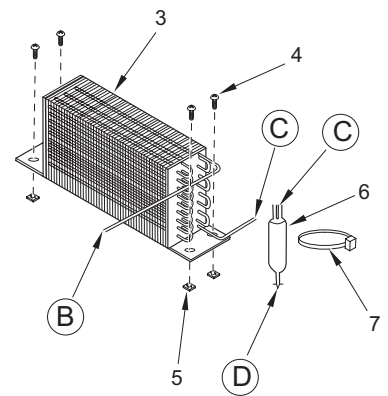

601R SEALED SYSTEM PARTS LIST

<u>Ref #</u>	<u>Part #</u>	<u>Description</u>
1	3130390	Evaporator, Ref (See SN Breaks)
	3130610	Evaporator, Ref (See SN Breaks)
2	6201270	Screw, #8-18 x 5/8" PH PN SS-Gnd
3	3120320	Condenser (See SN Breaks)
	3120390	Condenser (See SN Breaks)
4	6110020	Bolt, #10-24 x 3/8" Truss HD
5	6150080	Nut-Flat, #10-24
6	3014230	Filter-Drier, High Side
7	6120170	Locking Cable Tie, Red, 11-1/2"
8	4251310	Heat Exchanger
9	4201880	Compressor, Refrig. (EMI30HER)
10	3111370	Relay (1351400)
	3111410	Overload (4TM734LFB)
11	2600196	Drain Pan Heater Loop
12	3421430	Pan Heater Support
13	6200300	Screw, 5/16-18 x 1-1/2" Hex
14	6240050	Flat Washer, 5/16"
15	3150170	Rubber Grommet, Large, 15/16"
16	1801000	Nylon Compressor Mount, 7/16"
17	6160070	Sleeve, 5/16 x 7/16 x 7/8"
18	3014100	Suction Line Drier (Service Only)

601R SEALED SYSTEM VIEW

18 - Suction Line Drier
(Not Shown)