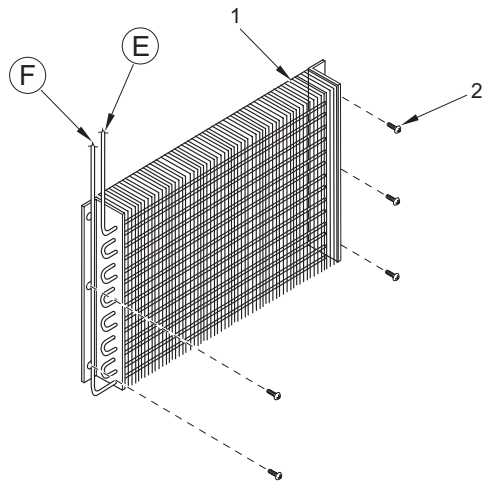

601R SEALED SYSTEM PARTS LIST

<u>Ref #</u>	<u>Part #</u>	<u>Description</u>
1	3130390	Evaporator, Ref (See SN Breaks)
	3130610	Evaporator, Ref (See SN Breaks)
2	6201270	Screw, #8-18 x 5/8" PH PN SS-Gnd
3	3120320	Condenser (See SN Breaks)
	3120390	Condenser (See SN Breaks)
4	6110020	Bolt, #10-24 x 3/8" Truss HD
5	6150080	Nut-Flat, #10-24
6	3014230	Filter-Drier, High Side
7	6120170	Locking Cable Tie, Red, 11-1/2"
8	4251310	Heat Exchanger
9	4201880	Compressor, Refrig. (EMI30HER)
10	3111370	Relay (1351400)
	3111410	Overload (4TM734LFB)
11	2600196	Drain Pan Heater Loop
12	3421430	Pan Heater Support
13	6200300	Screw, 5/16-18 x 1-1/2" Hex
14	6240050	Flat Washer, 5/16"
15	3150170	Rubber Grommet, Large, 15/16"
16	1801000	Nylon Compressor Mount, 7/16"
17	6160070	Sleeve, 5/16 x 7/16 x 7/8"
18	3014100	Suction Line Drier (Service Only)

601R SEALED SYSTEM VIEW

18 - Suction Line Drier
(Not Shown)