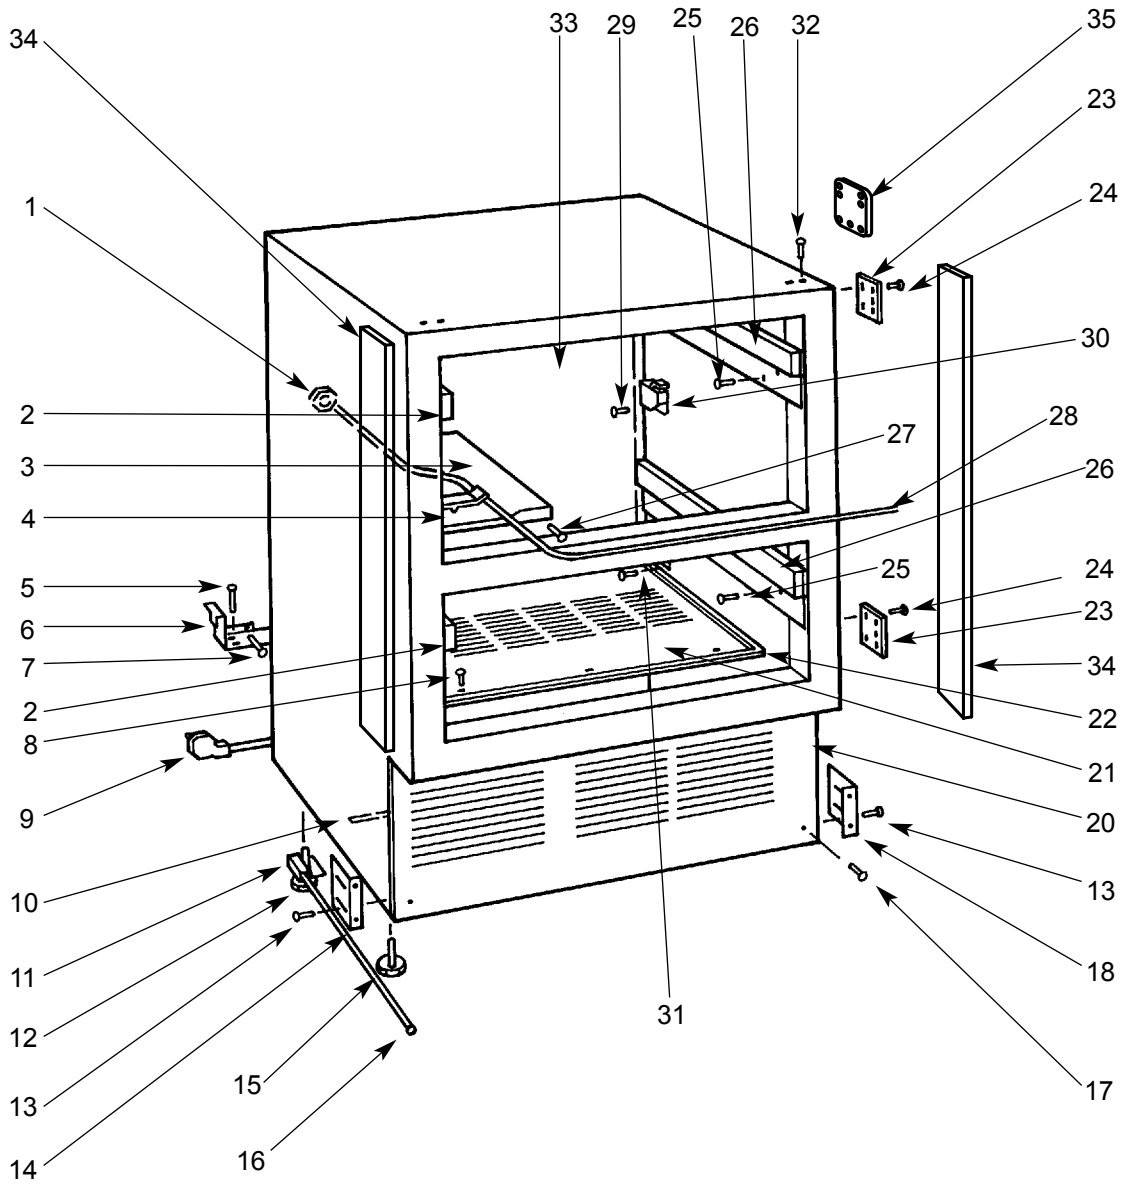

700BF/I COSMETIC VIEW

700BF/I SYSTEM VIEW

1.	4201940	Evaporator Fan Motor Assy.	36.	3090160	Transformer
2.	4201940	Evaporator Fan Blade	37.	6200780	Screw, #10-24 x ½ PH Hex
3.	0233500	Evaporator Fan Bracket	38.	4201995	Control Board Assy.
4.	6110020	Screw Grommet	39.	3082090	Defrost Terminator
5.	4201940	Evaporator Fan Shroud	40.	2600617	Water Line
6.	6240060	Star Washer, 1/4	41.	6201120	Screw, #8-18 x 1.75 Truss SS
7.	6150030	Nut, #10-24 Hex SS	42.	6200080	Screw, #8-15 x ½ Truss HD
8.	6110270	Bolt, #10-32 x 1/4 RD HD	43.	3060130	Icemaker Switch
9.	3111380	Overload	44.	3140280	Icemaker Control Arm
10.	3111350	Relay	45.	3140200	Icemaker Shut-Off Arm
11.	3150170	Grommet	46.	628356	Bearing & Inlet
12.	6160070	Sleeve	47.	6220470	Fill Tube Clamp
13.	6240050	Washer, 5/16	48.	1607600	Water Inlet Tube
14.	3090090	Schrader Valve	49.	3500410	Light Lens
15.	6150220	Nut, 5/16-18 Hex Zinc	50.	3030090	Halogen Lamp, 20W
16.	6200080	Screw, #8-15 x ½ Truss HD	51.	3013820	Fill Tube Heater
17.	4202580	Reed Switch, Short	52.	2605405	Fill Tube Extension
18.	4202090	Complete Icemaker Assy.	53.	4201980	Drawer Light Fixture Assy.
	3140160	Icemaker Cover	54.	6201120	Screw, #8-18 x 1.75 Truss SS
	628366	Motor Module Assy.	55.	3421070	Icemaker Connecting Rod
19.	4202570	Reed Switch, Long	56.	6200280	Screw, #8-18 x 1 Pan HD
20.	4201930	Evaporator/Heat Exchanger Assy.	57.	6220220	Screw Grommet
21.	4201930	Evaporator/Heat Exchanger Assy.	58.	6200490	Screw, #8-32 x 3/8 Hex Slot
22.	4201960	Defrost Heater Assy.	59.	3220360	Cond Fan Bracket Grommet
23.	3060240	Master Power Switch	60.	6200060	Screw, #8-32 x ½ Pan HD
24.	6200780	Screw, #10-24 x ½ PH Hex Washer	61.	3150320	Condenser Fan Blade
25.	4201860	Compressor Assy.	62.	6200010	Screw, #10-12 x 3/4 Pan HD
26.	3014230	Drier	63.	3450290	Angle Bracket
27.	3013540	Drain Tube Heater	64.	0167440	Condenser Fan Shroud
28.	3111270	Capacitor	65.	0167430	Cond Fan Mounting Bracket
	0167620	Capacitor Mounting Bracket	66.	3150500	Condenser Fan Motor
30.	0140340	Unit Sliding Tray	67.	3520350	Water Inlet Fitting Assy.
31.	0167450	Drain Pan	68.	0166200	Solenoid Retainer
32.	6200780	Screw, #10-24 x ½ PH Hex Washer		6200780	Screw, #10-24 ½ PH Hex
33.	3120310	Condenser Coil	69.	3520050	Brass Insert
34.	4201450	Solenoid Valve	70.	3520030	Nylon Nut
35.	4323800	Coil Sensor/Thermistor Assy.