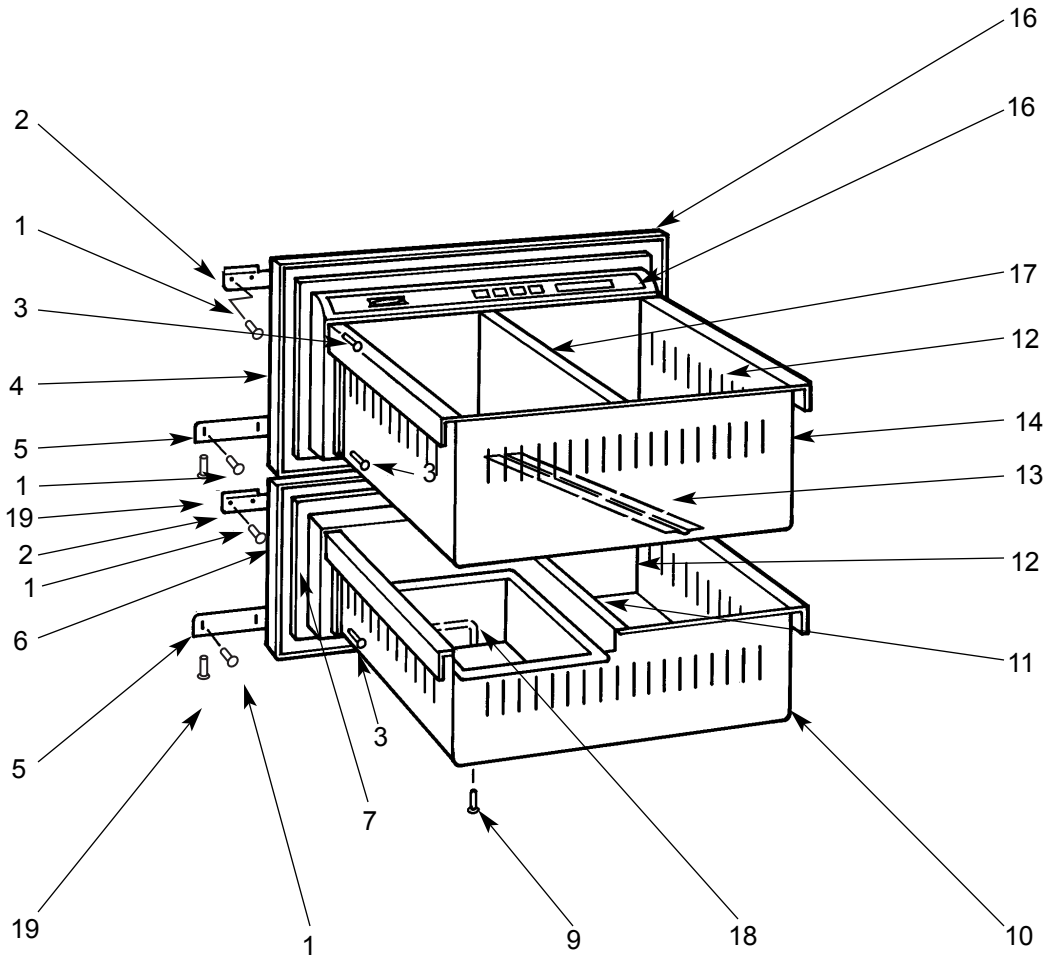

700BF/I DOOR VIEW