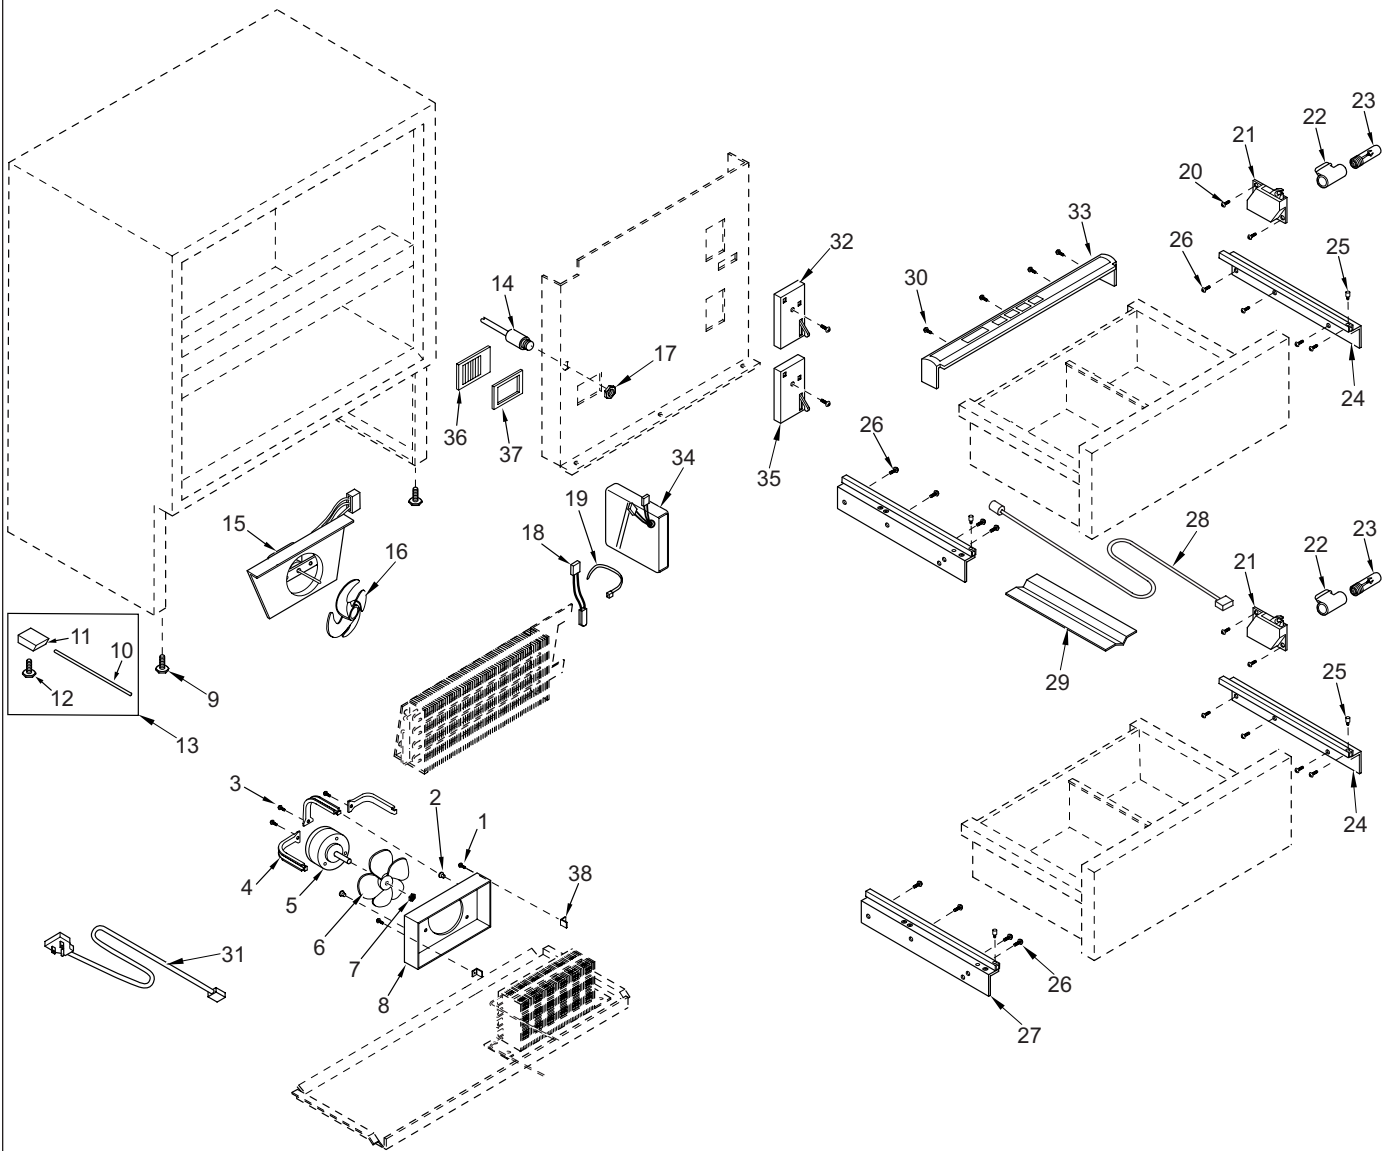

700BR-2 MECHANICAL VIEW PARTS LIST

<u>Ref #</u>	<u>Part #</u>	<u>Description</u>
1	6200010	Screw, #10-12 x 3/4" Pan HD
2	3220360	Grommet, Mtg Brkt
3	6201000	Screw #8-32X3/8 Thread Forming
4	0167430	Cond Fan Mtg Brkt (3 Required)
5	4200740	Motor Pkg, Cond Fan
6	3150320	Fan Blade, Cond -5 prop, 7"
7	6150410	Nut, 1/4-20
8	4281320	Shroud Assy, Condenser Fan
	3220370	Grommet, 1/4" X 3/16" (Not Shown)
9	3570060	Bolt, Leveler 3/8-16
10	3421500	Adjusting Rod
11	NA	See 4202000
12	NA	See 4202000
13	4202000	Rear Leveler Assembly
14	4202770	Cabinet Wire Hrns Rpl Pkg
15	4201940	Evap Fan Motor Assy
16	3150060	Fan Blade, 5 prop; 5-1/2"
17	6150800	Plastic Hex Nut, 5/8-27 UNS-2A
18	4323800	Coil Sensor/Thermistor
19	6120450	Locking Cable Tie 9.7" BLK
20	6200110	Screw, #10-12 x 5/8" Truss SS
21	3541020	Drawer Closer
22	3050010	Light Socket, 3/4 Single (See SN Breaks)
	3050220	Skt, Light Int Base Sngl (See SN Breaks)
23	3030060	Light Bulb, 25 Watt
24	4134430	Drawer Assy, Slide-RH
25	3550720	White Thread Pin
26	6201140	Screw, 1/4-20 x 1/2" Sems But HD
27	4134440	Drawer Assy, Slide-LH
28	3022950	Cable Assy, Control
29	4202060	Channel, Wire 17.225"
30	6200700	Screw, #6-20 x 5/8" PH Flat HD SS
31	4324800	Retractor Assy, Power Cord
32	4202580	Reed Switch
33	4203340	Cntrl Pnl Assy
34	4203360	Board Assy, Control
35	4202580	Reed Switch
36	3014140	Baffle Control
37	3211440	Baffle Control Gasket
38	3450290	Angle Bracket

NOT PICTURED

0167550 Anti-Tip Bracket

700BR-2 MECHANICAL VIEW