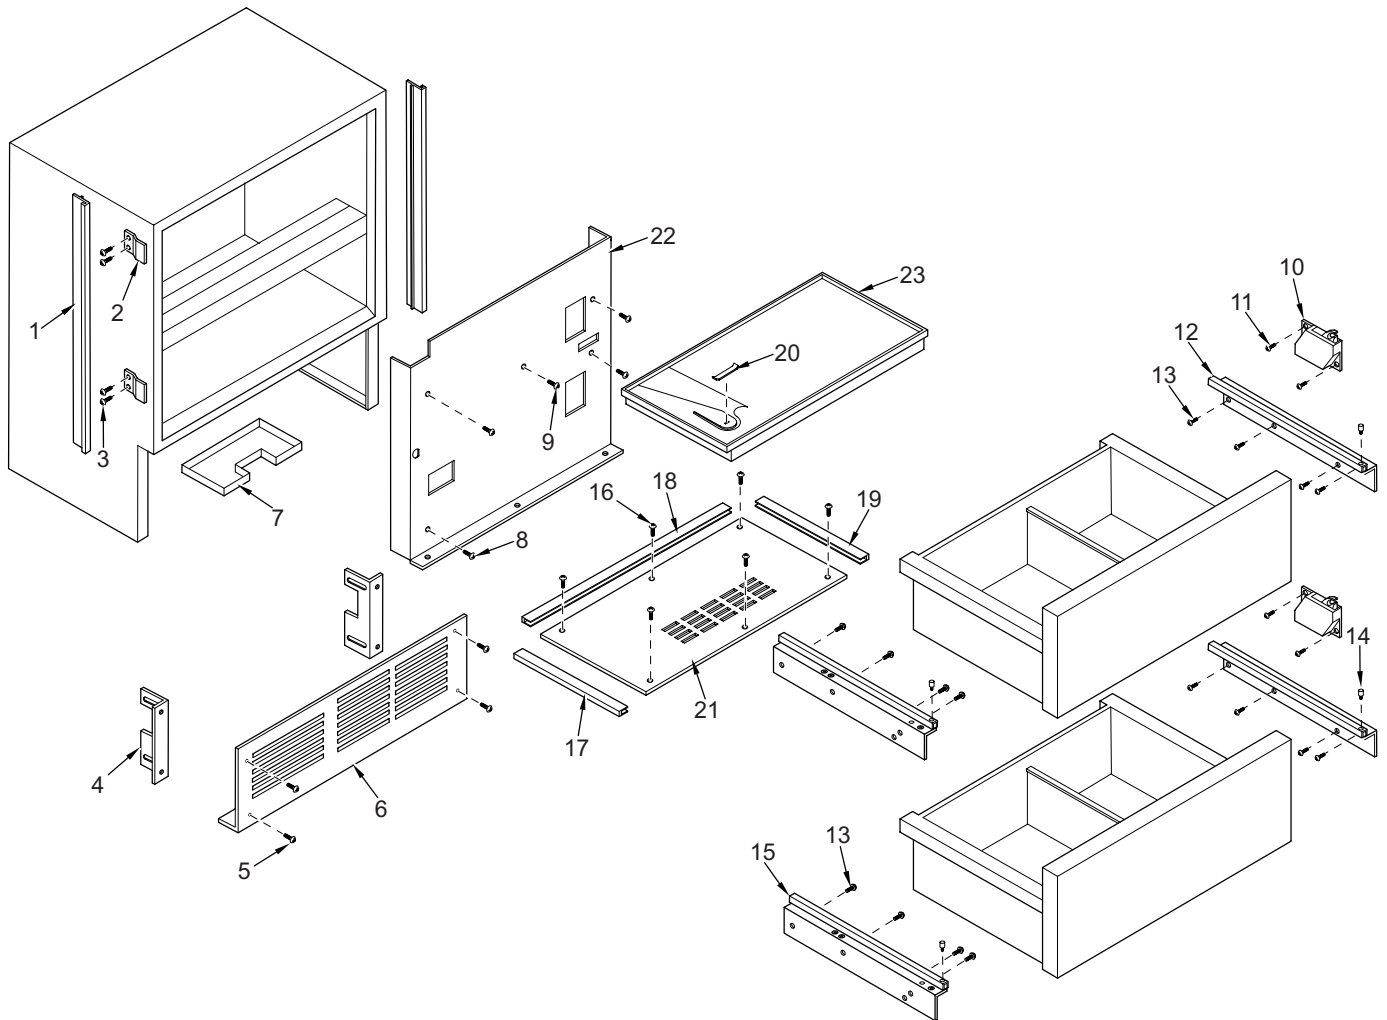

700BR-2 COSMETIC VIEW PARTS LIST

<u>Ref #</u>	<u>Part #</u>	<u>Description</u>
1	3516020	Side Molding
2	3421510	Bracket, Unit to Cabinet
3	6200720	Screw, Tap, #8 x 1/2" PH FL HD
4	0167661	Kickplate Bracket - RS
	0167662	Kickplate Bracket - LS
	6200780	Screw, #10-24 x 1/2" PH Hex
5	6200050	Screw, #10-12 x 1/2" Pan HD
6	3530430	Kickplate/Grille
7	0167450	Drain Pan
8	6201120	Screw, #8-18 x 1.75 Truss SS
9	6200060	Screw, #8-32 x 1/2" Pan HD
10	3541020	Drawer Closer
11	6200110	Screw, #10-12 x 5/8" Truss SS
12	4134430	Drawer Assy, Slide-RH
13	6201140	Screw, 1/4-20 x 1/2" Sems But HD
14	3550720	White Thread Pin
15	4134440	Drawer Assy, Slide-LH
16	6201270	Screw, #8-18 x 5/8" PH PN SS-Gnd
17	3211492	Sump Cover Seal-LS
18	3211493	Sump Cover Seal-Back
19	3211491	Sump Cover Seal-RS
20	3450780	Wire Clip
21	0167640	Evaporator Sump Cover
22	4151680	Air Duct Assembly
23	4151560	Lower Mullion Divider Assembly

NOT PICTURED

3580170	Nameplate
3754220	Door Panel Drilling Template
3421460	Bracket-Unit to Unit

700BR-2 COSMETIC VIEW