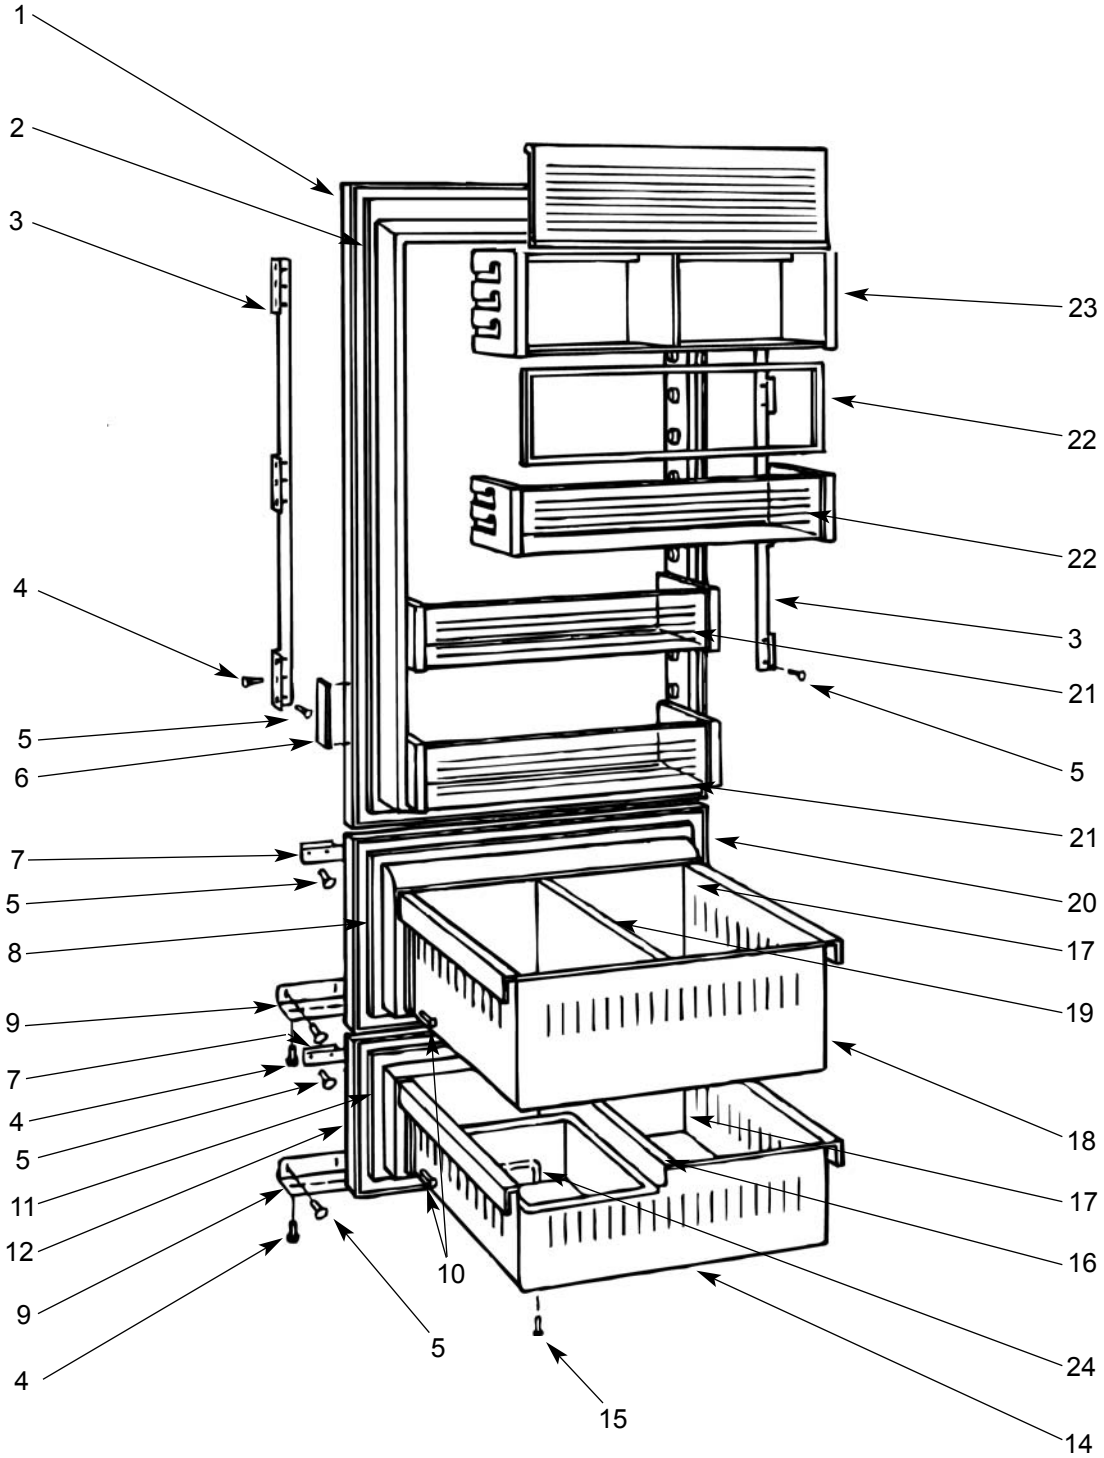

700TC/I DOOR VIEW

700TC/I COSMETIC VIEW

1.	4202100	Upper Control Panel Assy.	29.	4151590	Lower Air Duct Assy.
2.	4202100	Light Diffuser	30.	6200080	Screw, #8-15 x 1/2 Truss Hd.
3.	6200110	Screw, #10-12 x 5/8 Truss Hd.	31.	3412220	Divider Support
4.	3211590	Duct Divider, Top L Shape	32.	3541020	Drawer Closer
5.	3412032	Drawer Slide, Left Side	35.	6201140	Screw, 1/4-20 x 1/2 Sems
	1228600	Drawer Mount Extrusion	36.	3541050	Hinge Cover
6.	3211600	Duct Divider, Vertical	37.	3541041	Lower Hinge Assy., RH Swing
7.	6110620	Wedge Anchor 3/8-16 x 3-3/4		3541042	Lower Hinge Assy., LH Swing
8.	0167550	Anti-Tip Bracket	38.	4181330	Lower Glass Tray
9.	6201190	Screw, #12 x 2 1/2 PH Pan HD.	39.	3150580	Duct Foam
10.	4323540	Power Cord	40.	6200710	Screw, #8-18 x 1/2 PH SS
11.	4323540	Power Cord Retractor	41.	3601411	Shelf Ladder, Right Side
12.	4202000	Rear Leveler Assembly		3601412	Shelf Ladder, Left Side
13.	3570070	Leveler Bolt, Rear	42.	4181280	Roll-Out Crisper Drawer, 8"
14.	6200780	Screw, #10-24 x 1/2 PH Hex	43.	4181311	Roll-Out Crisper Shelf Assy., RH
15.	0167662	Kickplate Bracket, Left Side		4181312	Roll-Out Crisper Shelf Assy., LH
16.	3570060	Leveler Bolt, Front	44.	3601390	Glass Shelf Assy.
17.	3421500	Leveler Rod	45.	4151600	Upper Air Duct Assy.
18.	6200050	Screw, #10-12 x 1/2 Pan HD.	46.	3412270	Egg Tray
19.	0167661	Kickplate Bracket, Right Side		3412280	Egg Tray Cover
20.	6200780	Screw, #10-24 x 1/2 PH Hex		4131810	Egg Tray w/Cover
21.	3530430	Kickplate	47.	6200700	Screw, #6-20 x 5/8 PH FL HD.
22.	3211491	Sump Cover Seal, Right Side	48.	3541031	Upper Hinge Assy., RH Swing
	3211492	Sump Cover Seal, Left Side		3541032	Upper Hinge Assy., LH Swing
	3211493	Sump Cover Seal, Rear	49.	6200780	Screw, #10-24 x 1/2 PH Hex
23.	0167470	Evaporator Sump Cover	50.	6110610	Screw, #10-24 x 3/4 Fl Socket
24.	6200080	Screw, #8-15 x 1/2 Truss HD.	51.	0167580	Top Molding Bracket
25.	3421510	Bracket, Unit to Cabinet	52.	3450760	Dual Lock Fastener
	3421460	Bracket, Unit to Unit	53.	3516001	Top Molding - RH
26.	6200720	Screw, #8-18 x 1/2 PH Truss HD.		3516002	Top Molding - LH
27.	6201140	Screw, 1/4-20 x 1/2 Sems But HD.	54.	3516010	Side Molding
28.	3412031	Drawer Slide, Right Side	55.	3211580	Transition Duct Block
	1228600	Drawer Mount Extrusion	---	3580170	Nameplate (not shown)