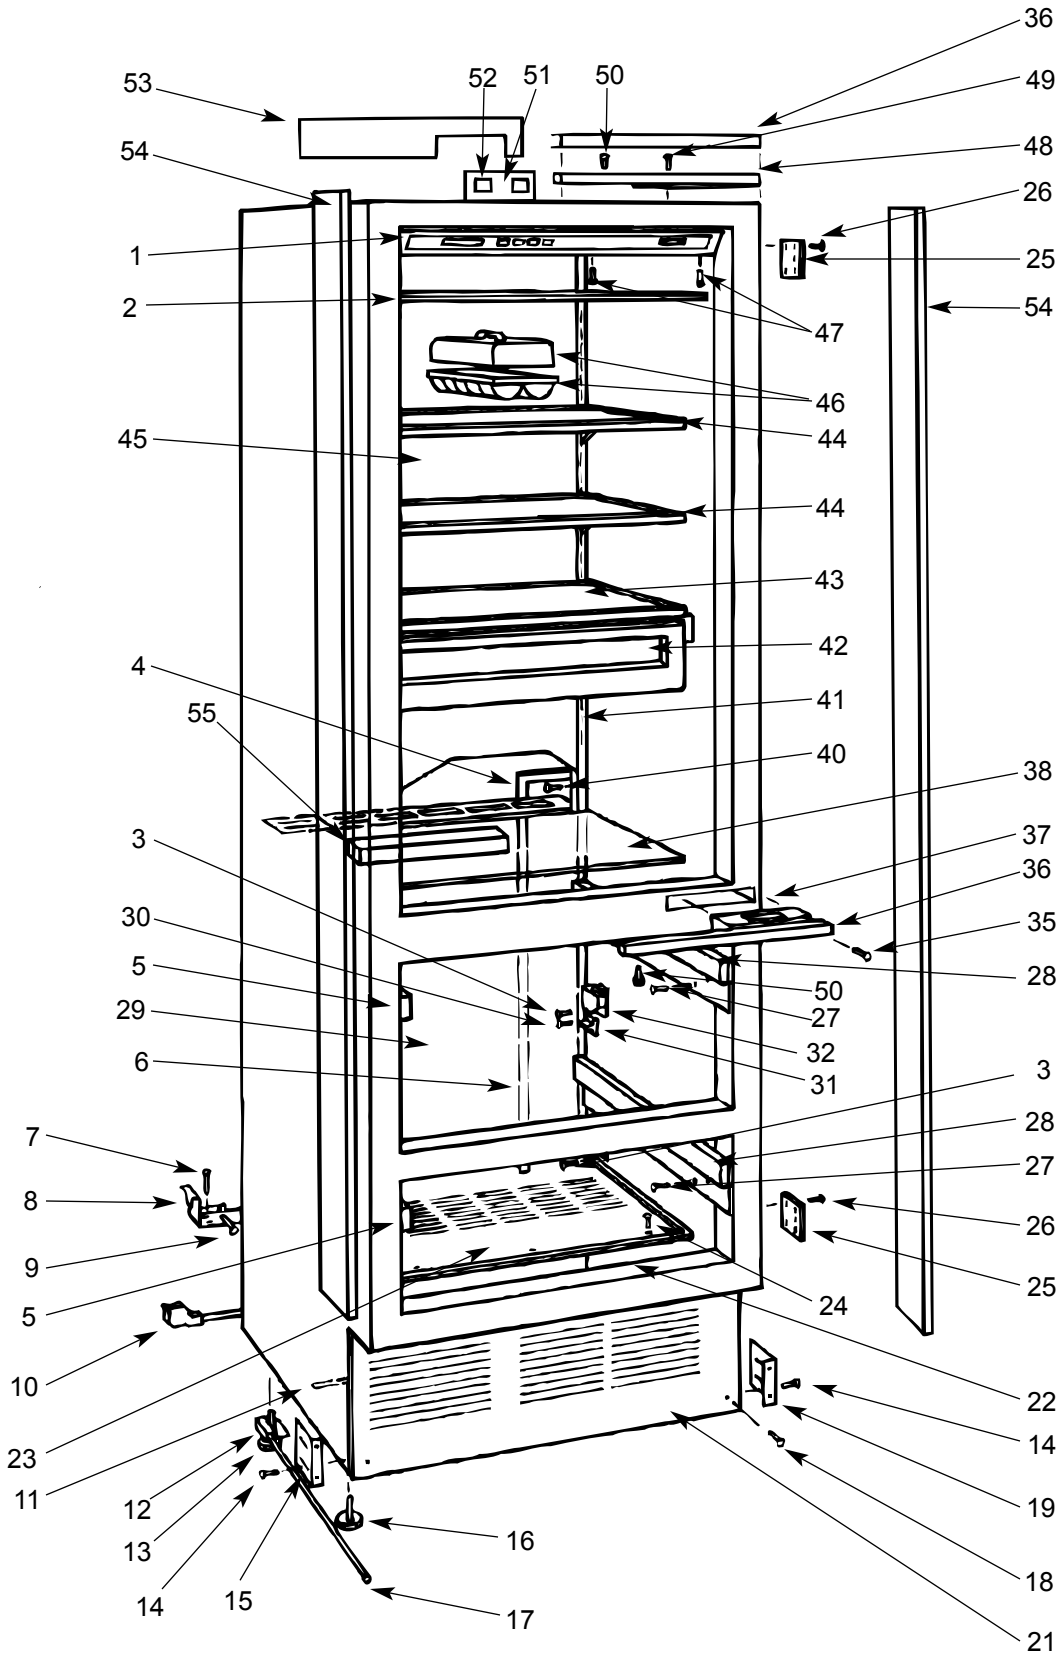

700TC/I COSMETIC VIEW

1.	4202100	Upper Control Panel Assy.	29.	4151590	Lower Air Duct Assy.
2.	4202100	Light Diffuser	30.	6200080	Screw, #8-15 x 1/2 Truss Hd.
3.	6200110	Screw, #10-12 x 5/8 Truss Hd.	31.	3412220	Divider Support
4.	3211590	Duct Divider, Top L Shape	32.	3541020	Drawer Closer
5.	3412032	Drawer Slide, Left Side	35.	6201140	Screw, 1/4-20 x 1/2 Sems
	1228600	Drawer Mount Extrusion	36.	3541050	Hinge Cover
6.	3211600	Duct Divider, Vertical	37.	3541041	Lower Hinge Assy., RH Swing
7.	6110620	Wedge Anchor 3/8-16 x 3-3/4		3541042	Lower Hinge Assy., LH Swing
8.	0167550	Anti-Tip Bracket	38.	4181330	Lower Glass Tray
9.	6201190	Screw, #12 x 2 1/2 PH Pan HD.	39.	3150580	Duct Foam
10.	4323540	Power Cord	40.	6200710	Screw, #8-18 x 1/2 PH SS
11.	4323540	Power Cord Retractor	41.	3601411	Shelf Ladder, Right Side
12.	4202000	Rear Leveler Assembly		3601412	Shelf Ladder, Left Side
13.	3570070	Leveler Bolt, Rear	42.	4181280	Roll-Out Crisper Drawer, 8"
14.	6200780	Screw, #10-24 x 1/2 PH Hex	43.	4181311	Roll-Out Crisper Shelf Assy., RH
15.	0167662	Kickplate Bracket, Left Side		4181312	Roll-Out Crisper Shelf Assy., LH
16.	3570060	Leveler Bolt, Front	44.	3601390	Glass Shelf Assy.
17.	3421500	Leveler Rod	45.	4151600	Upper Air Duct Assy.
18.	6200050	Screw, #10-12 x 1/2 Pan HD.	46.	3412270	Egg Tray
19.	0167661	Kickplate Bracket, Right Side		3412280	Egg Tray Cover
20.	6200780	Screw, #10-24 x 1/2 PH Hex		4131810	Egg Tray w/Cover
21.	3530430	Kickplate	47.	6200700	Screw, #6-20 x 5/8 PH FL HD.
22.	3211491	Sump Cover Seal, Right Side	48.	3541031	Upper Hinge Assy., RH Swing
	3211492	Sump Cover Seal, Left Side		3541032	Upper Hinge Assy., LH Swing
	3211493	Sump Cover Seal, Rear	49.	6200780	Screw, #10-24 x 1/2 PH Hex
23.	0167470	Evaporator Sump Cover	50.	6110610	Screw, #10-24 x 3/4 Fl Socket
24.	6200080	Screw, #8-15 x 1/2 Truss HD.	51.	0167580	Top Molding Bracket
25.	3421510	Bracket, Unit to Cabinet	52.	3450760	Dual Lock Fastener
	3421460	Bracket, Unit to Unit	53.	3516001	Top Molding - RH
26.	6200720	Screw, #8-18 x 1/2 PH Truss HD.		3516002	Top Molding - LH
27.	6201140	Screw, 1/4-20 x 1/2 Sems But HD.	54.	3516010	Side Molding
28.	3412031	Drawer Slide, Right Side	55.	3211580	Transition Duct Block
	1228600	Drawer Mount Extrusion	---	3580170	Nameplate (not shown)

700TC/I COSMETIC VIEW