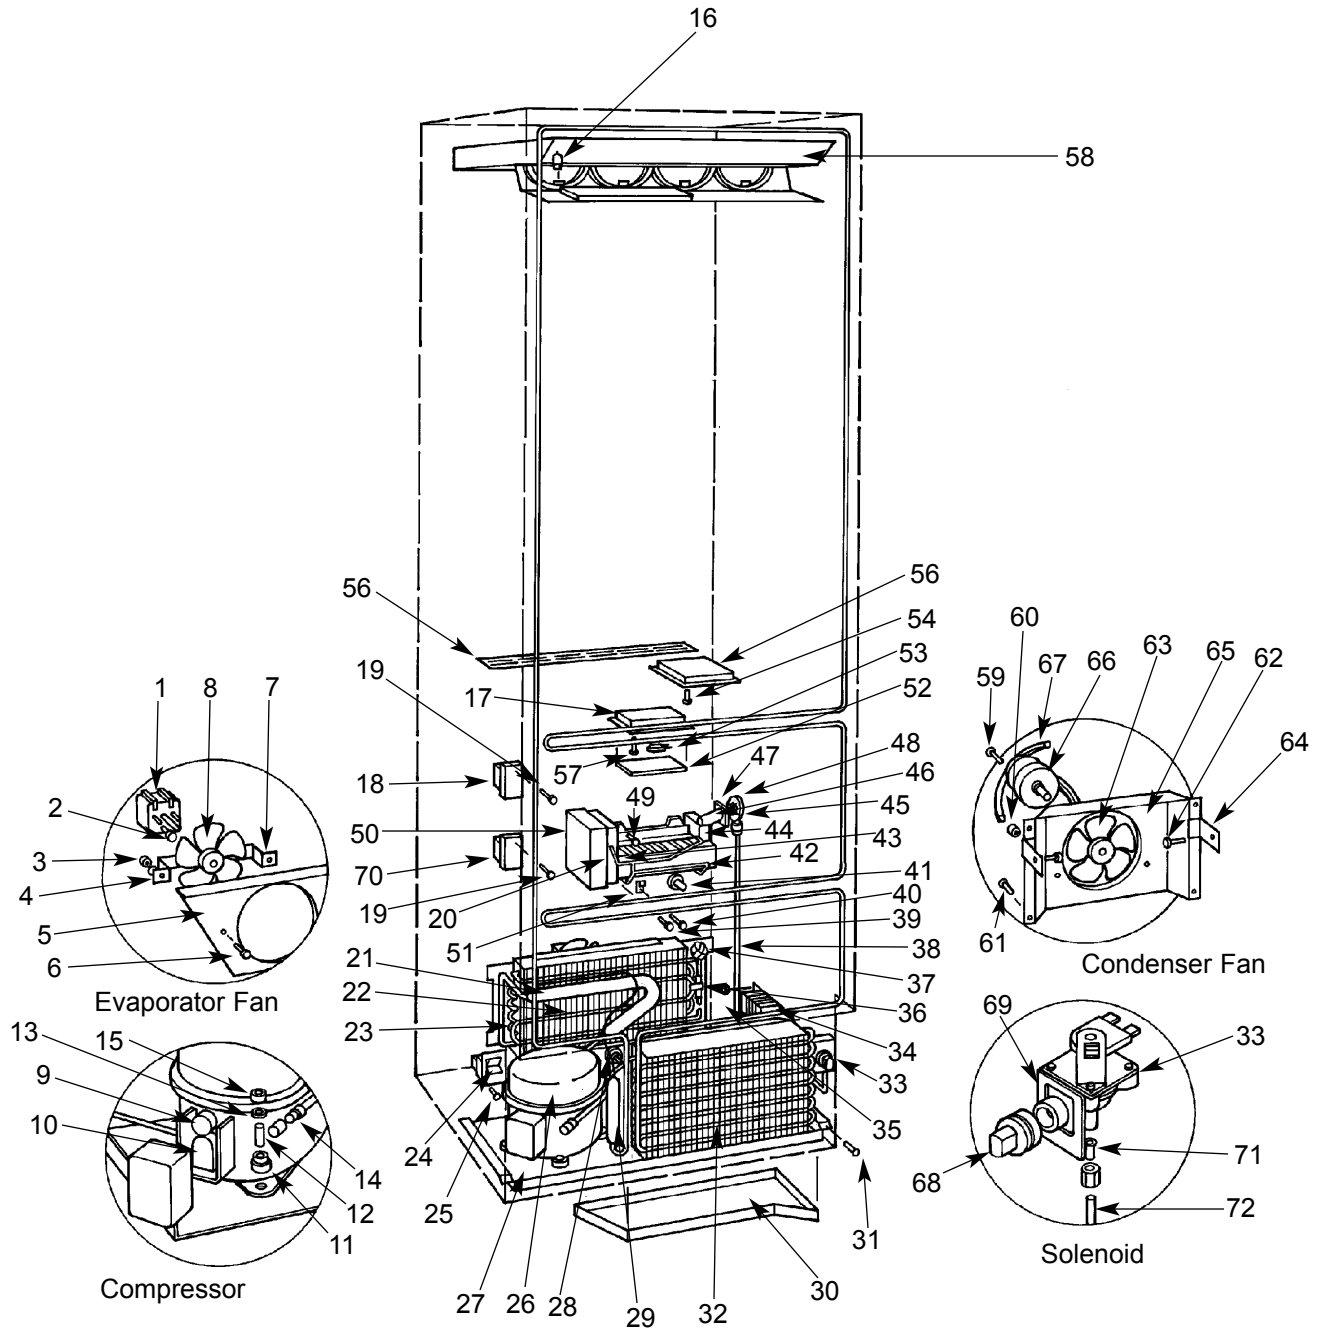

700TF/I SYSTEM VIEW

700TC/I System View