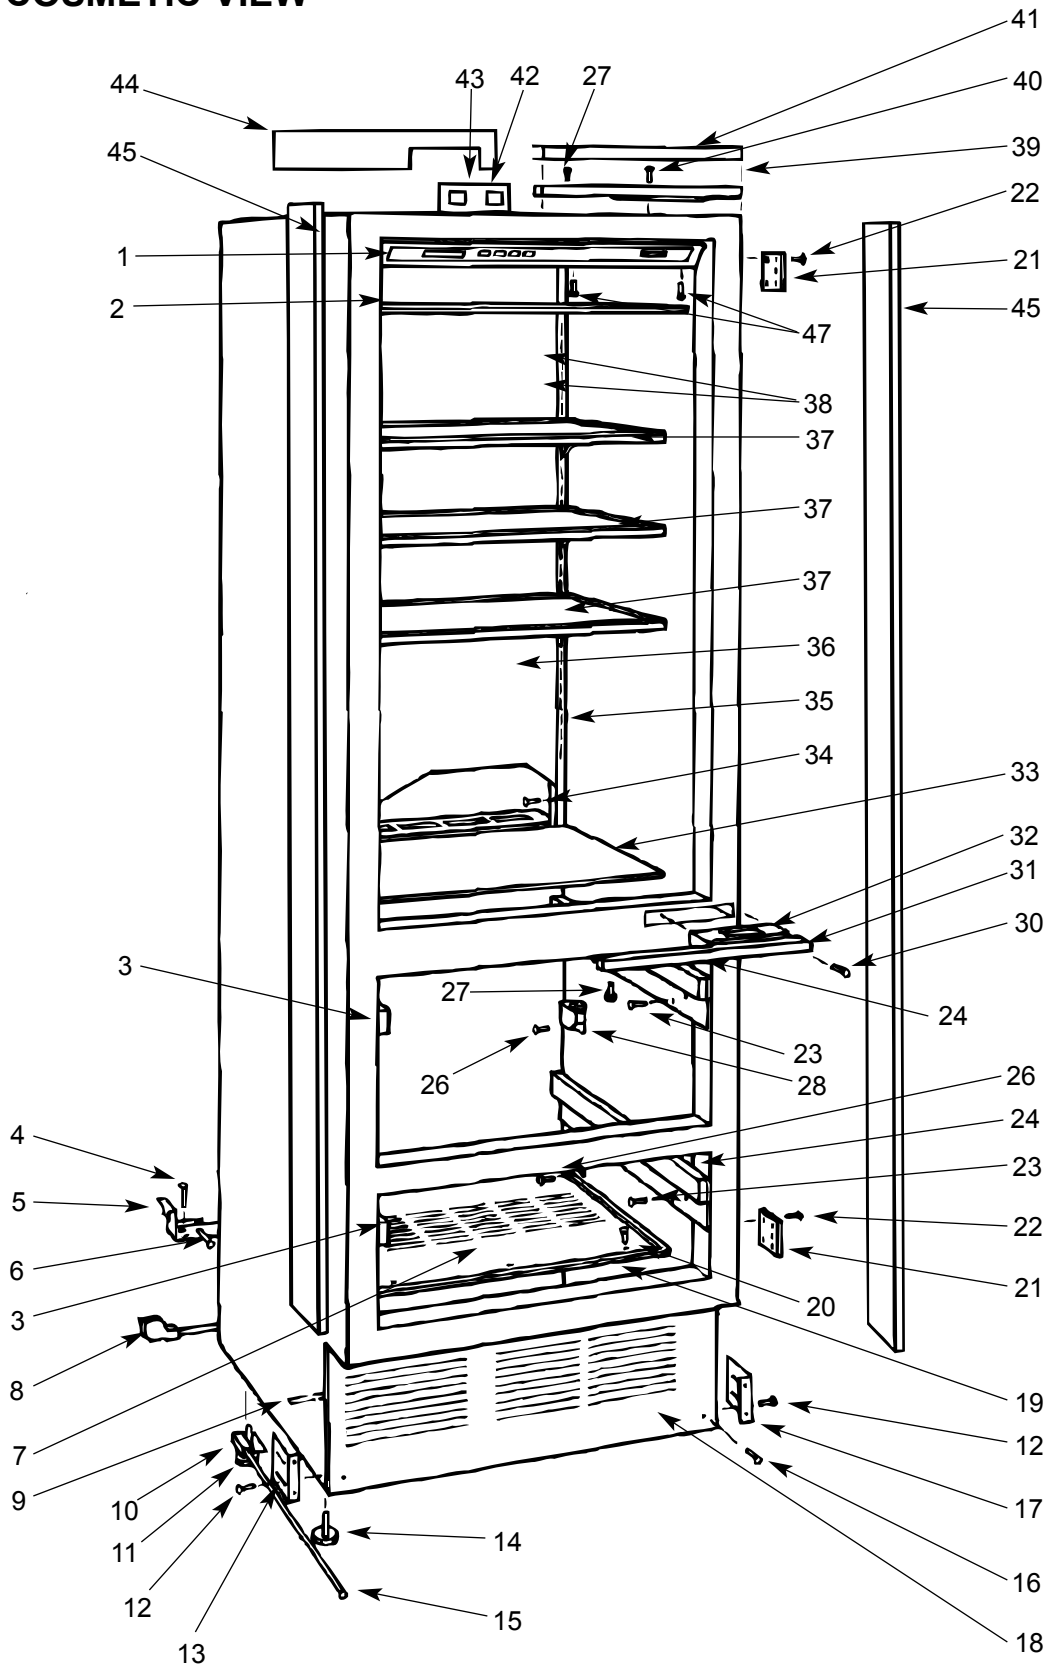

700TF/I COSMETIC VIEW

1.	4202100	Upper Control Panel Assy.	24.	3412031	Drawer Slide, Right Side
2.	4202100	Light Diffuser		1228600	Drawer Mount Extrusion
3.	3412032	Drawer Slide, Left Side	25.	4151570	Lower Air Duct Assy.
	1228600	Drawer Mount Extrusion	26.	6200110	Screw, #10-12 x 5/8 Truss Hd.
4.	6110620	Wedge Anchor, 3/8-16 x 3 3/4	27.	3110610	Screw, #10-24 x 3/4 Fl Socket
5.	0167550	Anti-Tip Bracket	28.	3541020	Drawer Closer
6.	6201190	Screw, #12 x 2 1/2 PH Pan HD	30.	6201140	Screw, #1/4-20 x 1/2 Sems
7.	0167470	Evaporator Sump Cover	31.	3541050	Hinge Cover
8.	4323540	Power Cord	32.	3541041	Lower Hinge Assy., RH
9.	4323540	Power Cord Retractor		3541042	Lower Hinge Assy., LH
10.	4202000	Leveler Assy.	33.	4181330	Lower Glass Tray
11.	3570070	Leveler Bolt, Rear	34.	6200710	Screw, #8-18 x 1/2 PH SS
12.	6200780	Screw, #10-24 x 1/2 PH Hex	35.	3601411	Shelf Ladder, Right Side
13.	0167662	Kickplate Bracket, Left Side		3601412	Shelf Ladder, Left Side
14.	3570060	Leveler Bolt, Front	36.	4151610	Upper Air Duct Assy.
15.	3421500	Leveler Rod	37.	3601390	Glass Shelf Assy.
16.	6200050	Screw, #10-12 x 1/2 Pan HD	38.	6200700	Screw, #6-20 x 5/8 PH FL HD
17.	0167661	Kickplate Bracket, RS	39.	3541031	Upper Hinge Assy., RH
18.	3530430	Kickplate		3541032	Upper Hinge Ass., LH
19.	3211491	Sump Cover Seal, RS	40.	6200780	Screw, #10-24 x 1/2 PH Hex
	3211492	Sump Cover Seal, Left Side	41.	3541050	Hinge Cover
	3211493	Sump Cover Seal, Rear	42.	0167580	Top Molding Bracket
20.	6200080	Screw, #8-15 x 1/2 Truss HD	43.	3450760	Dual Lock Fastener
21.	3421510	Bracket, Unit to Cabinet	44.	3516001	Top Molding - RH
	3421460	Bracket, Unit to Unit		3516002	Top Molding - LH
22.	6200720	Screw, #8-18 x 1/2 PH Truss HD	45.	3516010	Side Molding
23.	6201140	Screw, #1/4-20 x 1/2 Sems	---	3580170	Nameplate (not shown)

700TF/I COSMETIC VIEW