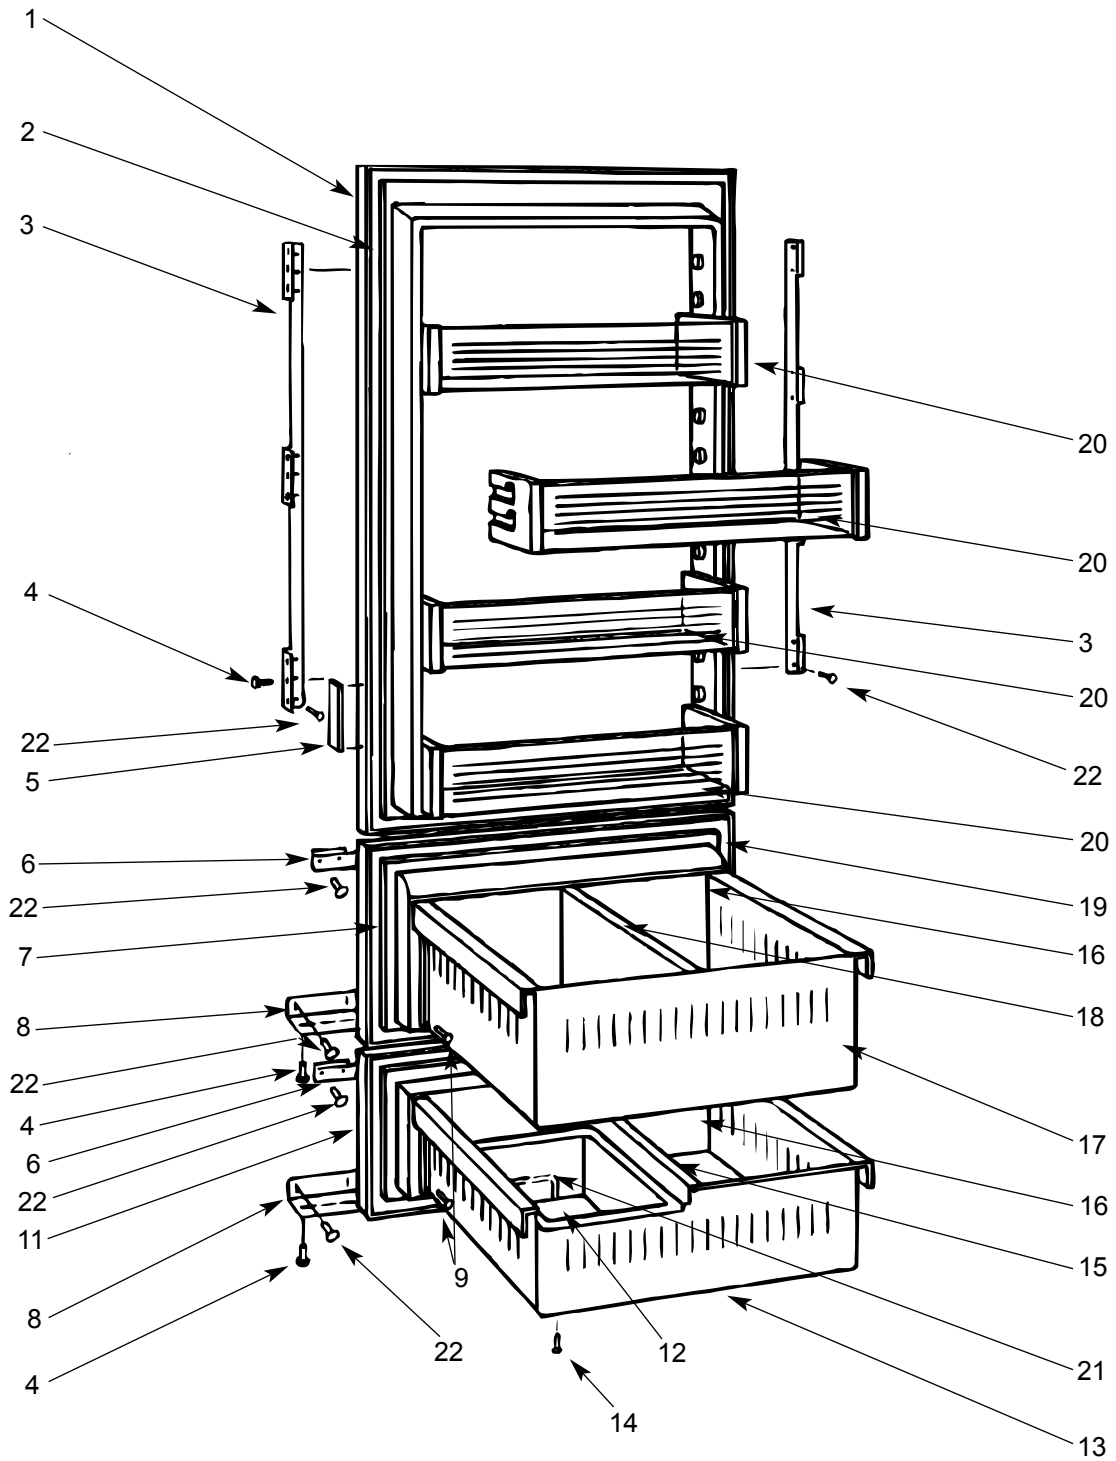

700TF/I DOOR VIEW

700TF/I COSMETIC VIEW

1.	4202100	Upper Control Panel Assy.	24.	3412031	Drawer Slide, Right Side
2.	4202100	Light Diffuser		1228600	Drawer Mount Extrusion
3.	3412032	Drawer Slide, Left Side	25.	4151570	Lower Air Duct Assy.
	1228600	Drawer Mount Extrusion	26.	6200110	Screw, #10-12 x 5/8 Truss Hd.
4.	6110620	Wedge Anchor, 3/8-16 x 3 3/4	27.	3110610	Screw, #10-24 x 3/4 Fl Socket
5.	0167550	Anti-Tip Bracket	28.	3541020	Drawer Closer
6.	6201190	Screw, #12 x 2 1/2 PH Pan HD	30.	6201140	Screw, #1/4-20 x 1/2 Sems
7.	0167470	Evaporator Sump Cover	31.	3541050	Hinge Cover
8.	4323540	Power Cord	32.	3541041	Lower Hinge Assy., RH
9.	4323540	Power Cord Retractor		3541042	Lower Hinge Assy., LH
10.	4202000	Leveler Assy.	33.	4181330	Lower Glass Tray
11.	3570070	Leveler Bolt, Rear	34.	6200710	Screw, #8-18 x 1/2 PH SS
12.	6200780	Screw, #10-24 x 1/2 PH Hex	35.	3601411	Shelf Ladder, Right Side
13.	0167662	Kickplate Bracket, Left Side		3601412	Shelf Ladder, Left Side
14.	3570060	Leveler Bolt, Front	36.	4151610	Upper Air Duct Assy.
15.	3421500	Leveler Rod	37.	3601390	Glass Shelf Assy.
16.	6200050	Screw, #10-12 x 1/2 Pan HD	38.	6200700	Screw, #6-20 x 5/8 PH FL HD
17.	0167661	Kickplate Bracket, RS	39.	3541031	Upper Hinge Assy., RH
18.	3530430	Kickplate		3541032	Upper Hinge Ass., LH
19.	3211491	Sump Cover Seal, RS	40.	6200780	Screw, #10-24 x 1/2 PH Hex
	3211492	Sump Cover Seal, Left Side	41.	3541050	Hinge Cover
	3211493	Sump Cover Seal, Rear	42.	0167580	Top Molding Bracket
20.	6200080	Screw, #8-15 x 1/2 Truss HD	43.	3450760	Dual Lock Fastener
21.	3421510	Bracket, Unit to Cabinet	44.	3516001	Top Molding - RH
	3421460	Bracket, Unit to Unit		3516002	Top Molding - LH
22.	6200720	Screw, #8-18 x 1/2 PH Truss HD	45.	3516010	Side Molding
23.	6201140	Screw, #1/4-20 x 1/2 Sems	---	3580170	Nameplate (not shown)