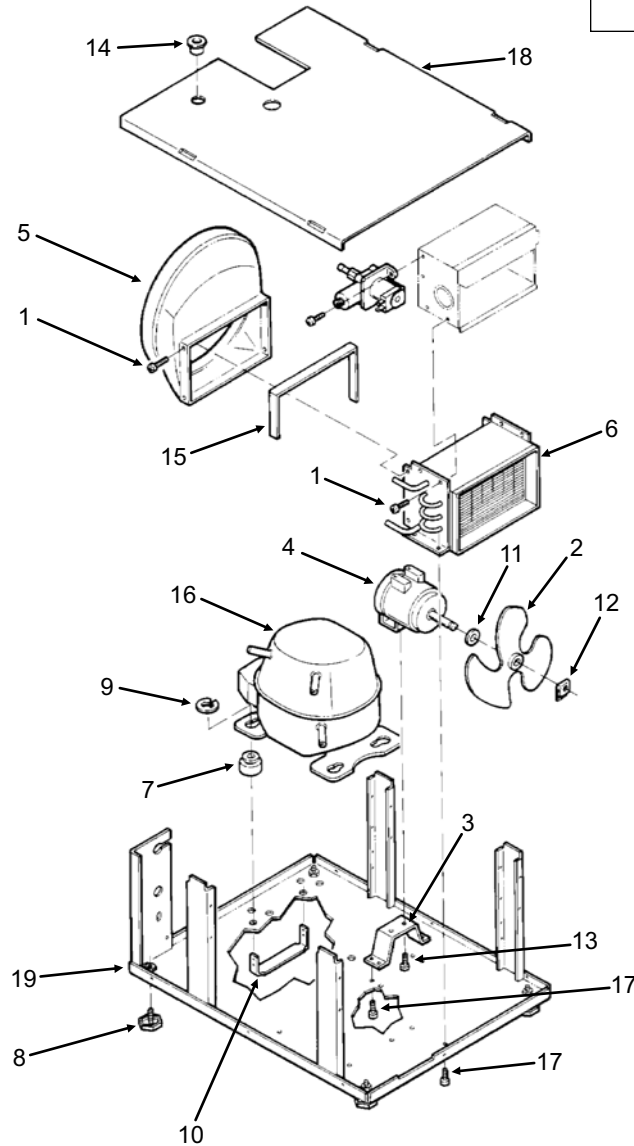

CONDENSING UNIT

<u>Item #</u>	<u>Part #</u>	<u>Description</u>	<u>Item #</u>	<u>Part #</u>	<u>Description</u>
1	03140408	Screw (4)	11	18875210	Spacer
2	18371001	Fan Blade	12	18875211	Nut
3	A28798001	Fan Motor Bracket	13	18875212	Screw
4	12239601	Fan Motor	14	12121310	Bushing
5	02287101	Fan Shroud	15	13060900	Gasket (Req. 14-1/2")
6	18372901	Condenser	16	18877621	Compressor, Complete
7	18470028	Grommet	17	03153101	Screw (4)
8	03160801	Leg Leveler	18	A37732001	Top Base Plate
9	02249701	Clip	19	A28921001	Bottom Base Plate
10	A29015001	Bracket