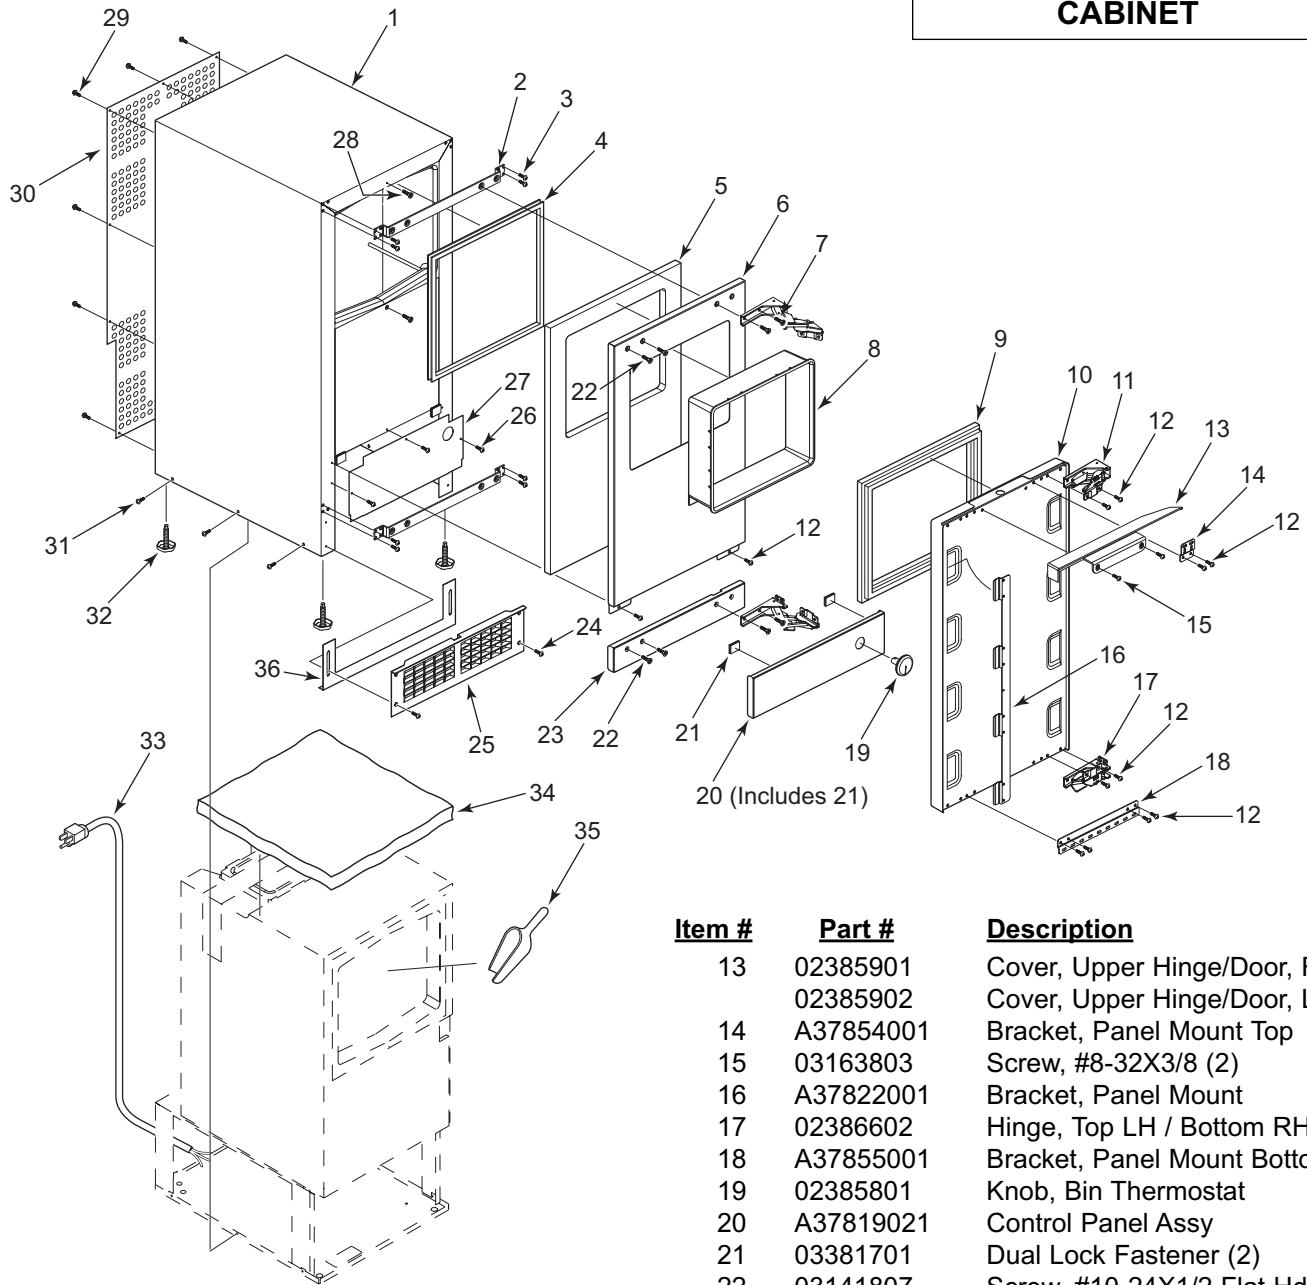

CABINET

Item #	Part #	Description
1	A28861023	Cabinet/Shell
2	02386701	Support, Hinge Mount
3	03381401	Screw, #8-32X3/8 Fill Hd (8)
4	13082801	Gasket, Decor Trim
5	13093501	Seal, Bin (EPS Sheet)
6	A37814001	Face Plate, Upper Cabinet
7	03381301	Screw, #10-24X5/8 Hd (4)
8	02385701	Trim Ring, Bin
9	13093601	Gasket, Door
10	A37886021	Door
11	02386601	Hinge, Top RH / Bottom LH
12	03381801	Screw, #10-24X1/2 (10)

Item #	Part #	Description
13	02385901	Cover, Upper Hinge/Door, RH
	02385902	Cover, Upper Hinge/Door, LH
14	A37854001	Bracket, Panel Mount Top
15	03163803	Screw, #8-32X3/8 (2)
16	A37822001	Bracket, Panel Mount
17	02386602	Hinge, Top LH / Bottom RH
18	A37855001	Bracket, Panel Mount Bottom
19	02385801	Knob, Bin Thermostat
20	A37819021	Control Panel Assy
21	03381701	Dual Lock Fastener (2)
22	03141807	Screw, #10-24X1/2 Flat Hd(4)
23	A37815001	Face Plate, Lower Cabinet
24	03381601	Screw, #8X1/2 Black (2)
25	02224302	Kickplate
26	03140407	Screw, #6 (3)
27	A37858001	Panel, Inner Control Access
28	03141908	Screw, A B Flat Hd (2)
	02270101	Spacer (1)
29	03140408	Screw, Thread Forming (9)
30	A29102001	Rear Panel
31	03143100	Screw, #10 (6)
32	03160801	Leveler Leg (4)
33	12163807	Power Cord
34	A26787001	Insulation (in bag)
35	08066401	Scoop
36	02398801	Filler, Kickplate