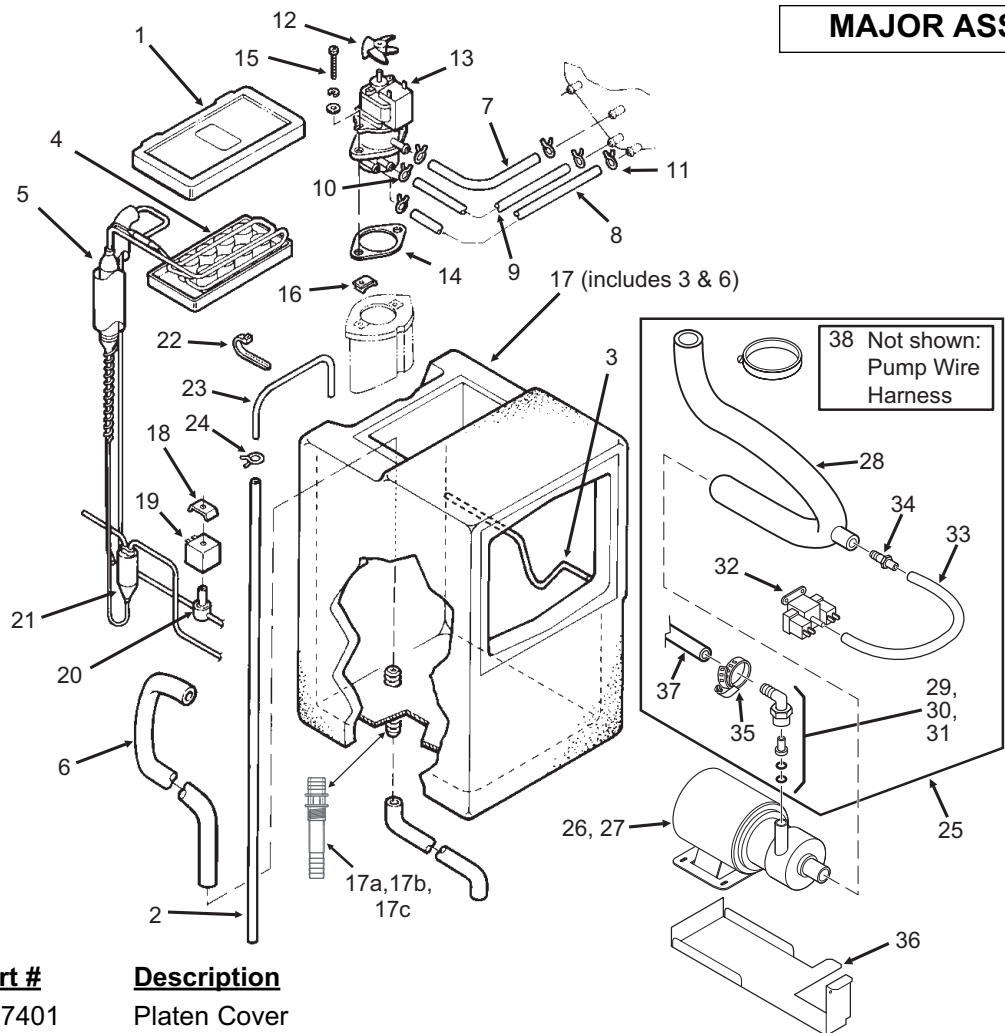

CABINET

Item #	Part #	Description
1	A28861023	Cabinet/Shell
2	02386701	Support, Hinge Mount
3	03381401	Screw, #8-32X3/8 Fill Hd (8)
4	13082801	Gasket, Decor Trim
5	13093501	Seal, Bin (EPS Sheet)
6	A37814001	Face Plate, Upper Cabinet
7	03381301	Screw, #10-24X5/8 Hd (4)
8	02385701	Trim Ring, Bin
9	13093601	Gasket, Door
10	A37886021	Door
11	02386601	Hinge, Top RH / Bottom LH
12	03381801	Screw, #10-24X1/2 (10)

MAJOR ASSEMBLIES

Item #	Part #	Description
1	02227401	Platen Cover
2	13067401	Tube (Requires 37")
3	A34816001	Bin Thermostat Bracket
4	02348920	Evaporator (Does NOT include accumulator & tubing)
5	A36699020	Evaporator Assy, Complete
6	13089901	Reservoir Drain hose
7	13067416	Tube, 5/8" (Requires 4-1/4")
8	13067415	Tube, 1/2" (Requires 3-1/2")
9	13067415	Tube 1/2" (Requires 3-5/8")
10	02177502	Clamp (2)
11	02053401	Clamp (4)
12	02171900	Fan Blade
13	A30625001	Spray Pump
14	13068700	Gasket
15	03140414	Screw (2)
16	03142204	Speed Nut (2)
17	A36930020	Bin Assembly
17a	02332301	Drain fitting (foamed in bin)
17b	13061713	O-Ring
17c	03139405	Pal nut
18	12256903	Clip, Hot Gas Valve
19	12256902	Coil, Hot Gas Valve
20	12256901	Hot Gas Valve Body
21	02349001	Drier