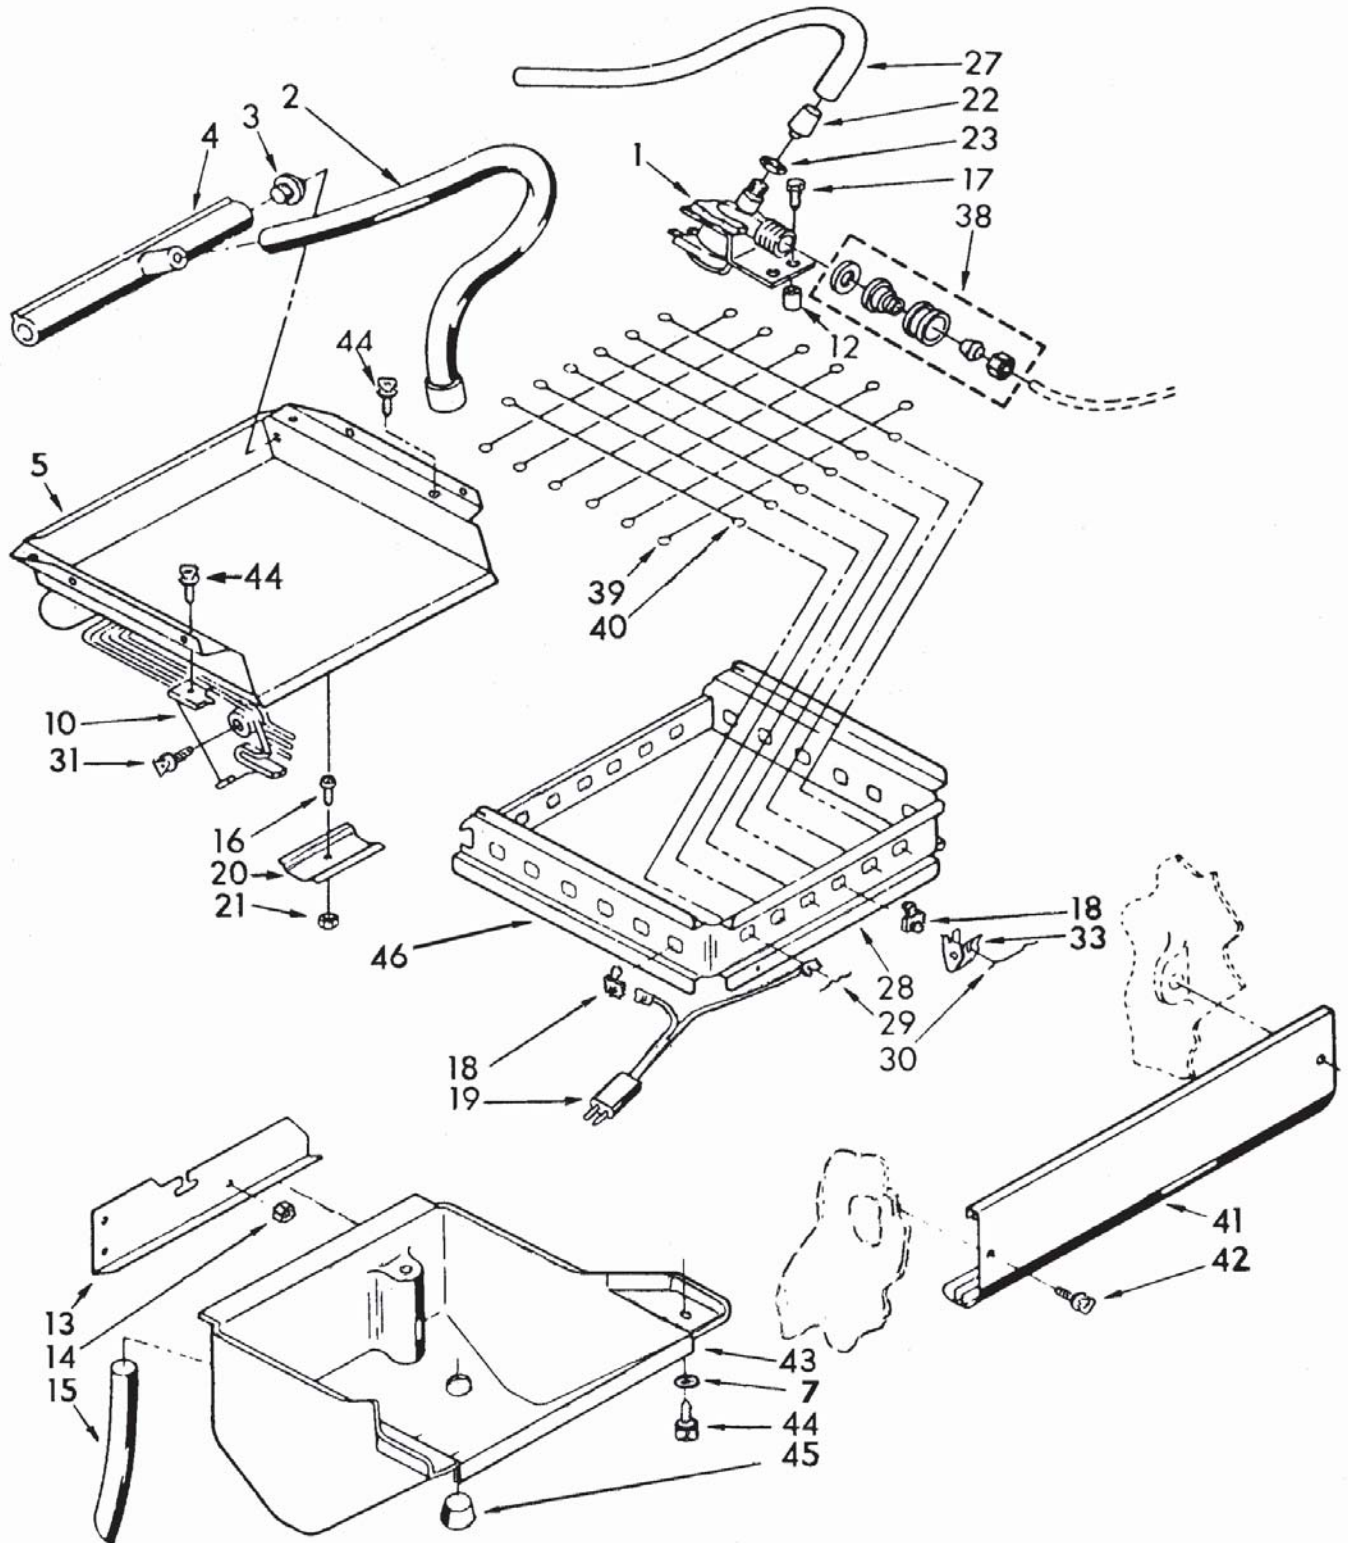

**MODEL 506 EVAPORATOR, CUTTER GRID & WATER SYSTEM PARTS LIST
(Prior to Serial #1181341)**

<u>Ref #</u>	<u>Part #</u>	<u>Description</u>
1.	757433	Water Valve, Complete
2.	585856	Tube, Plastic
3.	758597	Plug
4.	585813	Dispenser, Water
5.	758028	Evaporator
7.	681245	Washer
10.	756564	Mounting Bracket, Grid
12.	758737	Spacer
13.	585853	Shelf, Water Pan
14.	681365	Nut, Cap
15.	593369	Hose, Over flow
16.	596037	Screw, 10-32 x 1/2"
17.	681688	Screw, 1/4-20 x 1-3/4
18.	598277	Insulator
19.	587639	Plug, Grid
20.	564064	Clamp
21.	487836	Nut, Hex
22.	841707	Insert
23.	978047	Nut & Sleeve Assy
27.	1112556	Tube, Plastic
28.	N/A	Frame, Grid (not a serviceable part)
29.	278744	Pin
30.	278745	Pin
31.	681611	Thumbscrew
33.	759021	Clip, Tension
38.	533238	Adapter
39.	588048	Wire, Grid Cutter
40.	588109	Wire, Grid Cutter
41.	593171	Panel, Grid
42.	681534	Thumbscrew, 10-42 x 5/8"
43.	756659	Pan
44.	681534	Thumbscrew, 10 x 1/2"
45.	759043	Stopper, Water Pan
46.	4200970	Complete Grid Assy.

MODEL 506 EVAPORATOR, CUTTER GRID & WATER SYSTEM PARTS LIST
(Prior to Serial #1181341)