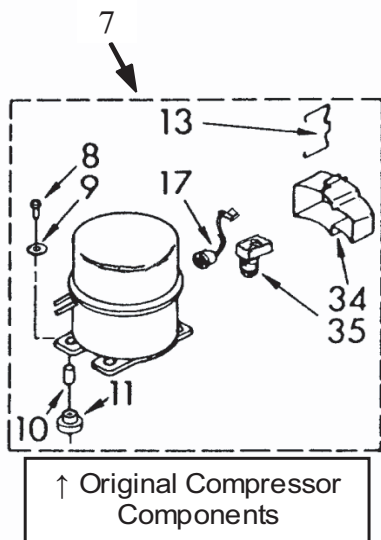

MODEL 506 UNIT AREA COMPONENTS WITH PARTS LIST
(Prior to Serial #1181341)