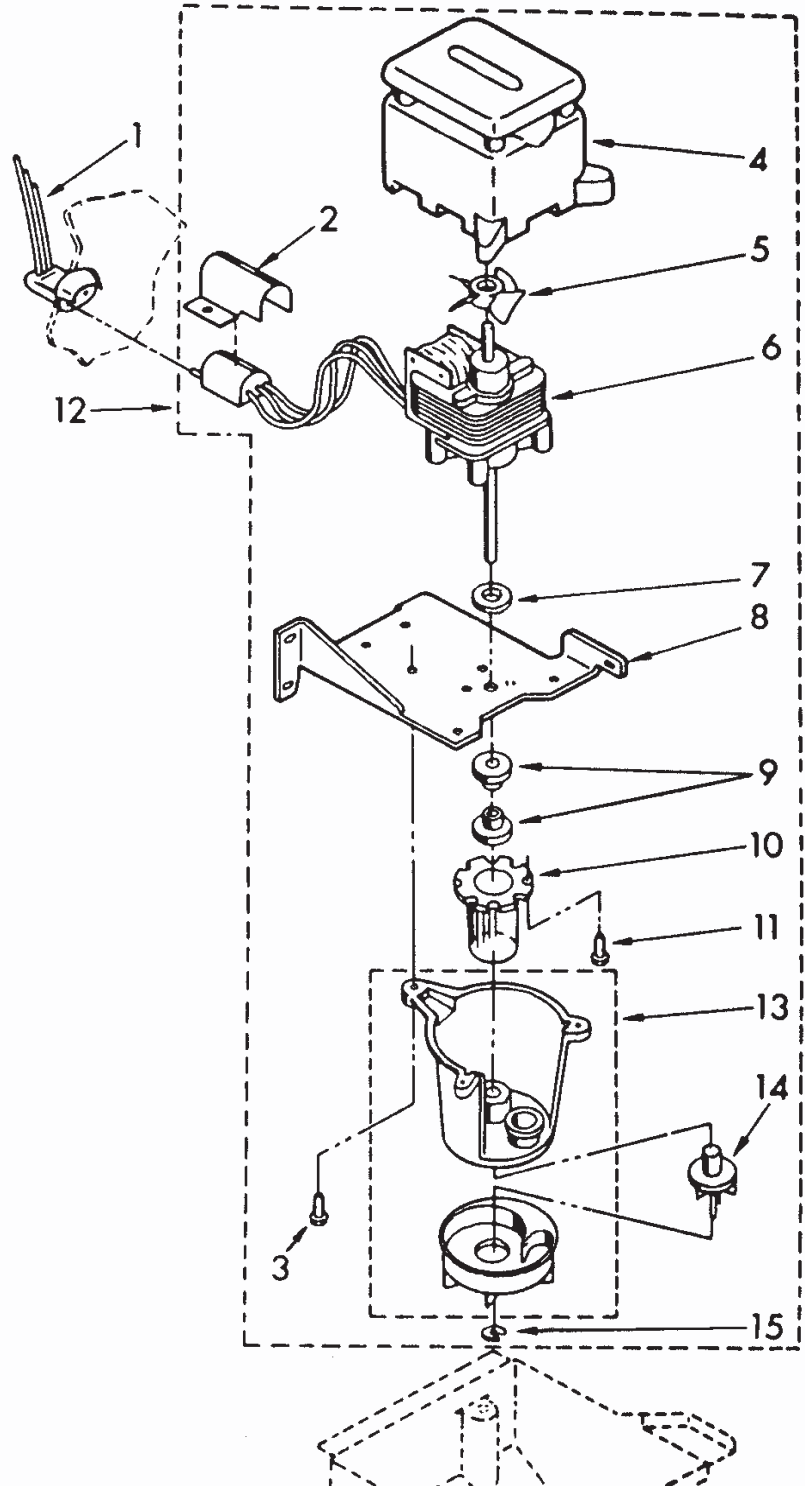

MODEL 506 EVAPORATOR, CUTTER GRID & WATER SYSTEM PARTS LIST
(Prior to Serial #1181341)

MODEL 506 ESCUTCHEON & CONTROL COMPONENTS WITH PARTS LIST
(Prior to Serial #1181341)

<u>Ref #</u>	<u>Part #</u>	<u>Description</u>
1.	758903	Decal, Escutcheon
2.	758414	Transformer
3.	756664	Escutcheon, Panel
4.	593139	Switch, Service
5.	756341	Bracket, Control
6.	965173	Screw, 8-15 x 3/8"
7.	486579	Screw, 8-42 x 1/4"
8.	488437	Screw
9.	759000	Escutcheon
10.	681245	Washer
11.	598235	Thermostat, Evaporator
12.	4318268	Thermostat, Bin Control

MODEL 506 WATER PUMP COMPONENTS WITH PARTS LIST
(Prior to Serial #1181341)

<u>Ref #</u>	<u>Part #</u>	<u>Description</u>
1.	569434	Pump Lead / Plug
2.	756124	Plug Cover
3.	681391	Screw
4.	583155	Motor Housing
5.	587096	Fan Blade
6.	588572	Pump Motor
7.	593060	Washer
8.	756122	Pump Bracket
9.	596016	Grommet
10.	593229	Sleeve
11.	681390	Screw, 8-42 x 3/8"
12.	756782	Complete Water Pump
13.	569607	Pump Housing
14.	569513	Impeller
15.	681301	Retainer Ring