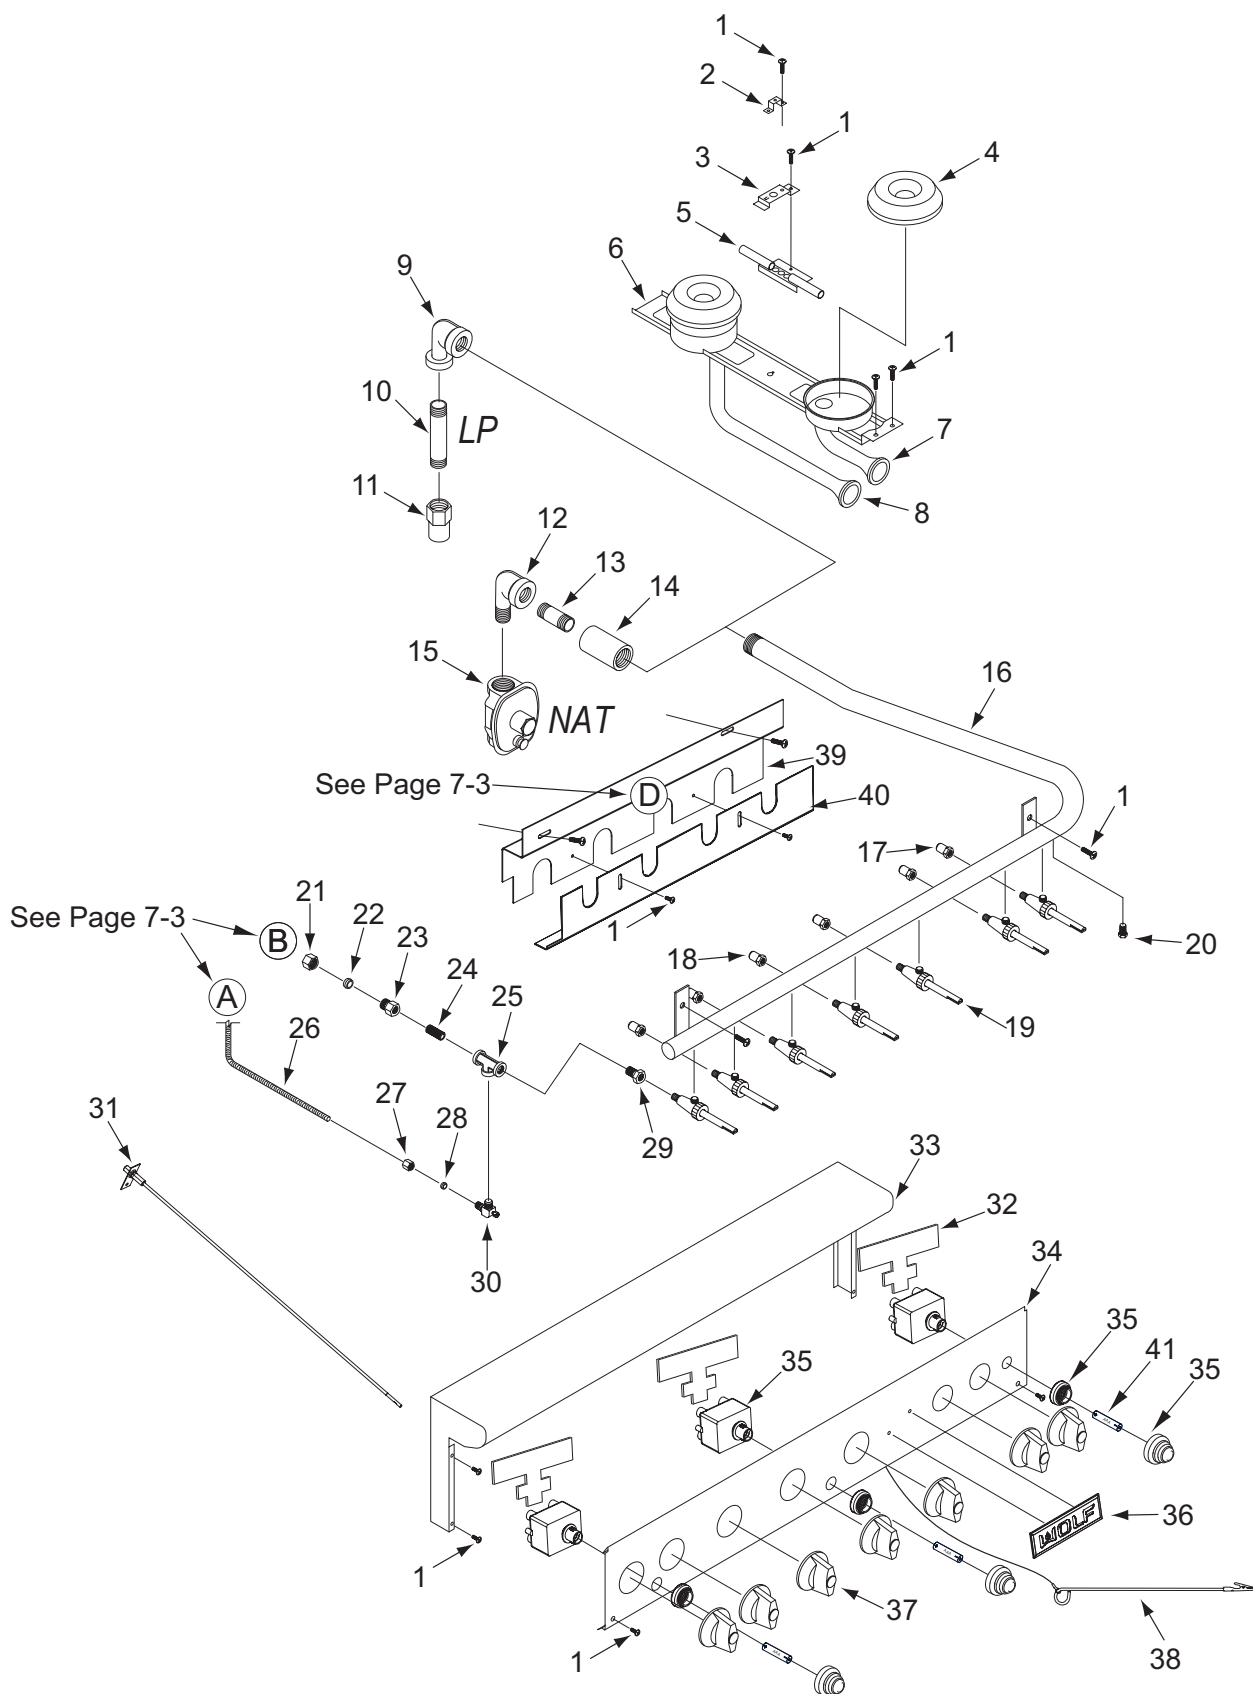

Parts List with Exploded View **OUTDOOR BBQ-2 GRILLS** **WOLF®**

Manifold and Front Panel Parts List

Ref #	Part #	Description
	34	806131 Panel, Front 242
		806121 Panel, Front 36
		806122 Panel, Front 362
		806112 Panel, Front 48
1	801099	Screw, #10-16 x 1/2
2	714521	Strap, Spark Ground
3	766736	Bracket, Electrode
4	714540	Burner, Head 6 slot
5	763684	Bracket, Pilot Tube
6	786186	Bracket, Side Brnr Spt
7	714542	Venturi, Short
8	714697	Venturi, Long Rear
9	719054	Elbow, 3/4x1/2
10	711302	Nipple, 1/2x5"
11	719447	Coupling, 3/8 Flex1/2
12	719059	Elbow, 3/4 Blk St
13	800491	Nipple, 3/4x3"
14	719004	Coupling, 3/4" Blk
15	723350	Regulator, Pressure
16	765611	Manifold, 36
	765612	Manifold, 242
	765613	Manifold, 362
	765614	Manifold, 48
17	800805	Orifice, #49 Nat Side
	800807	Orifice, #56 LP Side
18	800806	Orifice, #53 Nat Grill
	800808	Orifice, # 63 LP Grill
19	720484	Valve, Burner LP
	720510	Valve, Burner Nat
20	719370	Plug, 1/8 Hex Head
21	800136	Nut, 3/8" Compr
22	800135	Ferrule, 3/8" Sleeve
23	720509	Connector, 3/8x1/8
24	719070	Nipple, 1/8"
25	719043	Tee, 1/8"
26	800702	Tube, Flex 3/16x36
	800703	Tube, Flex 3/16x48
27	800914	Nut, 3/16 Compr
28	720889	Ferrule, 3/16
29	719192	Adapter, 3/8"
30	719193	Valve, Pilot 1/8x3/16
31	806102	Electrode, Spark 20"
32	806332	Insulation, Igniter-BBQ
33	766741	Bull Nose, 36"
	766742	Bull Nose, 48"
34	806131	Panel, Front 242
	806121	Panel, Front 36
	806122	Panel, Front 362
	806112	Panel, Front 48
	35*	806098 Igniter, Electronic, 1 Pt
		806100 Igniter, Electronic, 3 Pt
		806101 Igniter, Electronic, 4 Pt
	36	801036 Logo, Adhesive
		800924 Logo, Clip
		730509 Timmerman Clip
	37	766756 Knob, Control Red
		766773 Knob, Control Black
		800698 Knob, Package Black
	38	800718 Holder, Match w/Lanyard
	39	806129 Baffle, Upper BBQ24
		806119 Baffle, Upper BBQ36
		806110 Baffle, Upper BBQ48
	40	806130 Baffle, Lower BBQ24
		806120 Baffle, Lower BBQ36
		806111 Baffle, Lower BBQ48
	41	806134 AAA Battery

* See section 6-2 for configuration matrix.

WOLF® OUTDOOR BBQ-2 GRILLS Parts List with Exploded View

Manifold and Front Panel Exploded View