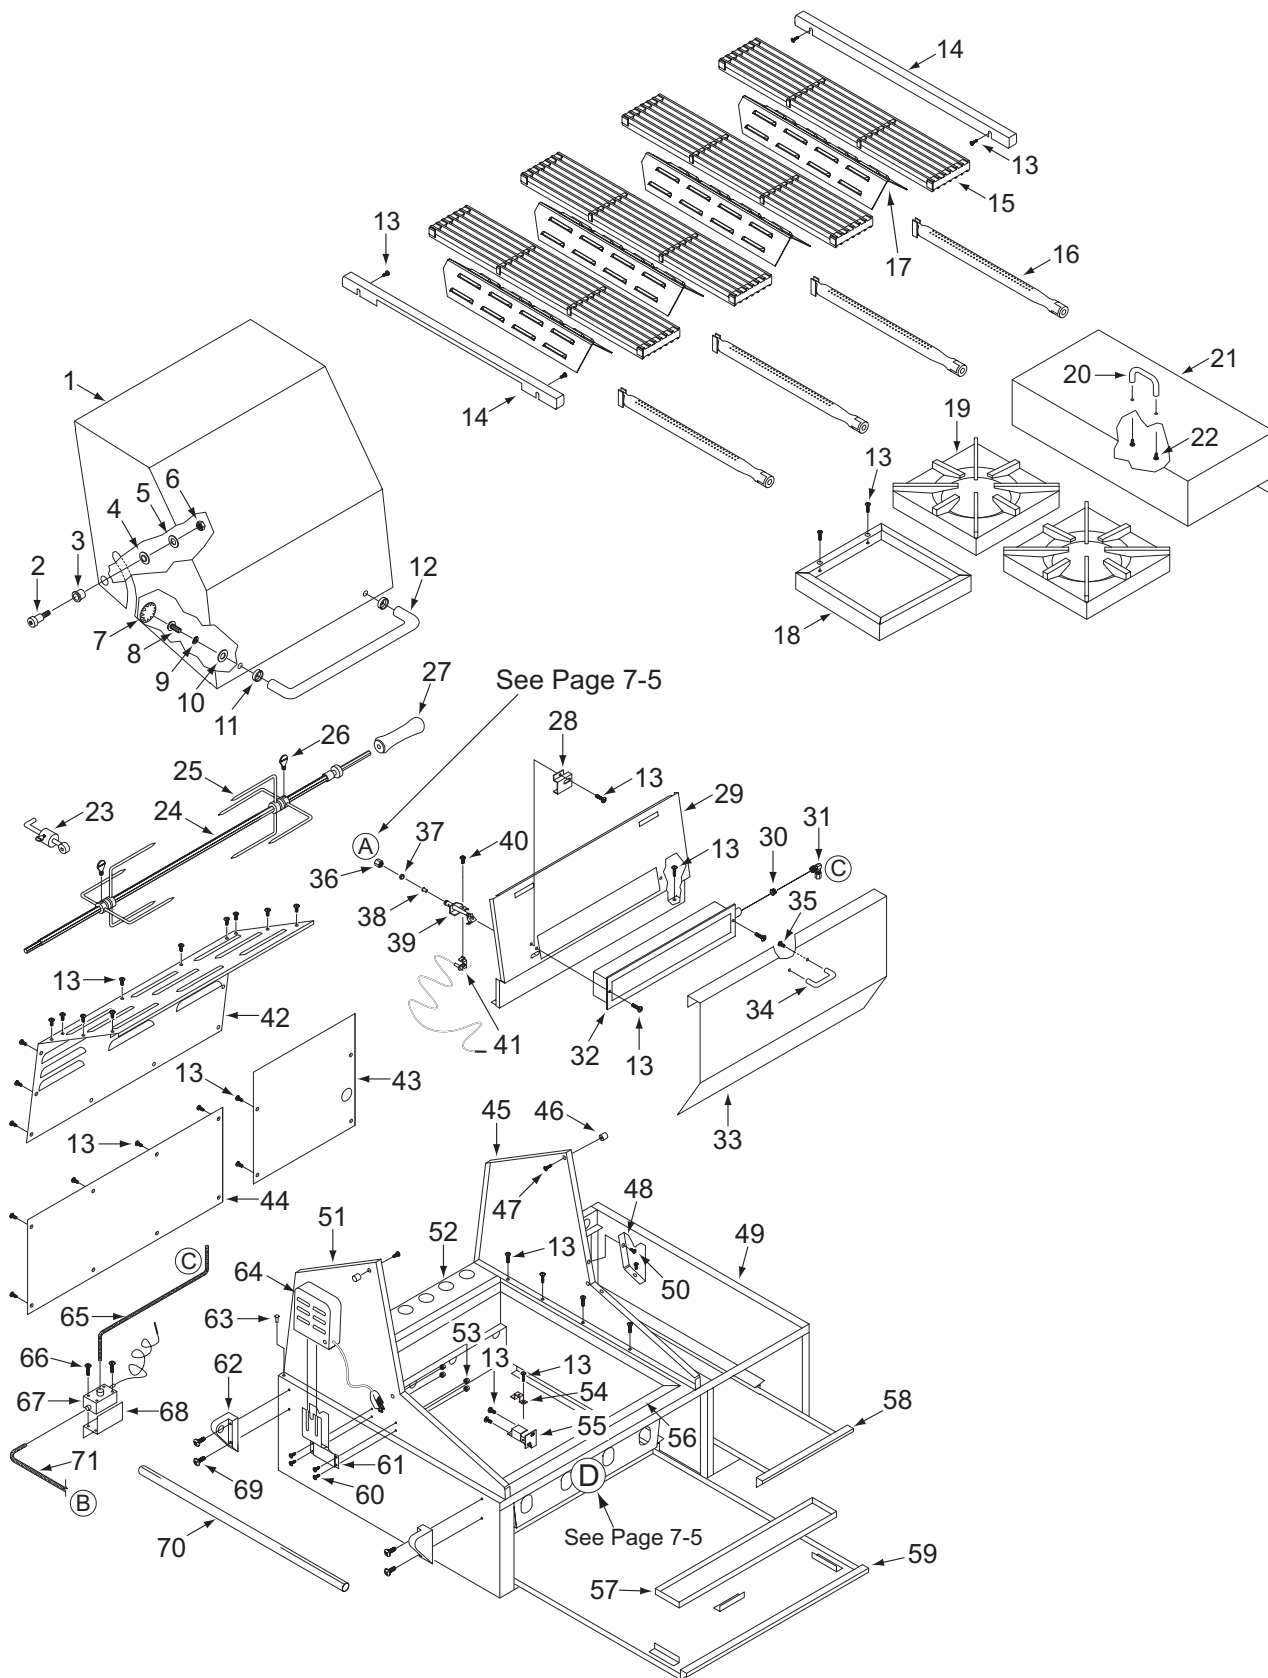

Parts List with Exploded View **OUTDOOR BBQ-2 GRILLS** **WOLF®**

Chassis Parts List

<u>Ref #</u>	<u>Part #</u>	<u>Description</u>	<u>Ref #</u>	<u>Part #</u>	<u>Description</u>
1	786232	Hood, Top 24"	39	720511	Burner, Pilot LP
	786233	Hood, Top 36"		720513	Burner, Pilot Nat. Gas
	786234	Hood, Top 48"	40	801050	Screw, 8-32x1/2
2	730549	Screw, Shoulder	41	720638	Electrode, Spark 48"
3	722573	Bushing, Flanged	42	786227	Hood, Rear Top 24"
4	722778	Ring, Retainer		786228	Hood, Rear Top 36"
5	801054	Washer, 5/16 Flat		786229	Hood, Rear Top 48"
6	801055	Nut, 5/16-18 Hex	43	766738	Panel, Rear Open Brnr
7	719987	Plug, Button	44	786160	Panel, 24" Rear Grill
8	730101	Screw, 1/4-20 x 1		786161	Panel, 36" Rear Grill
9	730320	Washer, 1/4 Lock		786162	Panel, 48" Rear Grill
10	730334	Washer, 9/32 x 1	45	786226	Hood, Rear RH
11	722639	Washer, Hood Handle	46	720536	Spacer, Hood Guide
12	722625	Handle, Hood 24"	47	730031	Screw, #8 8/32xTr
	722626	Handle, Hood 36"	48	786279	Support, Rod RH
	722627	Handle, Hood 48"	49	766723	Frame, Open Burner
13	801099	Screw, #10-16 x 1/2		766737	Spacer, Open Burner
14	801123	Grate, Filler		801317	Screw, 1/4-20x1/2"
15	722579	Grate, Broiler Large		730320	Washer, 1/4 Lock
	722580	Grate, Broiler Small	50	801211	Screw, 8-32 Acorn S/S
16	800492	Burner, BBQ Tube	51	786225	Hood, Rear LH
17	806103	Radiant	52	766606	Chassis, Grill 24"
18	766733	Frame, Step-up		766607	Chassis, Grill 36"
19	714690	Grate, Side Burner		766608	Chassis, Grill 48"
20	719332	Handle 4"x13/16"	53	730553	Nut, 8-32 Acorn S/S
21	766739	Cover, Open Burner	54	714521	Strap, Spark Ground
22	801364	Screw, 10-24x1/2"	55	806097	Bracket, Sparker
23	720552	Counterbalance, Assy.	56	806123	Burner Box Assy., BBQ24
24	720544	Rod, Rotisserie 24"		806113	Burner Box Assy., BBQ36
	720545	Rod, Rotisserie 36"		806104	Burner Box Assy., BBQ48
	720546	Rod, Rotisserie 48"	57	801491	Grease Can, 24"
25	720548	Fork, Rotisserie Assy.		801492	Grease Can, 36"
26	730247	Screw, 1/4-20x3/4 Th		801493	Grease Can, 48"
27	720617	Handle, Rotisserie	58	766729	Drip Pan, Open Burner
28	766692	Shield, Pilot IR Burner	59	801670	Drip Pan, 24"
29	786211	Panel, Splash 24"		801671	Drip Pan, 36"
	786212	Panel, Splash 36"		801672	Drip Pan, 48"
	786213	Panel, Splash 48"	60	730031	Screw, #8 8/32xTr
30	800800	Orifice, #55 Nat Small	61	786277	Motor Support Assy
	800048	Orifice, #50 Nat Large	62	713777	Bracket, Bar LH
	800803	Orifice, #64 LP Large		713778	Bracket, Bar RH
	800804	Orifice, #65 LP Small	63	722773	Bumper, Hood
31	800258	Elbow, 3/8" x 3/8" MNPT7/16" - 27	64	720540	Motor, Rotisserie
32	715554	Burner, Infrared Small	65	722224	Tubing, Flex 3/8x30
	715555	Burner, Infrared Large		722225	Tubing, Flex 3/8x36
33	786180	Cover, IR Burner 24"		722462	Tubing, Flex 3/8x42
	786181	Cover, IR Burner 36"	66	807474	Screw, 10-24x1-1/2
	786182	Cover, IR Burner 48"	67	720514	Valve, Safety w/Fitting
34	722565	Pull, IR Cover	68	766624	Bracket, Safety Valve
35	730031	Screw, #8 8/32xTr	69	801213	Screw, 1/4-20x1.5
36	800914	Nut, 3/16 Compression	70	720556	Bar, Belly 1"x24-1/2
37	720889	Ferrule, 3/16	71	722223	Tubing, Flex 3/8x24
38	801183	Orifice, Pilot Burner,Nat.			
	801184	Orifice, Pilot Burner,LP			

WOLF® OUTDOOR BBQ-2 GRILLS Parts List with Exploded View

Chassis Exploded View