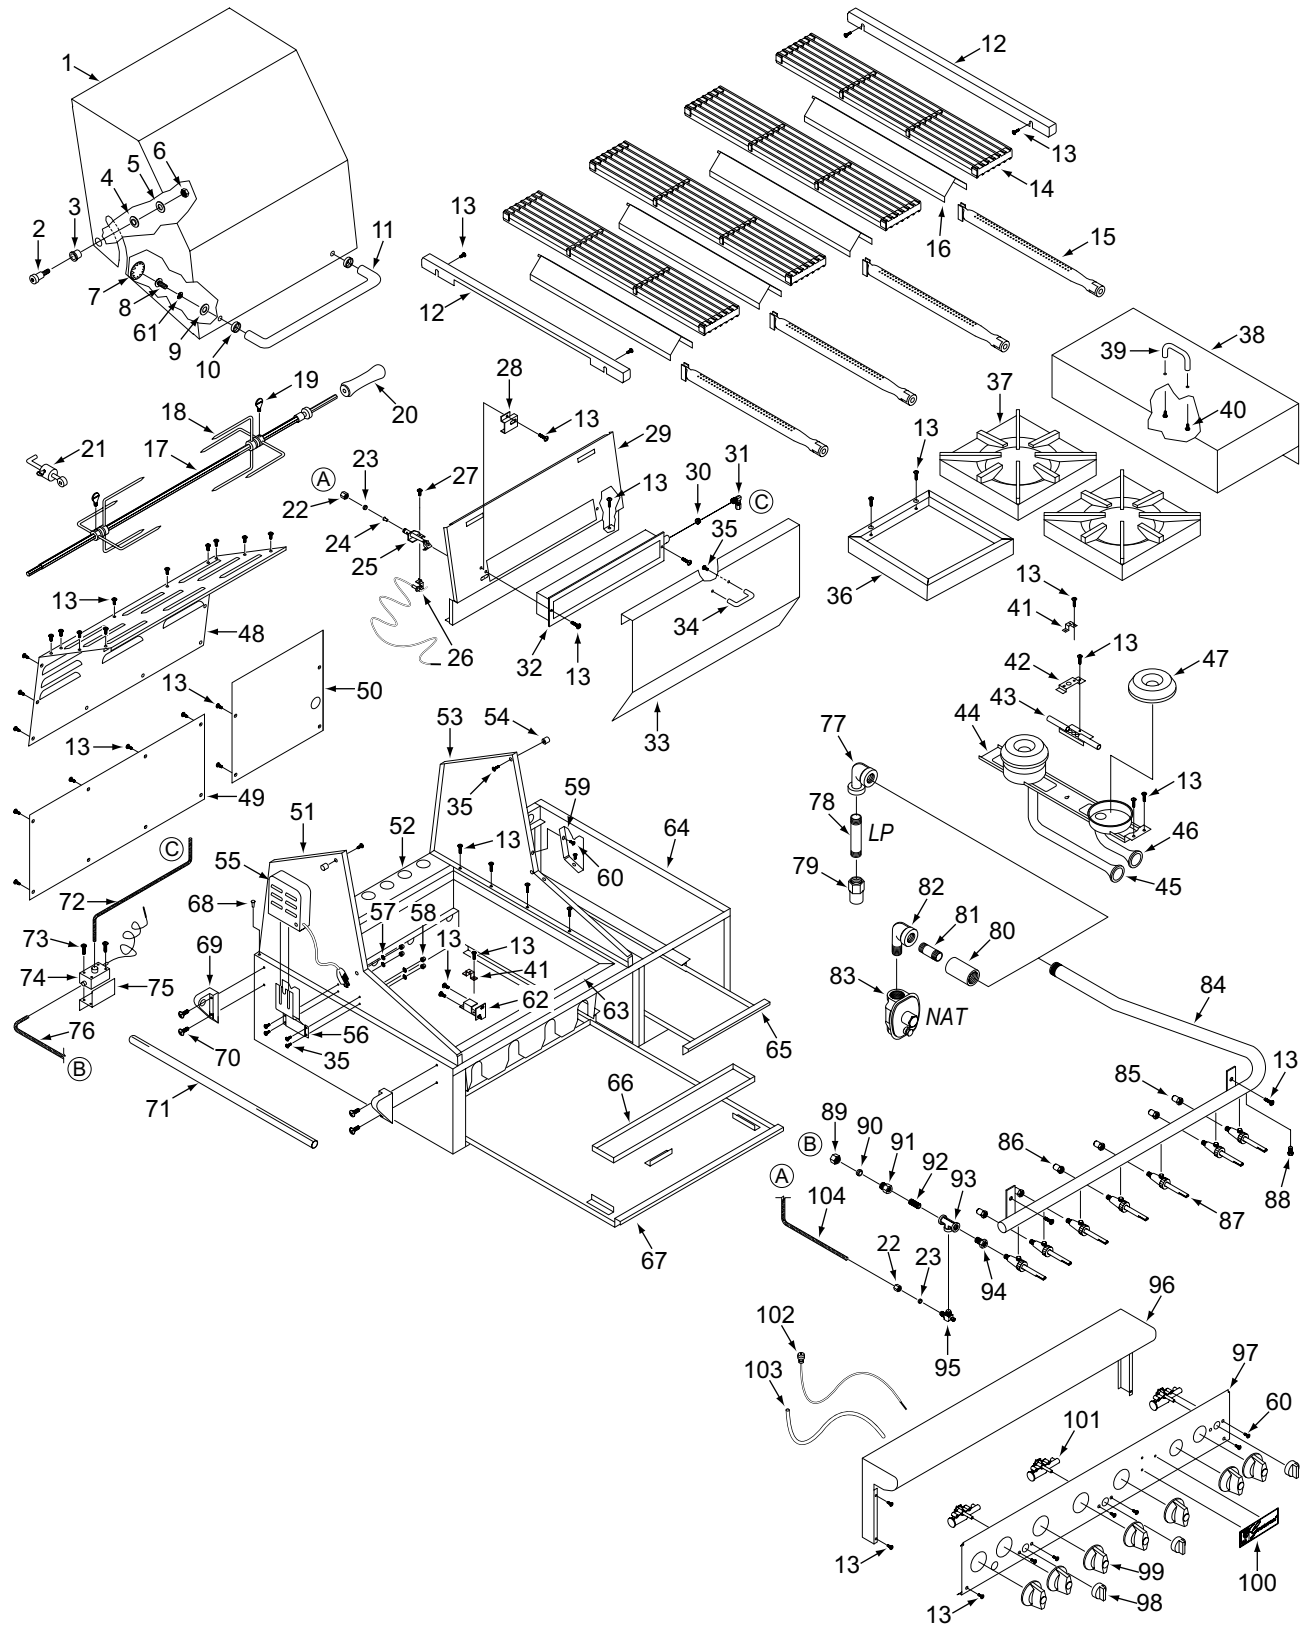

<u>Ref #</u>	<u>Part #</u>	<u>Description</u>
1	801099	Screw, #10-16 x 1/2
2	786258	Panel, Rear Cart 36"
	786259	Panel, Rear Cart 48"
3	730320	Washer, 1/4 Lock
4	801317	Screw, 1/4-20x1/2"
5	801197	Shelf, Side Plate
6	801196	Bracket, Shelf Assy
7	801115	Panel, Cart Side RH
8	804519	Brush, with Scraper
9	720662	Brush, Venturi Tube
10	786263	Panel, Bottom without hole 36"
	786261	Panel, Bottom with hole 36"
	786264	Panel, Bottom without hole 48"
	786262	Panel, Bottom with hole 48"
11	801260	Screw, 8-32 x 3/4
12	714739	Tube
13	770026	Catch, Magnetic
14	786185	Holder, Top Catch
15	801364	Screw, 10-24x1/2
16	719332	Handle 4 x13/16"
17	801130	Screw, 8-32 x 1/2"
18	786183	Door, Assy Comm
19	715220	Caster, 5" Non-swivel
20	786269	Bracket, Locking
21	715132	Caster, 5" Swivel w/ brake
22	730334	Washer, 9/32 x 1
23	730103	Screw, 1/4-20x2 Hex
24	786252	Trim, Top Cart 36"
	786253	Trim, Top Cart 48"
25	719874	Rivet, Pop
26	801116	Panel, Cart Side LH 36"
	801117	Panel, Cart Side LH 48"
27	786247	Frame, Cart 36"
	801004	Frame, Cart 48"
28	720558	Tank, Propane 20#
29	802979	Regulator, LPw5'Hs

Not Shown

786256	Shelf, Cart 48"
786265	Cart, Partition 48"
730103	Screw, 1/4-20x2 Hex (for Shelf, Cart 48")
803636	Cover, Built-In 36"
803637	Cover, Built-In 48"
803638	Cover, Cart 36"
803639	Cover, Cart 48"
800718	Holder, Match w/Lanyard