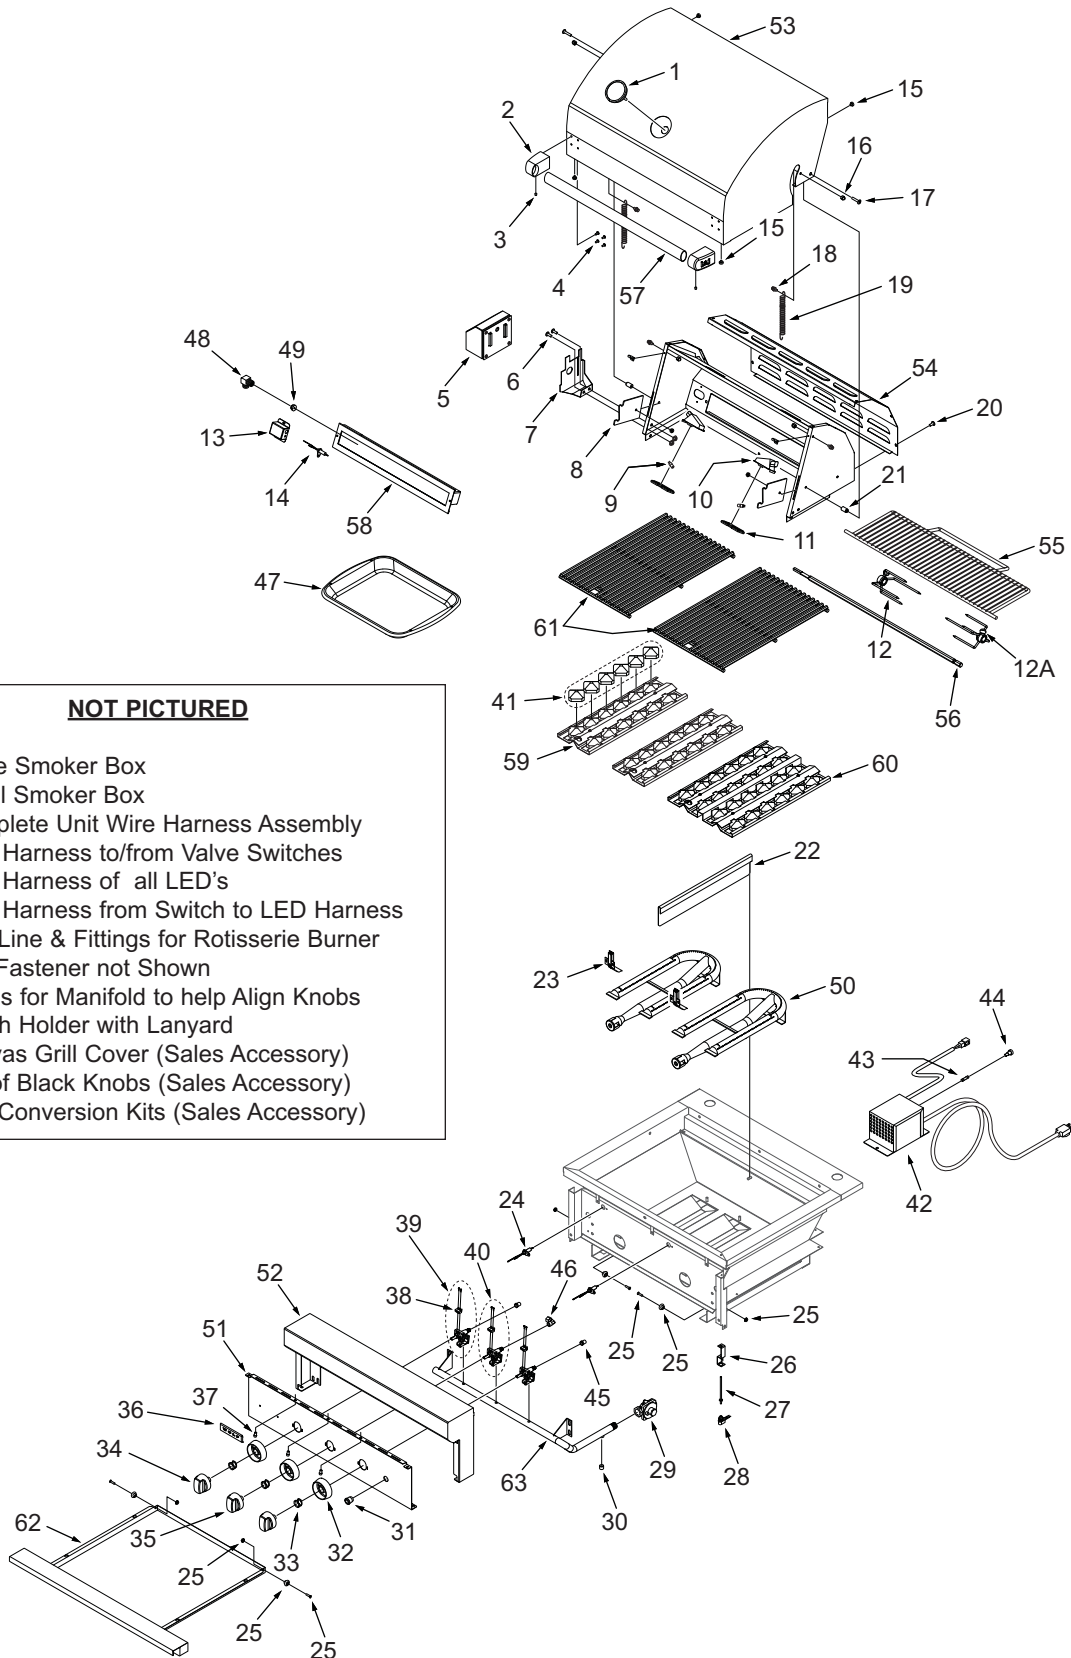

OG30 VIEW

NOT PICTURED

- 64 Large Smoker Box
- 65 Small Smoker Box
- 66 Complete Unit Wire Harness Assembly
- 67 Wire Harness to/from Valve Switches
- 68 Wire Harness of all LED's
- 69 Wire Harness from Switch to LED Harness
- 70 Gas Line & Fittings for Rotisserie Burner
- 71 Any Fastener not Shown
- 72 Shims for Manifold to help Align Knobs
- 73 Match Holder with Lanyard
- 74 Canvas Grill Cover (Sales Accessory)
- 75 Set of Black Knobs (Sales Accessory)
- 76 Gas Conversion Kits (Sales Accessory)