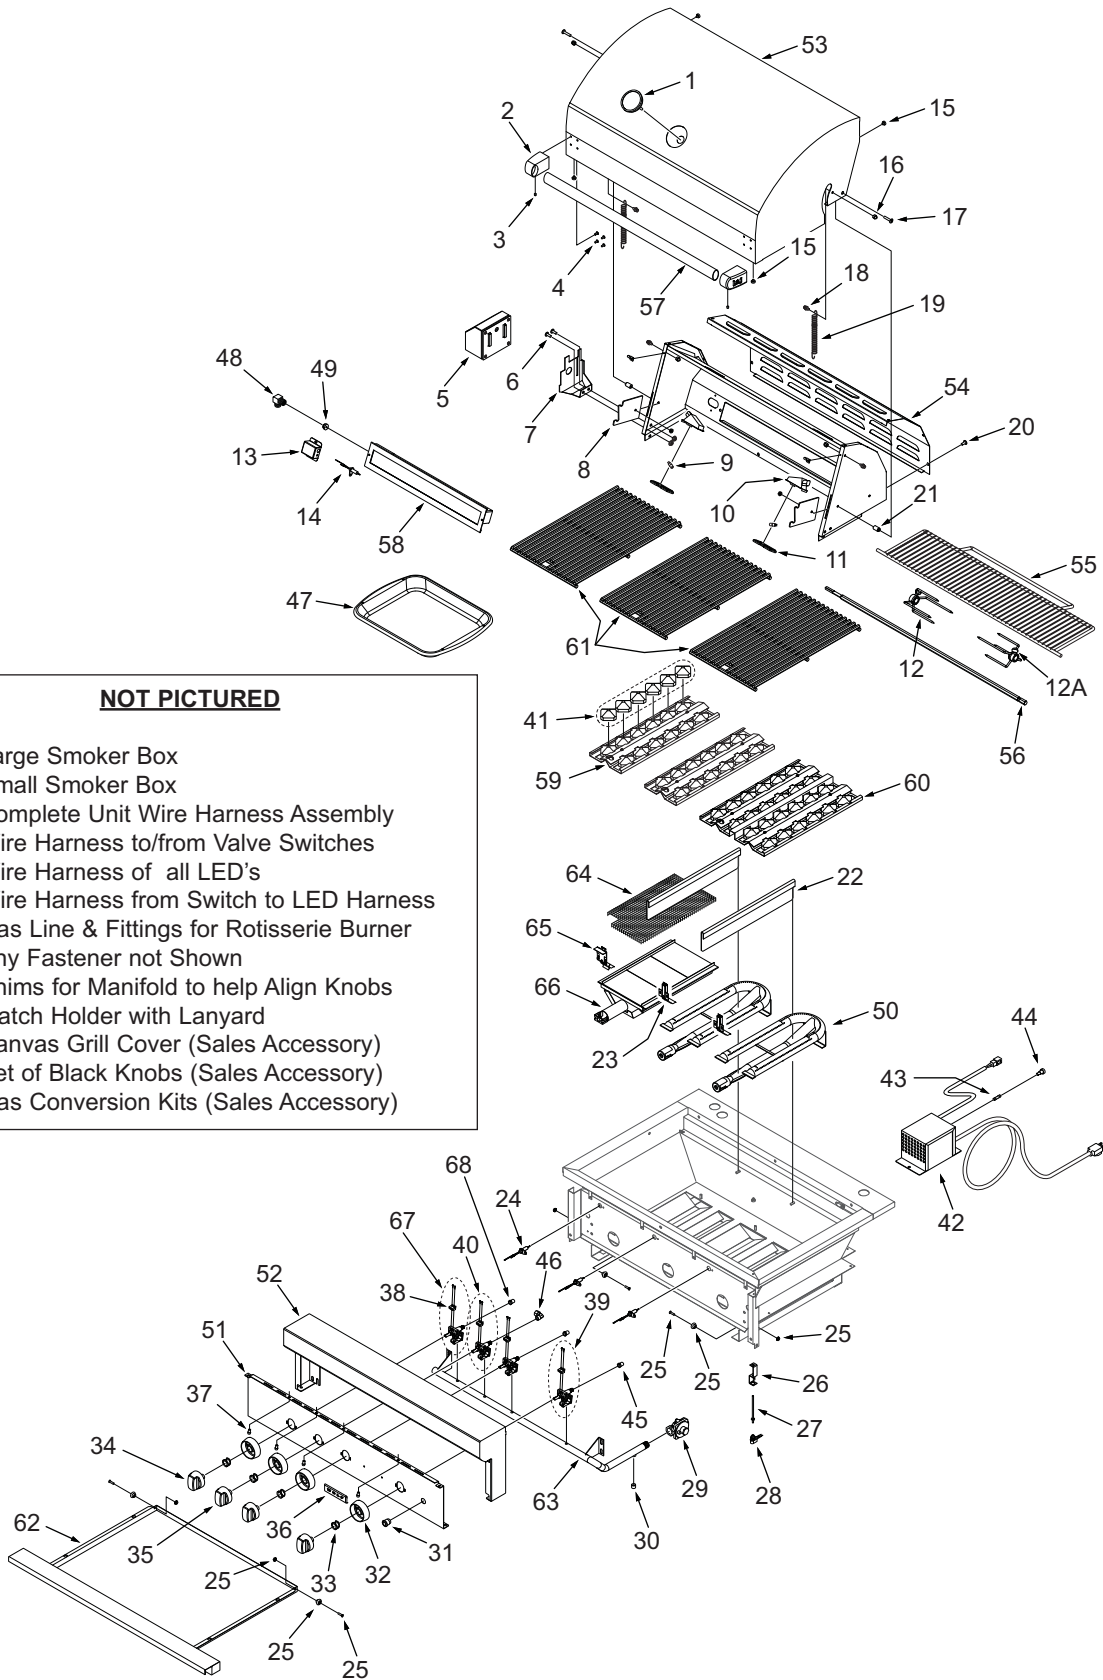

OG36 VIEW

NOT PICTURED

- 69 Large Smoker Box
- 70 Small Smoker Box
- 71 Complete Unit Wire Harness Assembly
- 72 Wire Harness to/from Valve Switches
- 73 Wire Harness of all LED's
- 74 Wire Harness from Switch to LED Harness
- 75 Gas Line & Fittings for Rotisserie Burner
- 76 Any Fastener not Shown
- 77 Shims for Manifold to help Align Knobs
- 78 Match Holder with Lanyard
- 79 Canvas Grill Cover (Sales Accessory)
- 80 Set of Black Knobs (Sales Accessory)
- 81 Gas Conversion Kits (Sales Accessory)