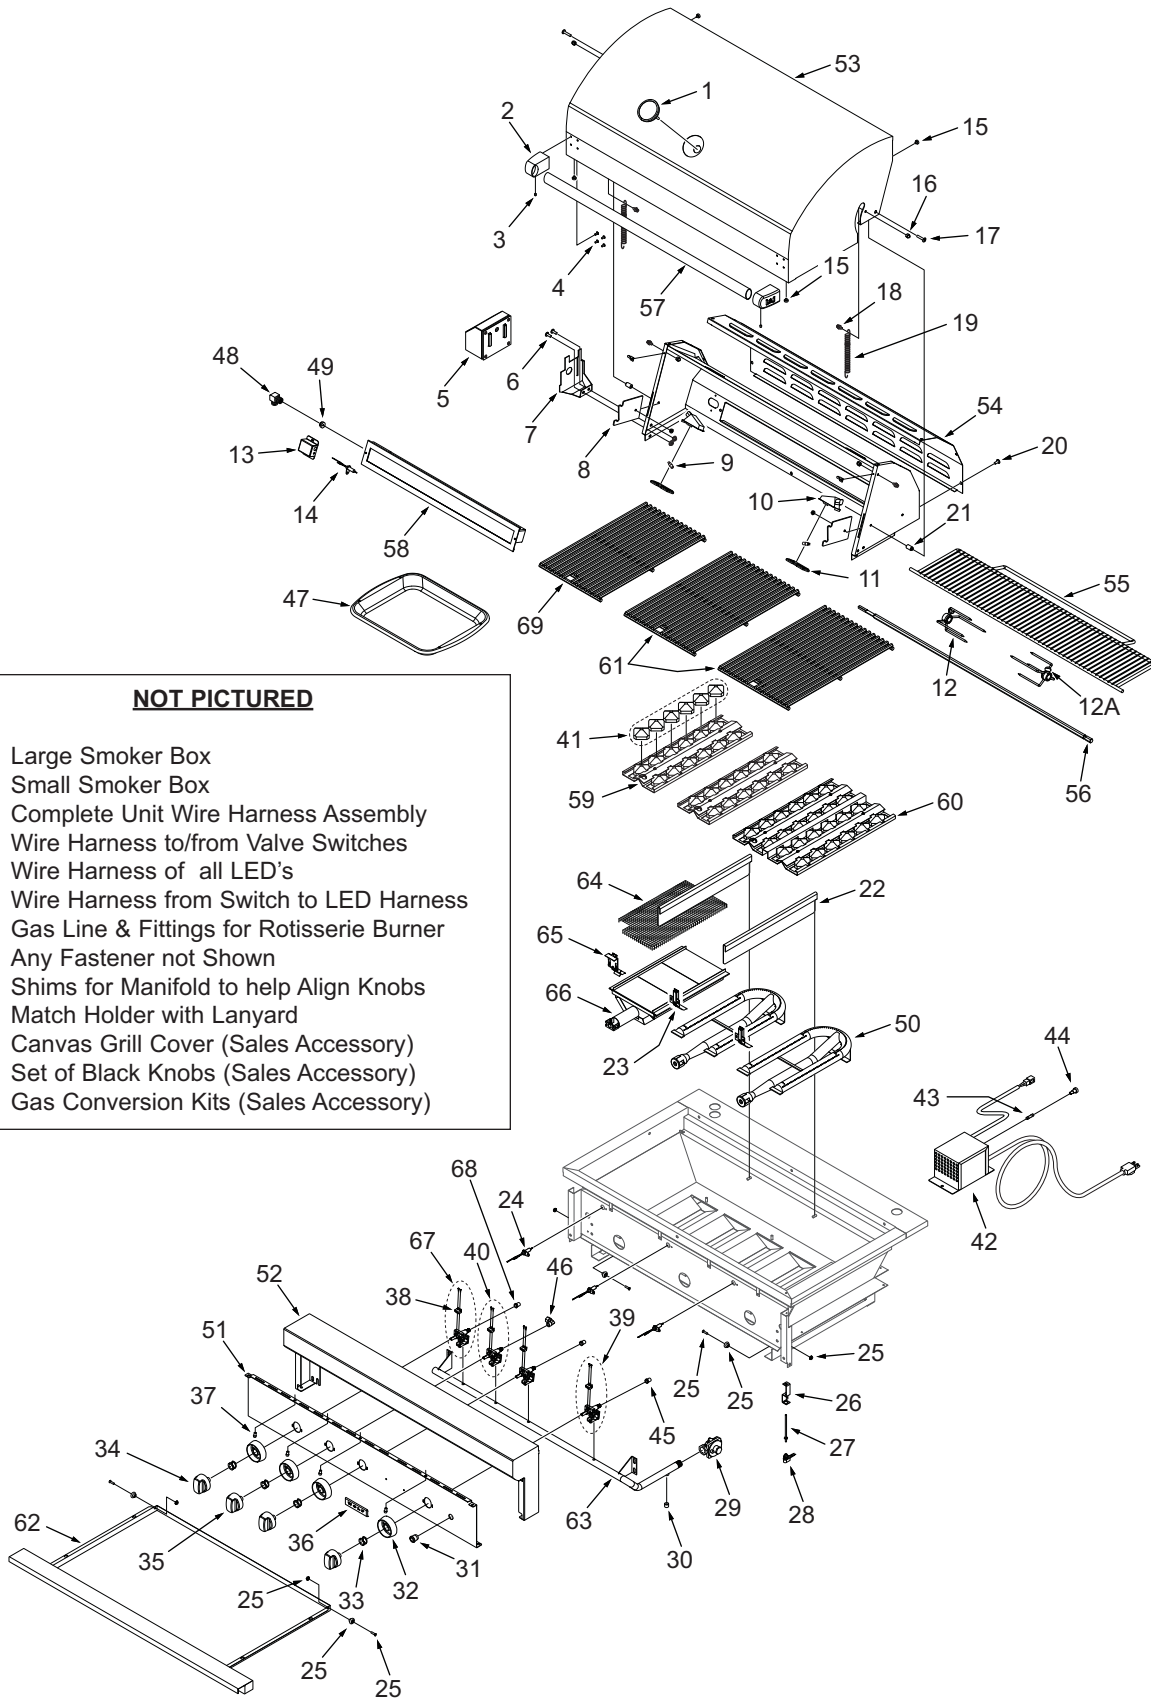

OG42 VIEW

NOT PICTURED

- 70 Large Smoker Box
- 71 Small Smoker Box
- 72 Complete Unit Wire Harness Assembly
- 73 Wire Harness to/from Valve Switches
- 74 Wire Harness of all LED's
- 75 Wire Harness from Switch to LED Harness
- 76 Gas Line & Fittings for Rotisserie Burner
- 77 Any Fastener not Shown
- 78 Shims for Manifold to help Align Knobs
- 79 Match Holder with Lanyard
- 80 Canvas Grill Cover (Sales Accessory)
- 81 Set of Black Knobs (Sales Accessory)
- 82 Gas Conversion Kits (Sales Accessory)