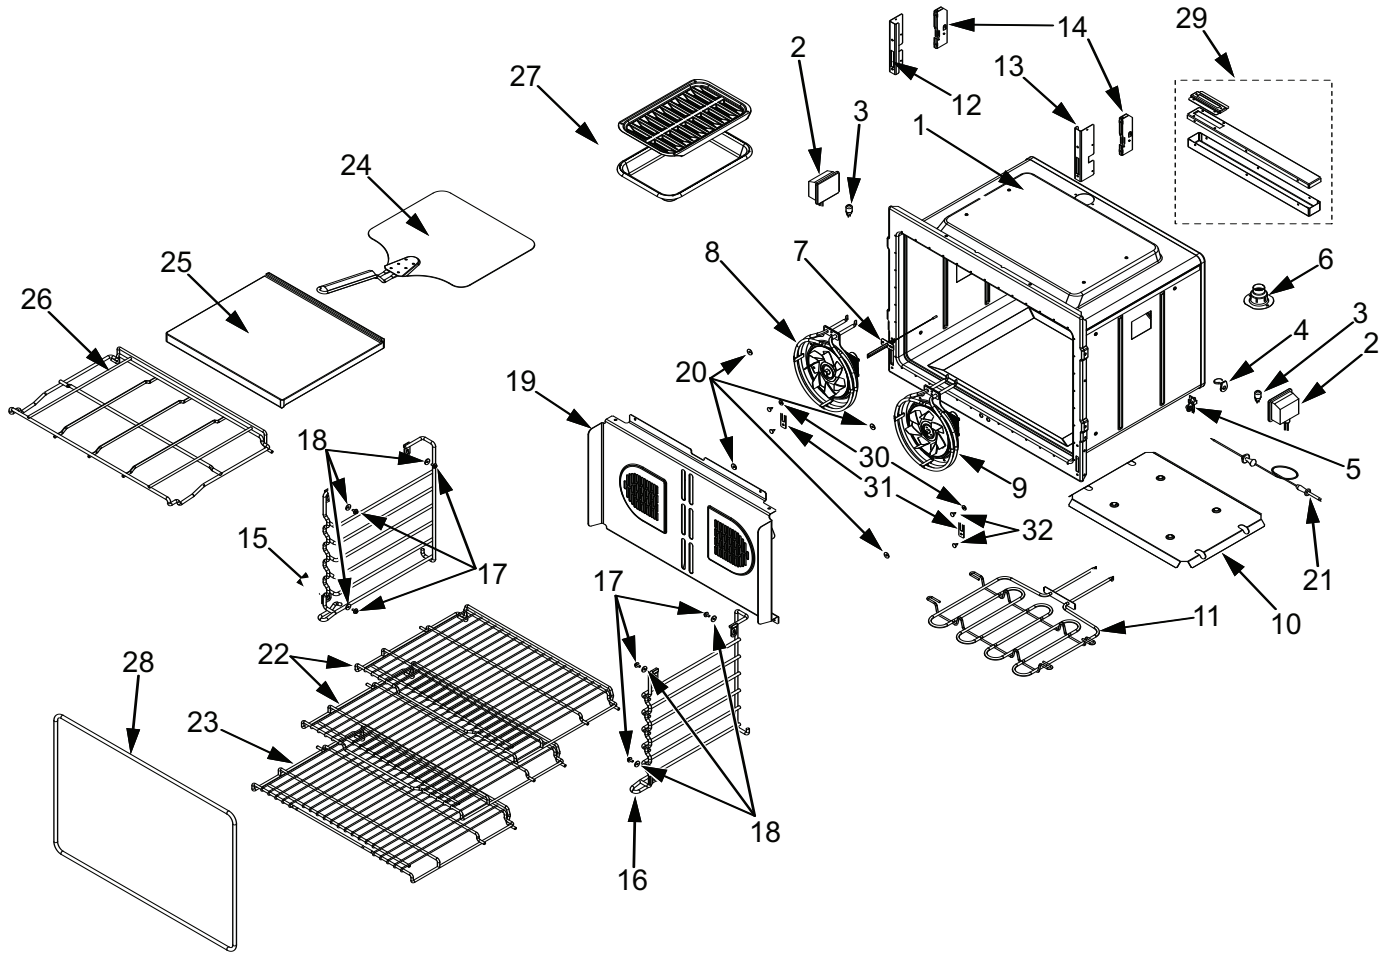

**Oven Cavity Parts List
Single and Double Oven**

<u>Ref #</u>	<u>Part #</u>	<u>Description</u>
1	Special	Order, Contact Customer Service Dept.
2	808636	Light Oven
3	808637	Light Bulb
4	808638	Cover, Probe Switch (Sgl & Upr Only)
5	808639	Switch, Probe (Sgl & Upr Only)
6	808640	Catalyst, Smoke
7	808641	Sensor, Temperature
8	808408	Conv. Fan Assy, CCW
9	808409	Conv. Fan Assy, CW
10	808642	Pan, Boil Element
11	808643	Element, Broil, 30
12	808644	Bracket, Sprt-Hinge Pocket Left
13	808645	Bracket, Sprt-Hinge Pocket Right
14	808646	Hinge Pocket, Door
15	808647	Rack, Guide, Left-30
16	808648	Rack, Guide, Right-30
17	811453	Screw, Shoulder, 8-18
18	808649	Washer, Mica - .062 x .625
19	808650	Convection Baffle Assy (Sgl & Upr Only)
20	808119	Washer, Mica - .040 x .625 Black
21	808652	Probe, Temperature (Sgl & Upr Only)
22	808653	Rack, Oven 30
23	808654	Rack, Oven Flat 30
24	808655	Pizza Peel
25	808656	Stone, Pizza
26	808657	Rack, Pizza Stone, 30
27	804712	Accessory, Pkg Broiler Pan Set
28	808659	Gasket, Cavity, 30
29	808660	SVCE, , Assy., - WOCatalyst
30	808651	Washer, Mica - .045x.625 Bk
31	811259	Hinge Cover, Bottom
32	811260	Screw, 10-16x1/2, CR Trs

**Oven Cavity Exploded View
Single and Double Oven**