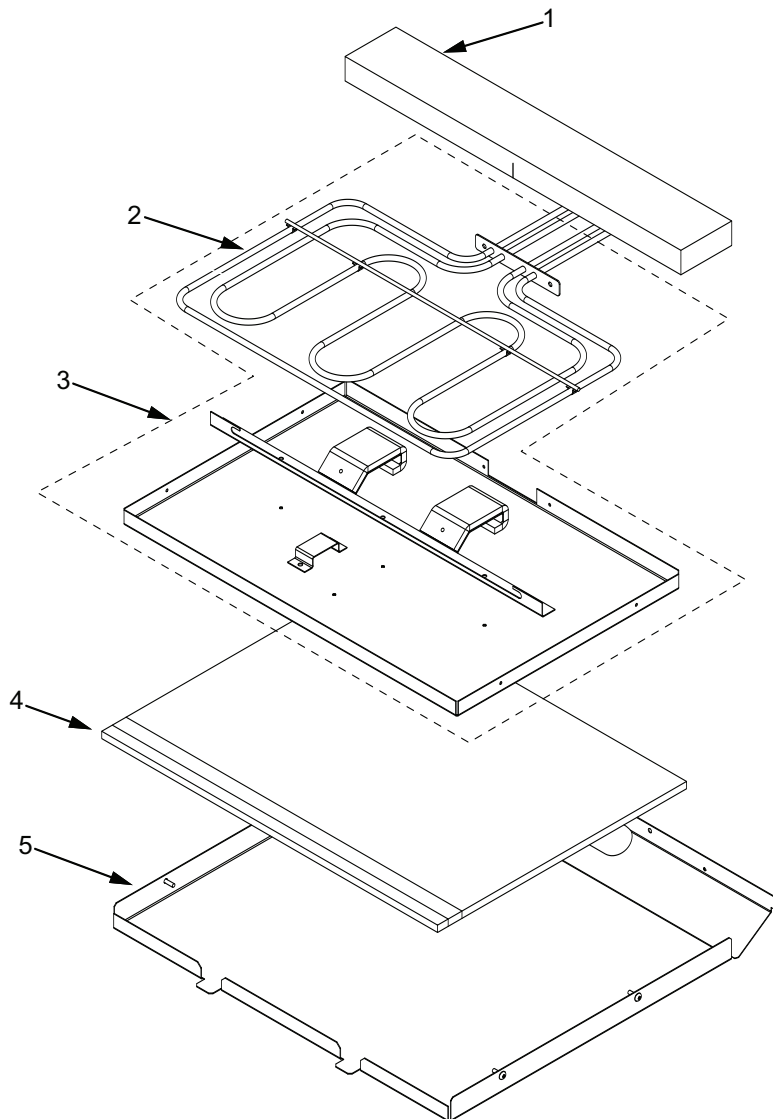

Bake Pan Parts List
Single and Double Oven

<u>Ref #</u>	<u>Part #</u>	<u>Description</u>
1	808625	Insulation, Bake Pan Back
2	808605	Element, Bake - Mgo 3500
3	808626	Assy, Inner Bake Pan
4	808627	Insulation, Thk-Bake Pan
5	808628	Pan, Bake Element

Bake Pan Exploded View
Single and Double Oven