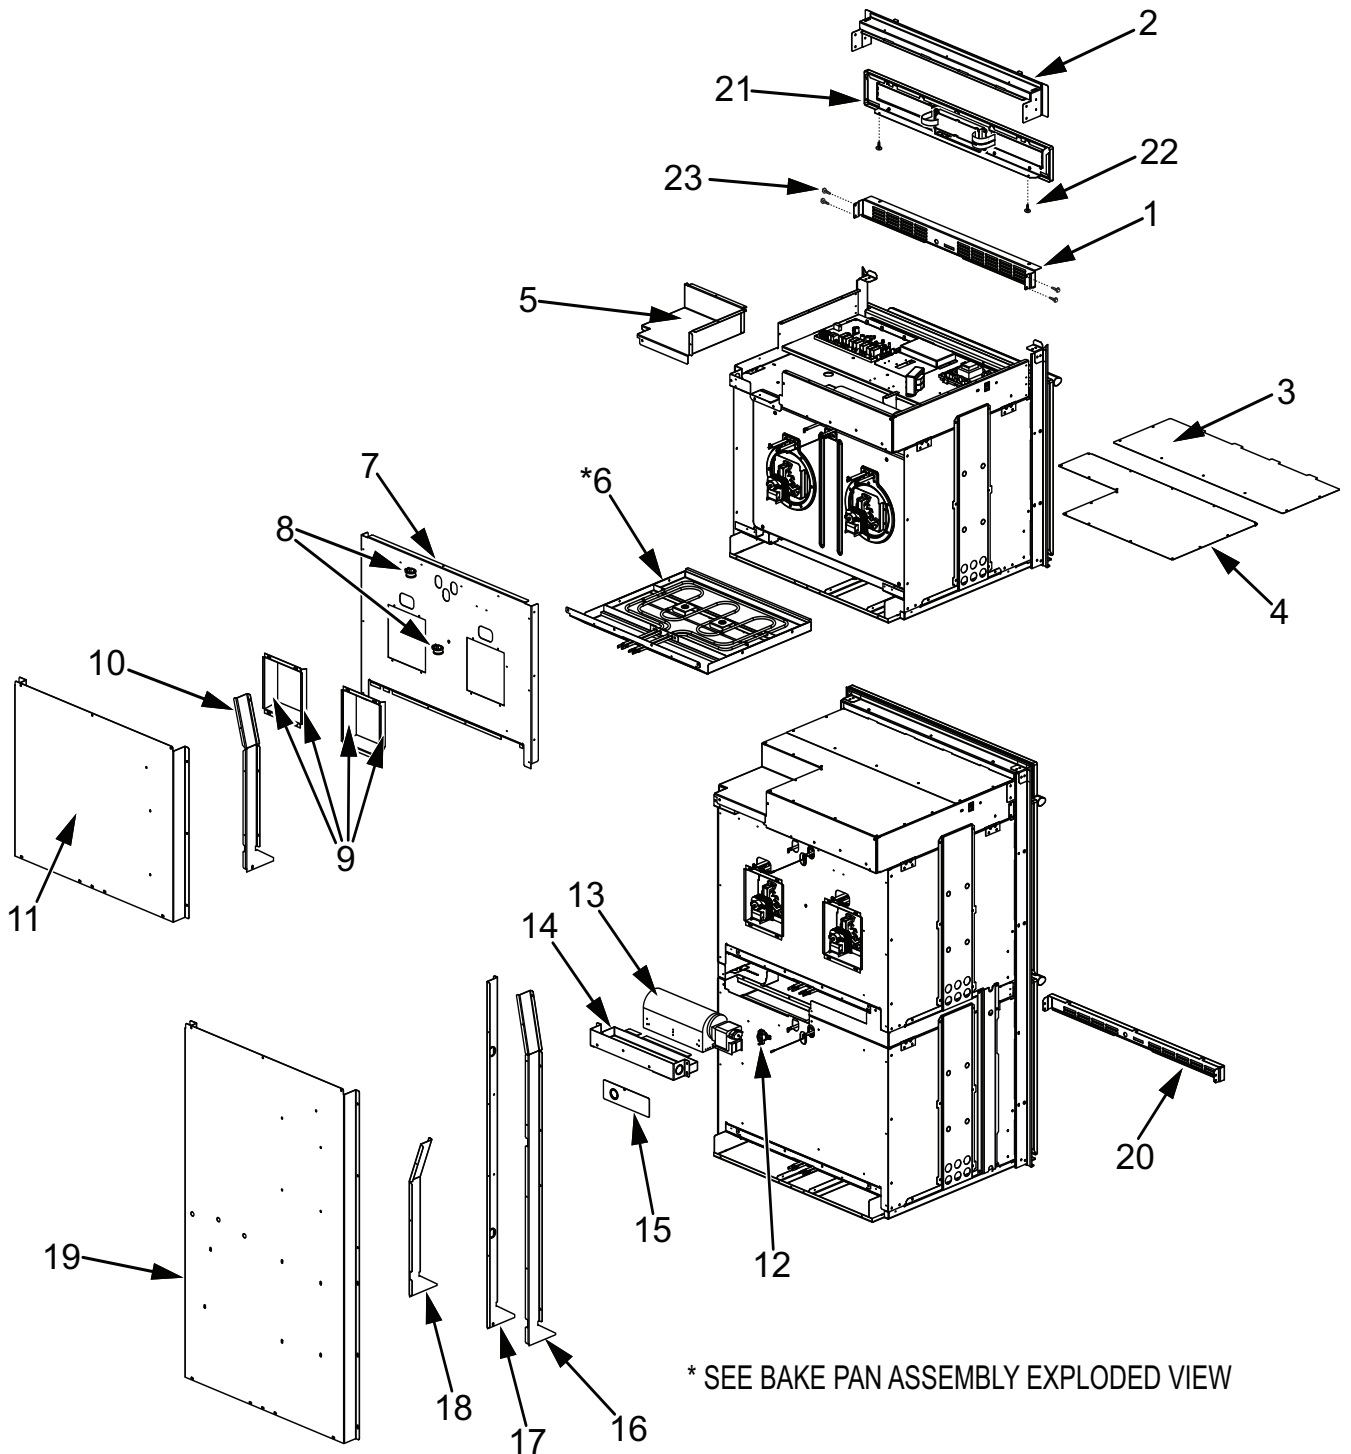

**Oven Back Parts List
Single and Double Oven**

<u>Ref #</u>	<u>Part #</u>	<u>Description</u>
1	808600	Plate, Upper Venting Face
2	808601	Weld Assembly, Cowling
3	808602	Panel, Upper Front
4	808603	Cover, Rear Top
5	808604	Cover, Small, Top Module
*6	808605	Element, Bake Mgo 3500
7	811452	Panel, Back - Top
8	808607	Strain Relief, Metal
9	808607	Convection Fan Shroud
10	808609	Channel, Divider Side Exhaust Sgl
11	808610	Panel, Back - SO30
12	808584	Switch, Thermostat Upper
13	808611	Fan, Cooling Lower
14	808612	Cover, Fan Cooling
15	808613	Cover, Small Back Panel
16	808614	Channel, Divider Side Exh-Long
17	808615	Channel, Cooling, Dbl WO
18	808616	Channel, Divider Side Exh-Short
19	808617	Cover, Back
20	808618	Plate, Vent - Middle
21	808619	Assy, SO Framed Control Panel
	808620	Assy, SO Unframed Control Panel
	811933	Cont Pnl, Unframed Sgl Oven (ICB only)
	808621	Assy, DO Framed Control Panel
	808622	Assy, DO Unframed Control Panel
	811934	Cont Pnl, Unframed Dbl Oven (ICB only)
22	730239	Screw, #8x3/8" Mod. Truss Hd
23	801542	8-18x3/8" Screw Type B H/W/Hd

Not Shown

809594	Communication Cable
811212	Harness, Main, Single
811213	Harness, Main, Double
811214	Wire Routing Device, Plastic
812211	Power Cord Conduit, Single
812212	Power Cord Conduit, Double
808623	Terminal Box & Gnd Wire (International only)
808624	Plug, Hole

* See Bake Pan Assembly exploded view page 8 & 9

**Oven Back Exploded View
Single and Double Oven**