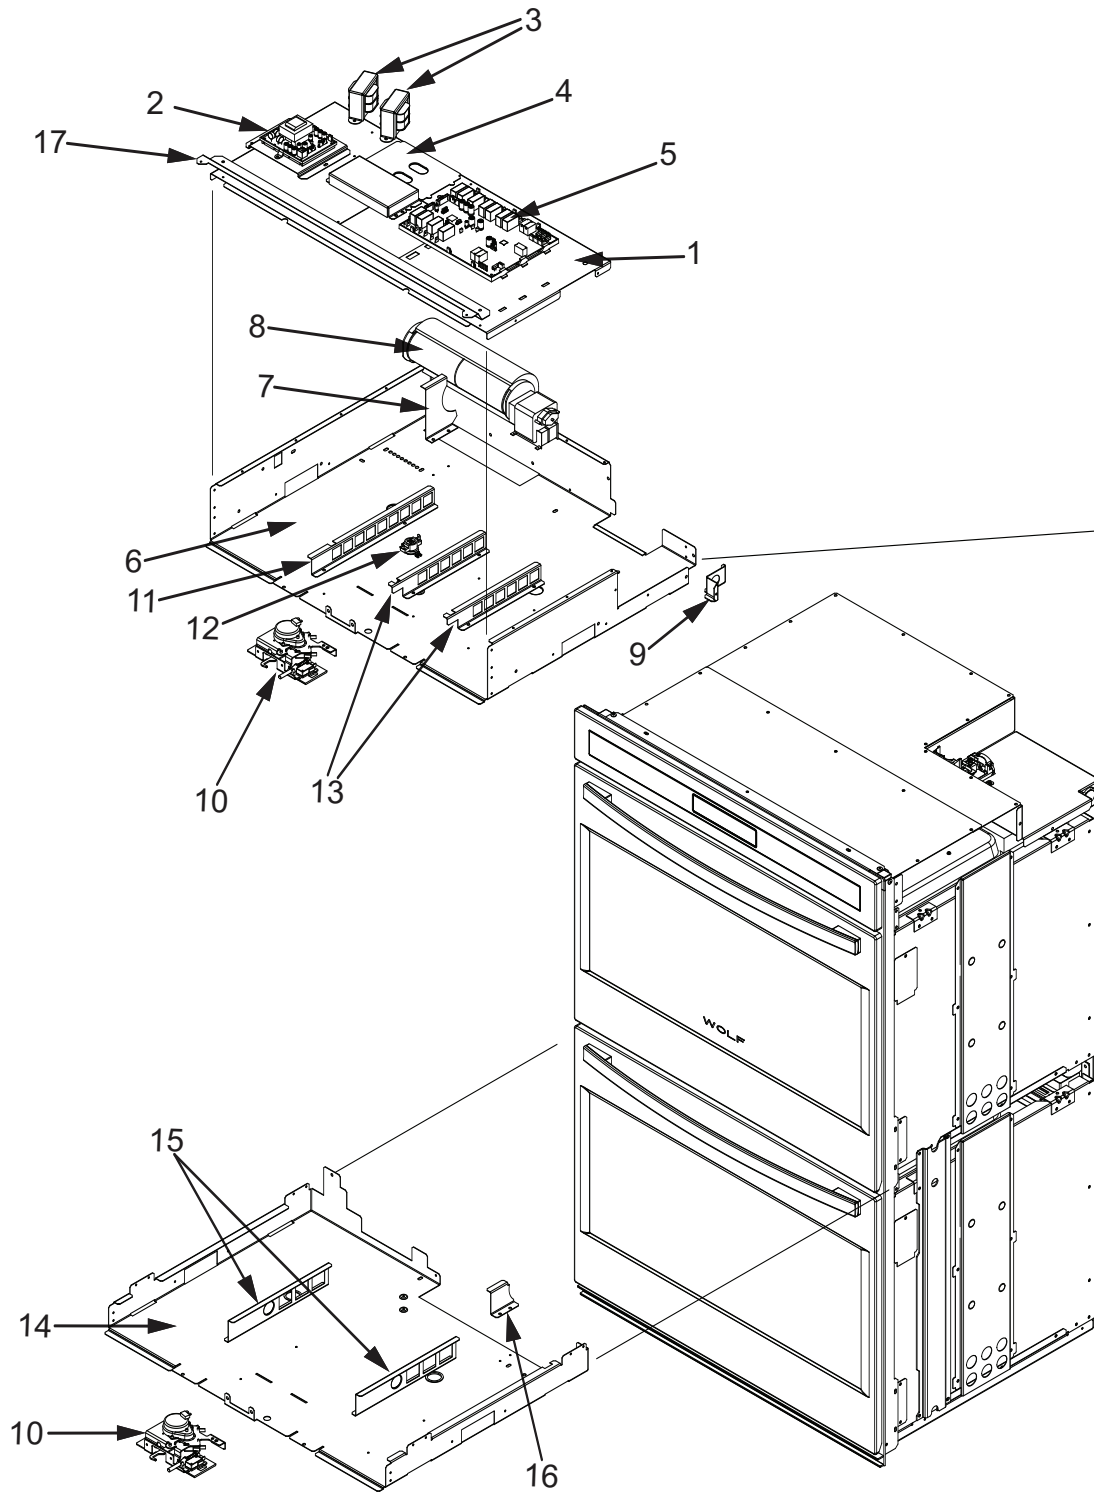

**Oven Modules Parts List**  
**Single and Double Oven**

<u>Ref #</u>	<u>Part #</u>	<u>Description</u>
1	808572	Plate, Mtg, Hardware
2	808573	Module, Power
3	808574	Transformer
4	808575	Cover, Latch
5	808576	Relay Board - Single Oven
	808577	Relay Board - Double Oven
6	808578	Pan, 30 Module
7	808579	Bracket, Air Diverter Top
8	808580	Fan, Cooling Upper
9	808581	Bracket, Cord
10	808582	Latch, Motorized
11	808583	Latch, Z-Bracket, Top Oven
12	808584	Switch, Thermostat Upper
13	808586	Support Bracket, Top Module
14	811451	Pan, Middle, 30"
15	808587	Latch, Z-Bracket, Bottom Oven
16	808588	Bracket, Air Diverter
17	811211	Plate, Steam Deflector

**Oven Modules Exploded View  
Single and Double Oven**

**Oven Cavity Parts List  
Single and Double Oven**

<u>Ref #</u>	<u>Part #</u>	<u>Description</u>
1	Special	Order, Contact Customer Service Dept.
2	808636	Light Oven
3	808637	Light Bulb
4	808638	Cover, Probe Switch (Sgl & Upr Only)
5	808639	Switch, Probe (Sgl & Upr Only)
6	808640	Catalyst, Smoke
7	808641	Sensor, Temperature
8	808408	Conv. Fan Assy, CCW
9	808409	Conv. Fan Assy, CW
10	808642	Pan, Boil Element
11	808643	Element, Broil, 30
12	808644	Bracket, Sprt-Hinge Pocket Left
13	808645	Bracket, Sprt-Hinge Pocket Right
14	808646	Hinge Pocket, Door
15	808647	Rack, Guide, Left-30
16	808648	Rack, Guide, Right-30
17	811453	Screw, Shoulder, 8-18
18	808649	Washer, Mica - .062 x .625
19	808650	Convection Baffle Assy (Sgl & Upr Only)
20	808119	Washer, Mica - .040 x .625 Black
21	808652	Probe, Temperature (Sgl & Upr Only)
22	808653	Rack, Oven 30
23	808654	Rack, Oven Flat 30
24	808655	Pizza Peel
25	808656	Stone, Pizza
26	808657	Rack, Pizza Stone, 30
27	804712	Accessory, Pkg Broiler Pan Set
28	808659	Gasket, Cavity, 30
29	808660	SVCE, , Assy., - WOCatalyst
30	808651	Washer, Mica - .045x.625 Bk
31	811259	Hinge Cover, Bottom
32	811260	Screw, 10-16x1/2, CR Trs