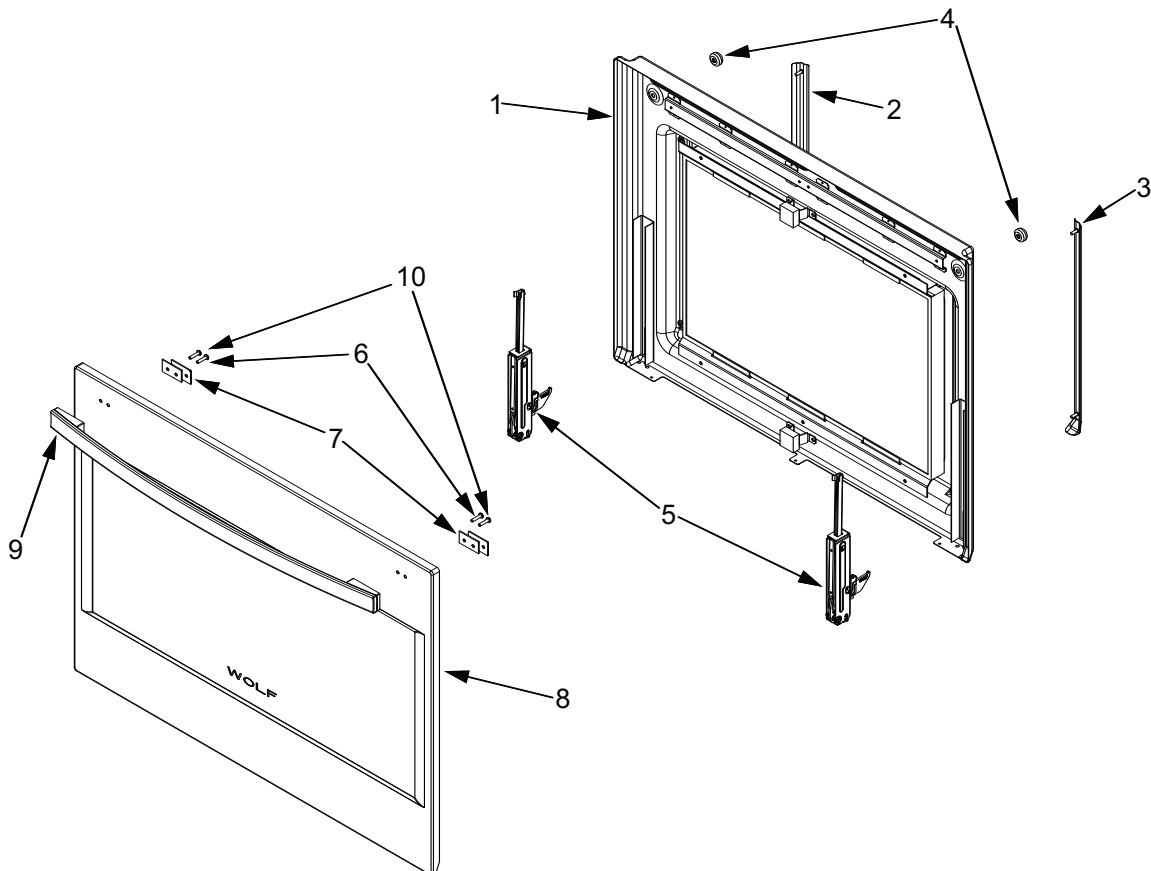

WOLF® E-Series Wall Oven Parts List with Exploded Views

Oven Door Parts List Single and Double Oven

<u>Ref #</u>	<u>Part #</u>	<u>Description</u>
1	808401	Liner Assy.
2	808589	Door Glide, Left Weldment
3	808591	Door Glide, Rt Weldment
4	808593	Bumper, Door
5	808594	Hinge, Door
6	801540	Inside Screw (All Tear Drop Handles) 10-24 x 1/4" Screw W/Dog Point
	811575	Inside Screws (Framed Euro Handle) 8-32 x .625 Hex w / Shrhd Mach Scr
	811949	Inside Screws (Unframed Euro Handle) 8-32 x .75 Hex w / Shrhd Mach Scr
7	808595	Bracket, Mounting-Door Handle
8	808402	Skin Assy., Framed Upper/Single
	813125	Skin Assy., Framed Upper/Single Tear Drop
	808403	Skin Assy., Framed Lower
	813127	Skin Assy., Framed Lower Tear Drop
	808404	Skin Assy., Un-Framed Upper/Single
	813129	Skin Assy., Un-Framed Upper/Single Tear Drop
	808405	Skin Assy., Un-Framed Lower
	813131	Skin Assy., Un-Framed Lower Tear Drop
9	808406	Handle, Door, Framed Tear Drop
	808407	Handle, Door, UnFramed Tear Drop
	811850	Handle, Door, Framed Euro
	811851	Handle, Door, Unframed Euro
10	811575	Outside Screws (All Euro Handles) 8-32 x .625 Hex w / Shrhd Mach Scr
	801540	Outside Screws (All Tear Drop Handles) 10-24 x 1/4" Screw W/Dog Point

NOTE: Complete door assembly is a special order, Call Customer Service Department

Not Shown:

803379 Door Liner Screws

Oven Door Exploded View Single and Double Oven