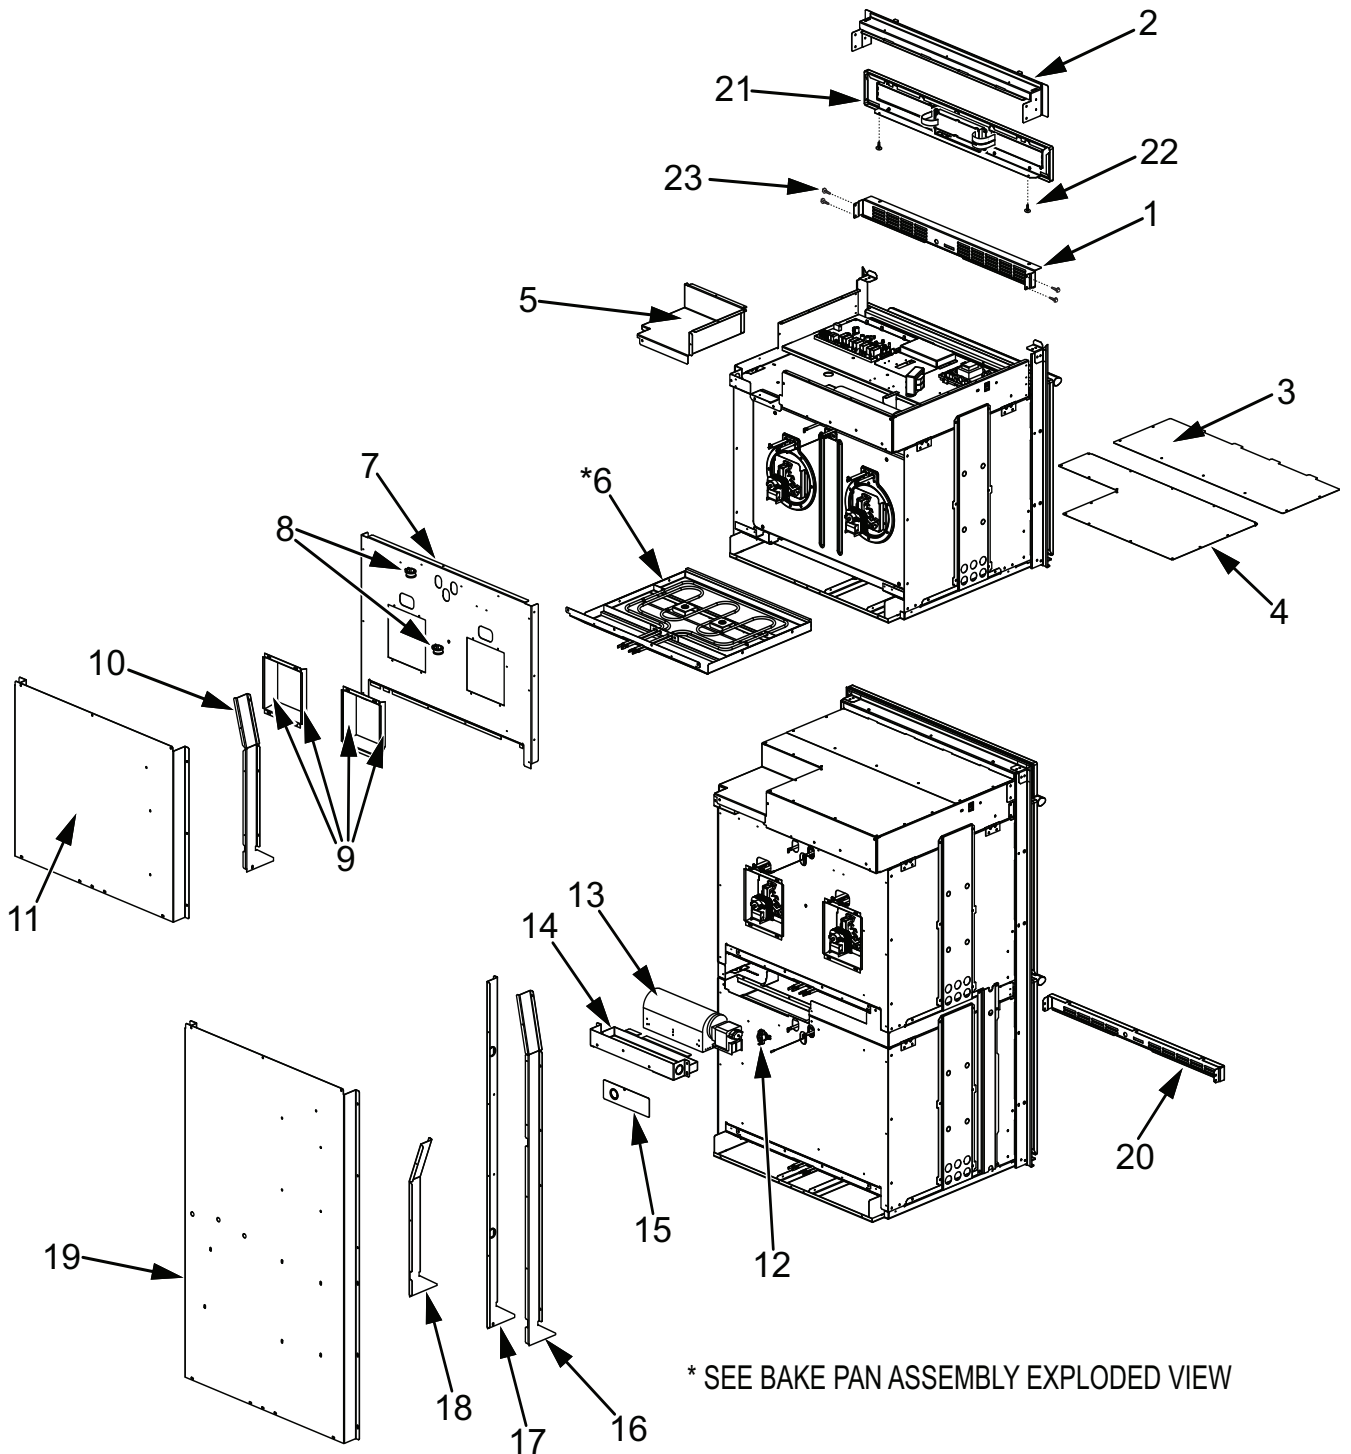

**Oven Back Parts List
Single and Double Oven**

<u>Ref #</u>	<u>Part #</u>	<u>Description</u>
1	808600	Plate, Upper Venting Face
2	808601	Weld Assembly, Cowling
3	808602	Panel, Upper Front
4	808603	Cover, Rear Top
5	808604	Cover, Small, Top Module
*6	808605	Element, Bake Mgo 3500
7	811452	Panel, Back - Top
8	808607	Strain Relief, Metal
9	808607	Convection Fan Shroud
10	808609	Channel, Divider Side Exhaust Sgl
11	808610	Panel, Back - SO30
12	808584	Switch, Thermostat Upper
13	808611	Fan, Cooling Lower
14	808612	Cover, Fan Cooling
15	808613	Cover, Small Back Panel
16	808614	Channel, Divider Side Exh-Long
17	808615	Channel, Cooling, Dbl WO
18	808616	Channel, Divider Side Exh-Short
19	808617	Cover, Back
20	808618	Plate, Vent - Middle
21	808619	Assy, SO Framed Control Panel
	808620	Assy, SO Unframed Control Panel
	811933	Cont Pnl, Unframed Sgl Oven (ICB only)
	808621	Assy, DO Framed Control Panel
	808622	Assy, DO Unframed Control Panel
	811934	Cont Pnl, Unframed Dbl Oven (ICB only)
22	730239	Screw, #8x3/8" Mod. Truss Hd
23	801542	8-18x3/8" Screw Type B H/W/Hd

Not Shown

809594	Communication Cable
811212	Harness, Main, Single
811213	Harness, Main, Double
811214	Wire Routing Device, Plastic
812211	Power Cord Conduit, Single
812212	Power Cord Conduit, Double
808623	Terminal Box & Gnd Wire (International only)
808624	Plug, Hole

* See Bake Pan Assembly exploded view page 8 & 9

**Oven Back Exploded View
Single and Double Oven**

* SEE BAKE PAN ASSEMBLY EXPLODED VIEW