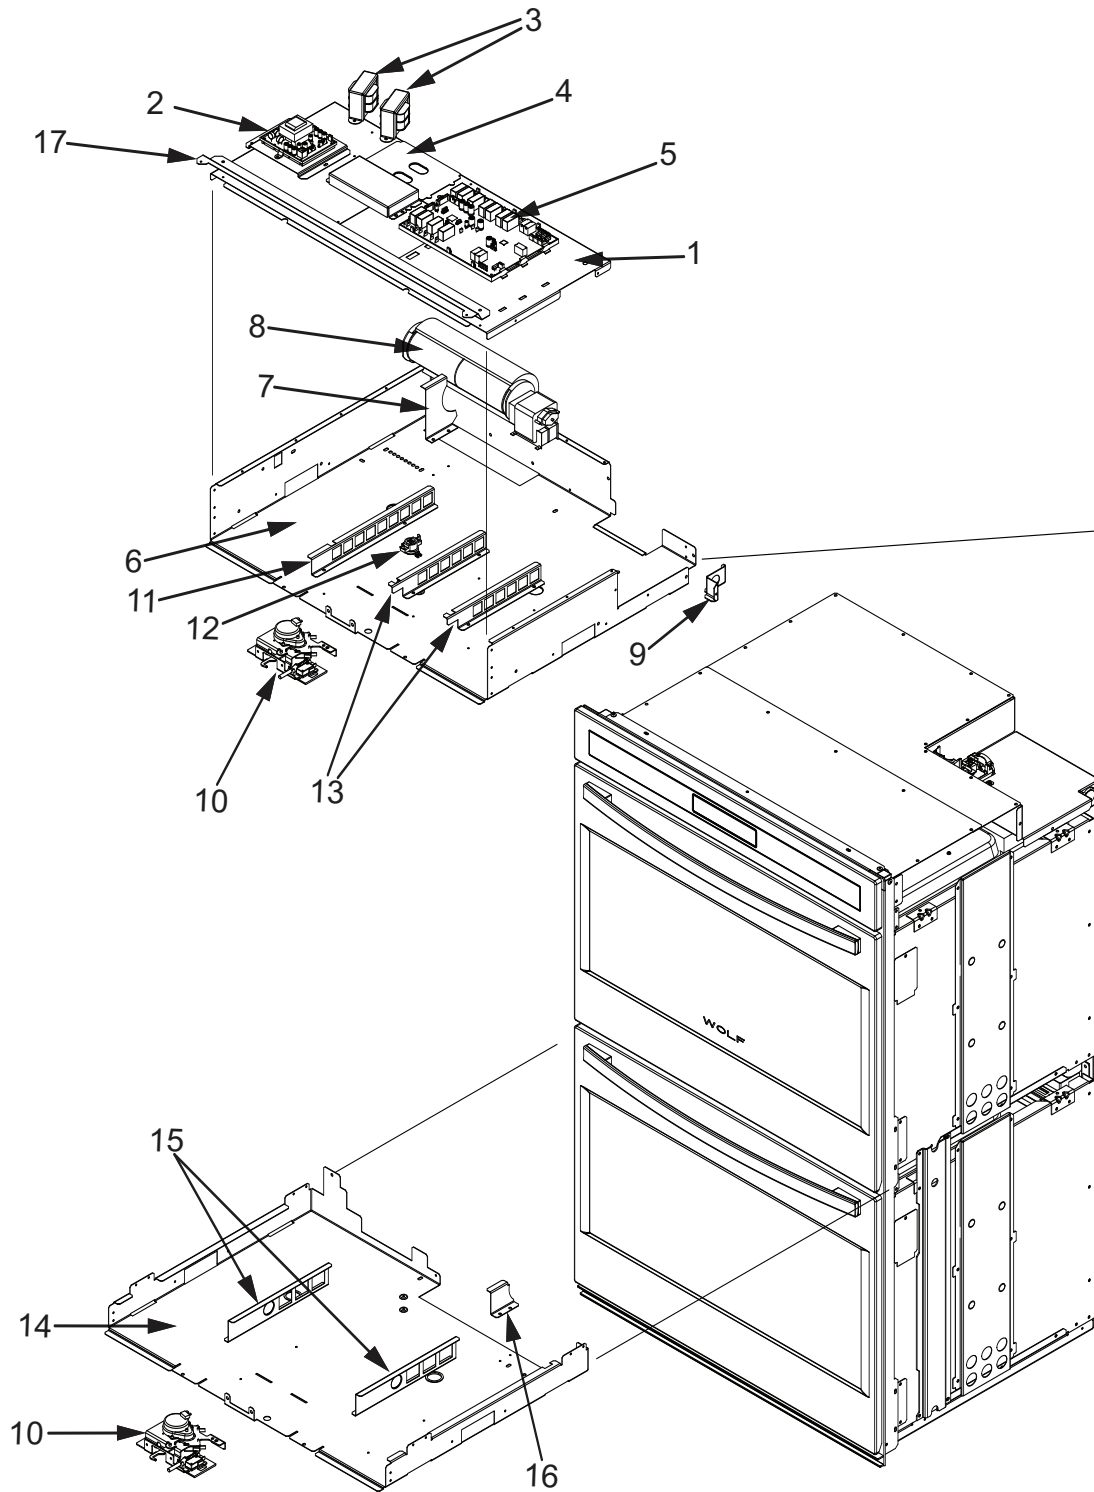

**Oven Modules Parts List**  
**Single and Double Oven**

<u>Ref #</u>	<u>Part #</u>	<u>Description</u>
1	808572	Plate, Mtg, Hardware
2	808573	Module, Power
3	808574	Transformer
4	808575	Cover, Latch
5	808576	Relay Board - Single Oven
	808577	Relay Board - Double Oven
6	808578	Pan, 30 Module
7	808579	Bracket, Air Diverter Top
8	808580	Fan, Cooling Upper
9	808581	Bracket, Cord
10	808582	Latch, Motorized
11	808583	Latch, Z-Bracket, Top Oven
12	808584	Switch, Thermostat Upper
13	808586	Support Bracket, Top Module
14	811451	Pan, Middle, 30"
15	808587	Latch, Z-Bracket, Bottom Oven
16	808588	Bracket, Air Diverter
17	811211	Plate, Steam Deflector

**Oven Modules Exploded View  
Single and Double Oven**

**Oven Cavity Parts List  
Single and Double Oven**

<u>Ref #</u>	<u>Part #</u>	<u>Description</u>
1		Special Order, Contact Customer Service Dept.
2	808636	Light Oven
3	808637	Light Bulb
4	808638	Cover, Probe Switch (Sgl & Upr Only)
5	808639	Switch, Probe (Sgl & Upr Only)
6	808640	Catalyst, Smoke
7	808641	Sensor, Temperature
8	808408	Conv. Fan Assy, CCW
9	808409	Conv. Fan Assy, CW
10	808642	Pan, Boil Element
11	808643	Element, Broil, 30
12	808644	Bracket, Sprt-Hinge Pocket Left
13	808645	Bracket, Sprt-Hinge Pocket Right
14	808646	Hinge Pocket, Door
15	808647	Rack, Guide, Left-30
16	808648	Rack, Guide, Right-30
17	811453	Screw, Shoulder, 8-18
18	808649	Washer, Mica - .062 x .625
19	808650	Convection Baffle Assy (Sgl & Upr Only)
20	808119	Washer, Mica - .040 x .625 Black
21	808652	Probe, Temperature (Sgl & Upr Only)
22	808653	Rack, Oven 30
23	808654	Rack, Oven Flat 30
24	808655	Pizza Peel
25	808656	Stone, Pizza
26	808657	Rack, Pizza Stone, 30
27	804712	Accessory, Pkg Broiler Pan Set
28	808659	Gasket, Cavity, 30
29	808660	SVCE, , Assy., - WOCatalyst
30	808651	Washer, Mica - .045x.625 Bk
31	811259	Hinge Cover, Bottom
32	811260	Screw, 10-16x1/2, CR Trs