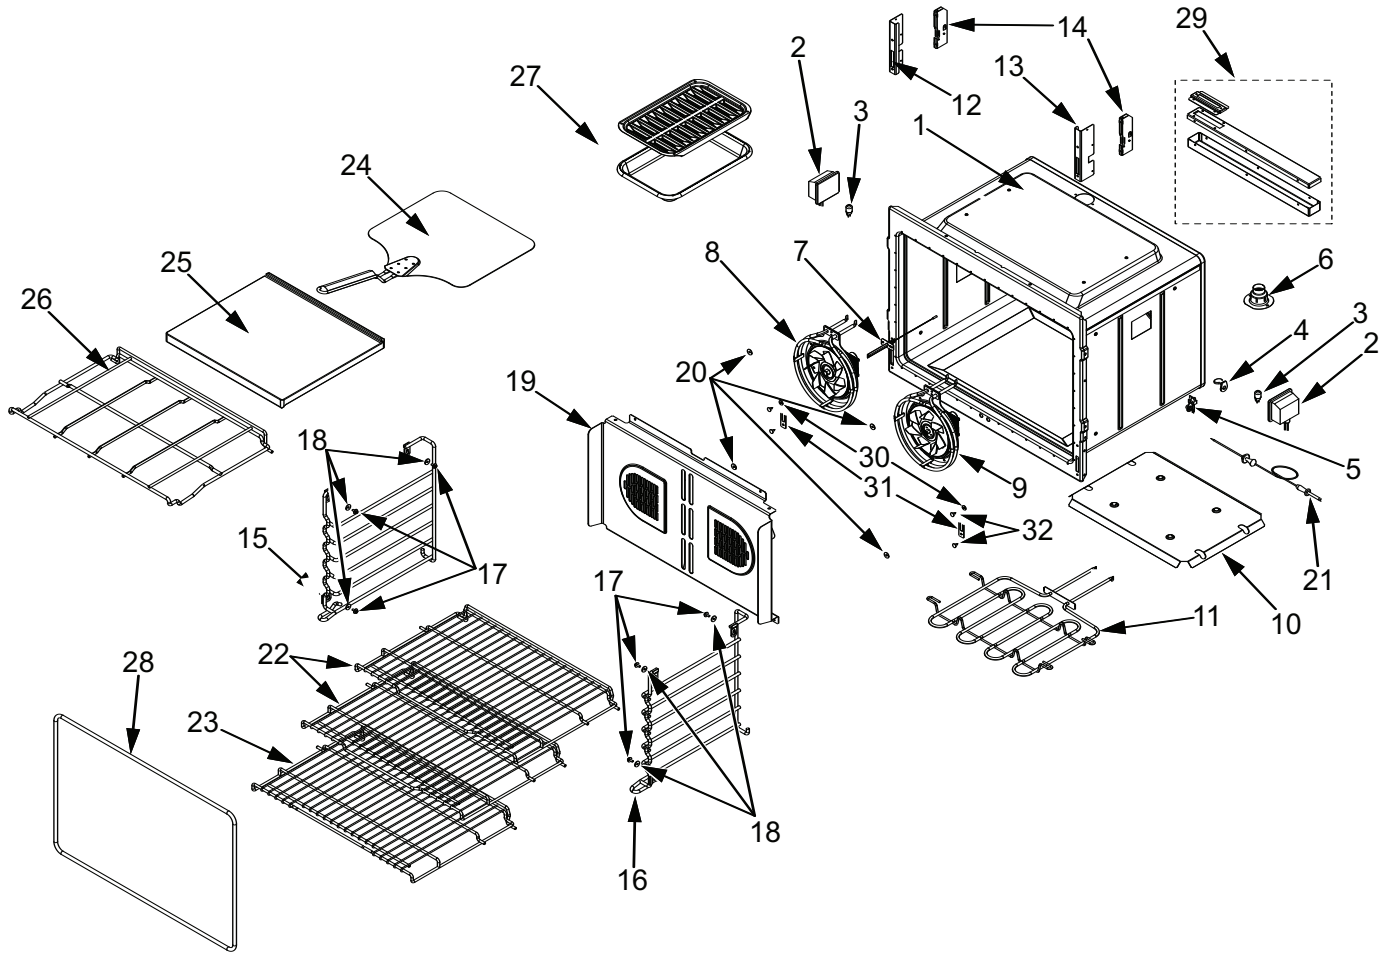

**Oven Cavity Parts List
Single and Double Oven**

<u>Ref #</u>	<u>Part #</u>	<u>Description</u>
1		Special Order, Contact Customer Service Dept.
2	808636	Light Oven
3	808637	Light Bulb
4	808638	Cover, Probe Switch (Sgl & Upr Only)
5	808639	Switch, Probe (Sgl & Upr Only)
6	808640	Catalyst, Smoke
7	808641	Sensor, Temperature
8	808408	Conv. Fan Assy, CCW
9	808409	Conv. Fan Assy, CW
10	808642	Pan, Boil Element
11	808643	Element, Broil, 30
12	808644	Bracket, Sprt-Hinge Pocket Left
13	808645	Bracket, Sprt-Hinge Pocket Right
14	808646	Hinge Pocket, Door
15	808647	Rack, Guide, Left-30
16	808648	Rack, Guide, Right-30
17	811453	Screw, Shoulder, 8-18
18	808649	Washer, Mica - .062 x .625
19	808650	Convection Baffle Assy (Sgl & Upr Only)
20	808119	Washer, Mica - .040 x .625 Black
21	808652	Probe, Temperature (Sgl & Upr Only)
22	808653	Rack, Oven 30
23	808654	Rack, Oven Flat 30
24	808655	Pizza Peel
25	808656	Stone, Pizza
26	808657	Rack, Pizza Stone, 30
27	804712	Accessory, Pkg Broiler Pan Set
28	808659	Gasket, Cavity, 30
29	808660	SVCE, , Assy., - WOCatalyst
30	808651	Washer, Mica - .045x.625 Bk
31	811259	Hinge Cover, Bottom
32	811260	Screw, 10-16x1/2, CR Trs

Oven Cavity Exploded View
Single and Double Oven