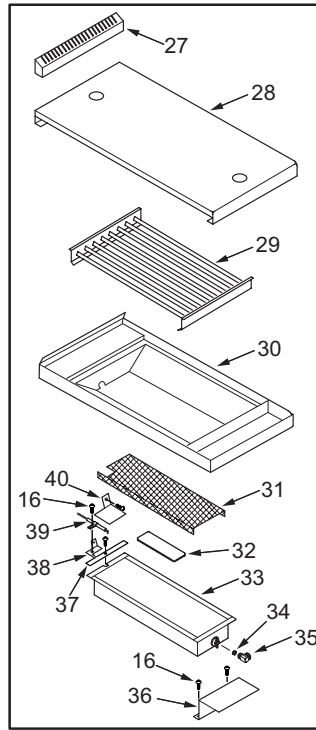

**36" Rangetop Top & Dress Panels View**

Surface Burner

IR Charbroiler

IR Griddle

French Top

**36" Rangetop Front Panel Parts List**

<u>Ref #</u>	<u>Part #</u>	<u>Description</u>
1	787405	Panel, Front SB366 (See S/N Breaks)
	806281	Panel, Front RT366 (See S/N Breaks)
2	801347	Bezel, Rear (See SN Breaks)
3	720879	Knob, Control, Red (See SN Breaks)
	801312	Knob, Surface Burner Valve, Red
	720880	Knob, Control, Black (See SN Breaks)
	801313	Knob, Surface Burner Valve, Black
4	800924	Wolf Logo
5	730509	Clip, Tinnerman
6	730076	Screw #6-32 x 1/4"
7	801346	Bezel, Front (See SN Breaks)
8	730239	Screw #8-32 x 3/8"
9	718146	Bezel, Thermostat
	801348	Bezel, W/Tick Mark
10	721017	Knob, Charbroiler/French Top, Red (See S/N Breaks)
	801306	Knob, Charbroiler/French Top, Red (See S/N Breaks)
	721018	Knob, Char/French Top, Black (See S/N Breaks)
	801307	Knob, Char/French Top, Black (See S/N Breaks)
11	787406	Panel, Front SB364B (See S/N Breaks)
	806282	Panel, Front RT364C (See S/N Breaks)
12	787407	Panel, Front SB364G (See S/N Breaks)
	806283	Panel, Front RT364G (See S/N Breaks)
13	805787	Thermostat, Griddle
14	721014	Knob, Thermostat w/Griddle, Red (See S/N Breaks)
	801310	Knob, Thermostat w/Griddle, Red (See S/N Breaks)
	721015	Knob, Thermostat w/Griddle, Black
	801311	Knob, Thermostat w/Griddle, Black (See S/N Breaks)
	787408	Panel, Front SB362F (See S/N Breaks)
15	806284	Panel, Front RT362F (See S/N Breaks)

**36" Rangetop Manifold View**