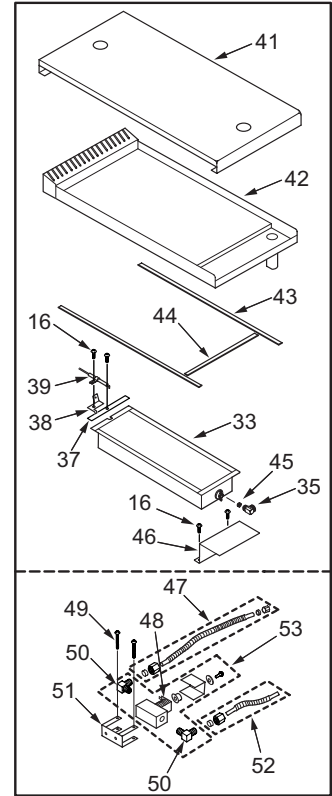

36" Rangetop Top & Dress Panels View

IR Griddle