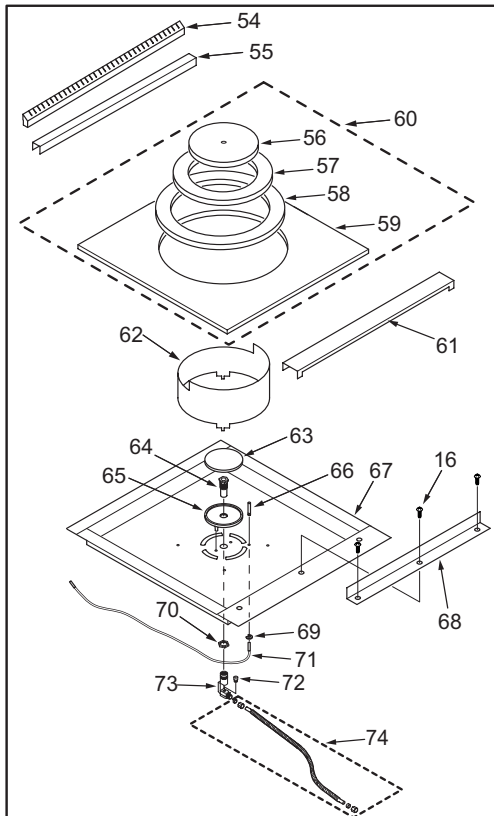

36" Rangetop Top & Dress Panels View

French Top