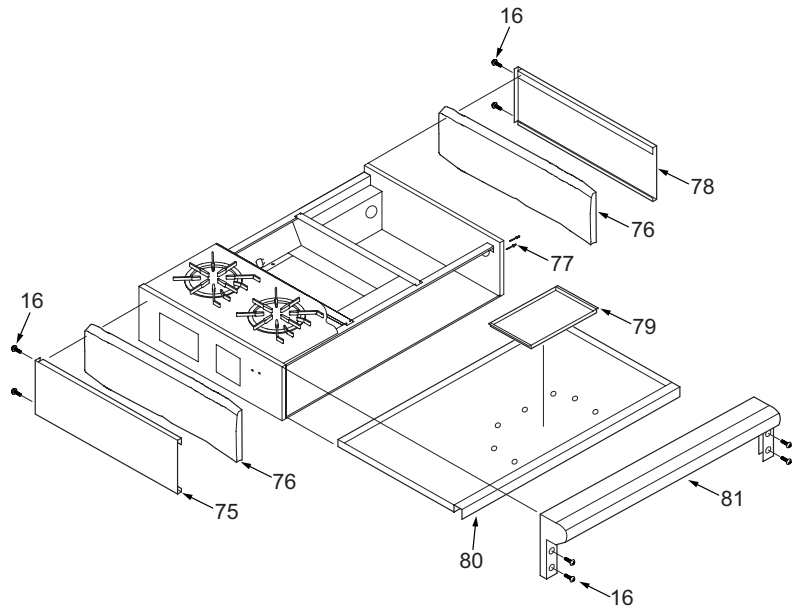

36" Rangetop Top & Dress Panels View

French Top