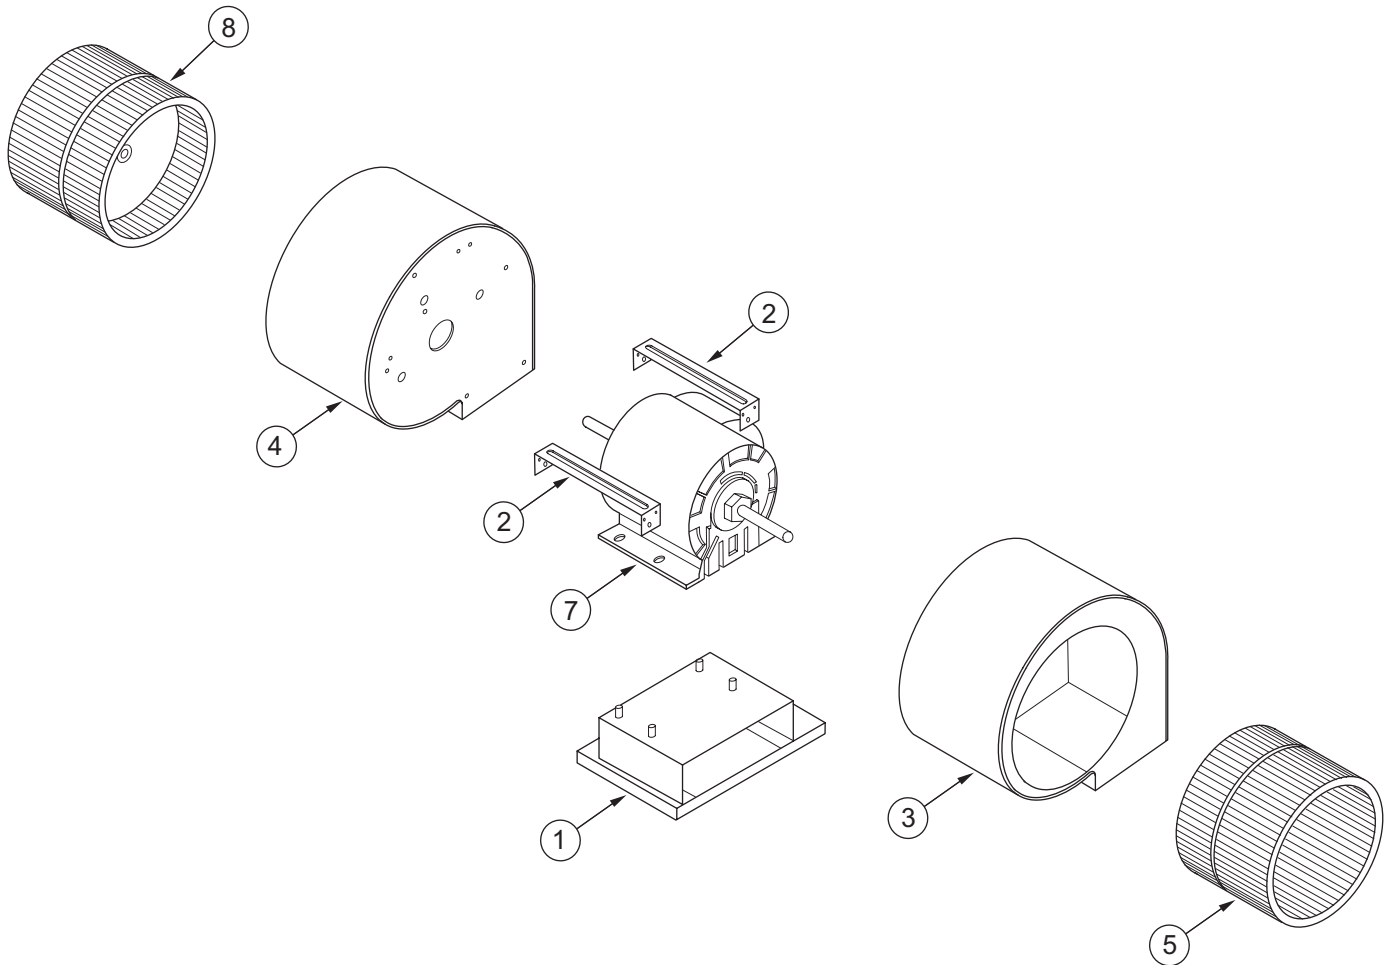

INTERNAL MODEL 805087 (1200 CFM)

Ref #	Part #	Description
1.	806505	Motor Mount -L120,W120INT
2.	806506	Scrollbrace-L120,W120INT
3.	806507	Right Hand Scroll-L120,W120INT
4.	806508	Right Hand Scroll-L120,W120INT
5.	806509	Right Blower Wheel-L120,W120INT
6.	806510	Left Blower Wheel-L120,W120INT
7.	806512	Motor-L120,W120INT