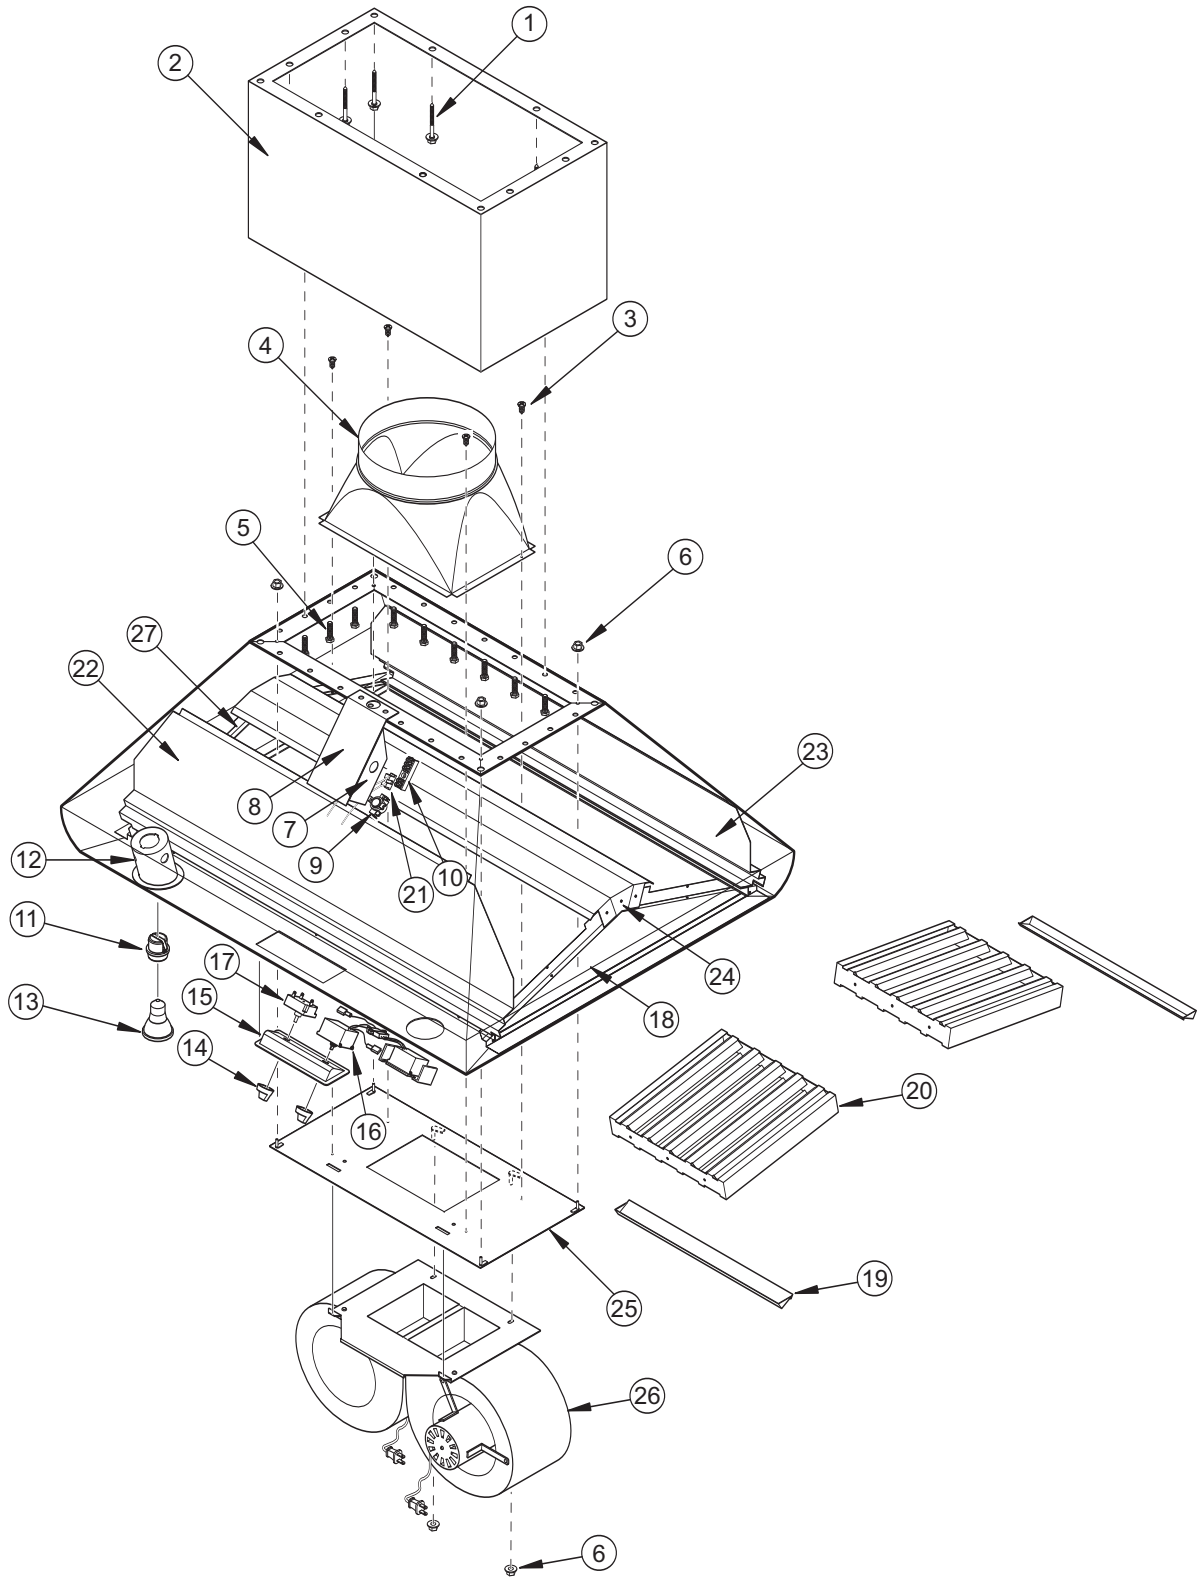

MODEL I363418, I423418, I543418, I663418 PART LIST

<u>Ref #</u>	<u>Part #</u>	<u>Description</u>	<u>Ref #</u>	<u>Part #</u>	<u>Description</u>
1	805669	Lag Screw, 3/8" X 3"	13	811189	Halogen Light, 50 Par 20/Cap (**)
2	811609	Duct Cover, 36-6, Island (Sales Acc)	14	811195	Knob, Switch Control (2)
	804524	Duct Cover, 42-6, Island (Sales Acc)	15	811184	2-Hole Bezel, Switch
	804525	Duct Cover, 54-6, Island (Sales Acc)	16	811190	Fan Speed Control
	804526	Duct Cover, 66-6, Island (Sales Acc)	17	811191	Light Switch Control #83
	804527	Duct Cover, 36-12, Island (Sales Acc)	18	N/A	Inner Wall (Left & Right)
	804528	Duct Cover, 42-12, Island (Sales Acc)	19	805406	Grease Cup 36" Island Hood (2)
	804529	Duct Cover, 54-12, Island (Sales Acc)		811199	Grease Cup 42" Island Hood (4)
	804530	Duct Cover, 66-12, Island (Sales Acc)		805406	Grease Cup 54" Island Hood (4)
3	805317	Screw, #8X1/2 Pan HD, Phil S/M (3)		805488	Grease Cup 66" Island Hood (6)
4	805318	Round Transition 13-1/2" X 8" TO 10"	20	811180	Baffle Filter, 11-7/8" X 11-7/8" (***)
5	N/A	12-24 X .875, Tpg, Scr, SLFDR (*) (Supplied with Duct Covers)	21	805335	2-Hole Electrical Outlet (See SN Breaks)
6	805668	Wall Hood Mounting Kit		805342	3-Hole electrical Outlet (See SN Breaks)
7	805321	Electrical J-Box	22	N/A	Front Lower Shroud
8	805322	Electrical J-Box Support	23	N/A	Rear Lower Shroud
9	805323	Thermostat, Hi-Temp Sensor	24	N/A	Top Filter Mount
10	805324	Electrical Terminal Block	25	N/A	Mounting brkt (included with 804703)
11	805325	Light Socket, Ceramic (**)	26	804703	1200 CFM Internal Blower/ISL (****)
12	N/A	Light Holder	27	806341	Runner, Island Hood 36" (4)
				806342	Runner, Island Hood (42", 54", 66") (4)

NOTES:

- (*) (22) 36", 42" wide
- (24) 54" wide
- (36) 66" wide

(Supplied with Duct Covers, not with the Hood)

- (**) (2) 36", 42" wide
- (3) 54", 66" wide

- (***) (6) 36, 42" wide
- (8) 54" wide
- (10) 66" wide

- (****) Not Included with Hood (Sold Separately)

MODEL I363418, I423418, I543418, I663418 EXPLODED VIEW

NOTE: Can use 1200 CFM internal blower with these models (not included), or remote blower (not included).