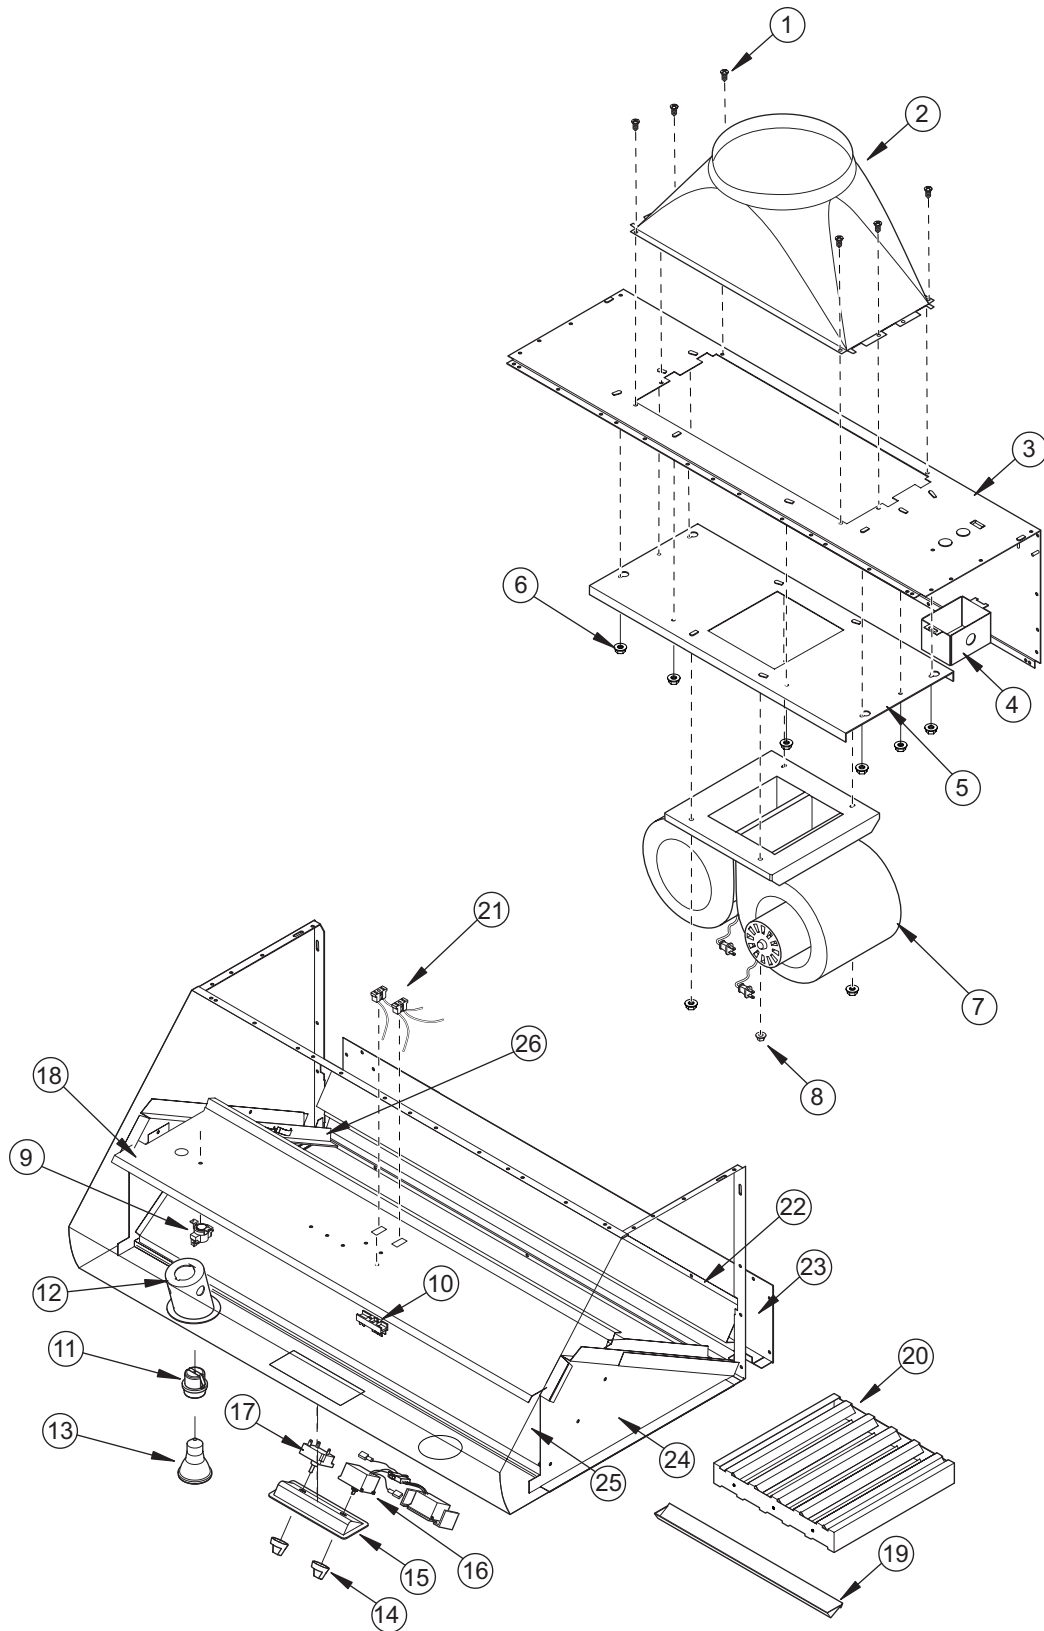

MODEL W302418, W362418, W422418 PART LIST

<u>Ref #</u>	<u>Part #</u>	<u>Description</u>	<u>Ref #</u>	<u>Part #</u>	<u>Description</u>
1	805317	Screw, #8 X 1/2 Pan HD. Phil. S/M (6)	14	805328	Knob, Switch Control
2	805345	21 1/4" X 8 1/2" To 10" Rnd Trans.	15	805329	2-Hole Bezel, Switch
3	805392	Removable Back Panel 30"	16	805330	Fan Speed Control
	805393	Removable Back Panel 36"	17	805331	Light Switch Control #83
	805394	Removable Back Panel 42"	18	N/A	Top Partition (30", 36", 42", 48")
4	805346	Electrical J-Box	19	805406	Grease Cup 30" Hood (22.832)
5	806336	Mounting Plate (included with 805086)		805490	Grease Cup 36"-42" Hood (16.885) (2)
6	805320	Nut, 10-24 Hex Flange Lock (8)	20	805334	Baffle Filter, 11-7/8" X 11-7/8" (**)
7	805086	900 CFM Blower (***)	21	805335	2-Hole Electrical Outlet (See SN Breaks)
8	805339	Nut, 1/4-20 Hex Flange Lock		805342	3-Hole electrical Outlet (See SN Breaks)
9	805323	Thermostat, Hi-Temp. Sensor	22	N/A	Lower Shroud (30", 36" 42")
10	805324	Electrical Terminal Block	23	N/A	Bottom Track (30", 36" 42")
11	805325	Light Socket, Ceramic (*)	24	N/A	Inner Side (Left & Right)
12	805326	Light Holder (*)	25	N/A	Front Cover (30", 36" 42")
13	805327	Halogen Light, 50 Par. 20/Cap (*)	26	806339	Runner, 30" Wallhood (2)
				806340	Runner, 42", 54", 66" Wallhoods (2) (36" Does Not Use Runners)

NOTES:

(*) (2) 30", 36", 42" wide

(**) (2) 30" wide
(3) 36", 42" wide

(***) Not Included with Hood (Sold Separately)

MODEL W302418, W362418, W422418 EXPLODED VIEW

NOTE: Can use 900 CFM internal blower with these models (not included), or remote blower (not included).