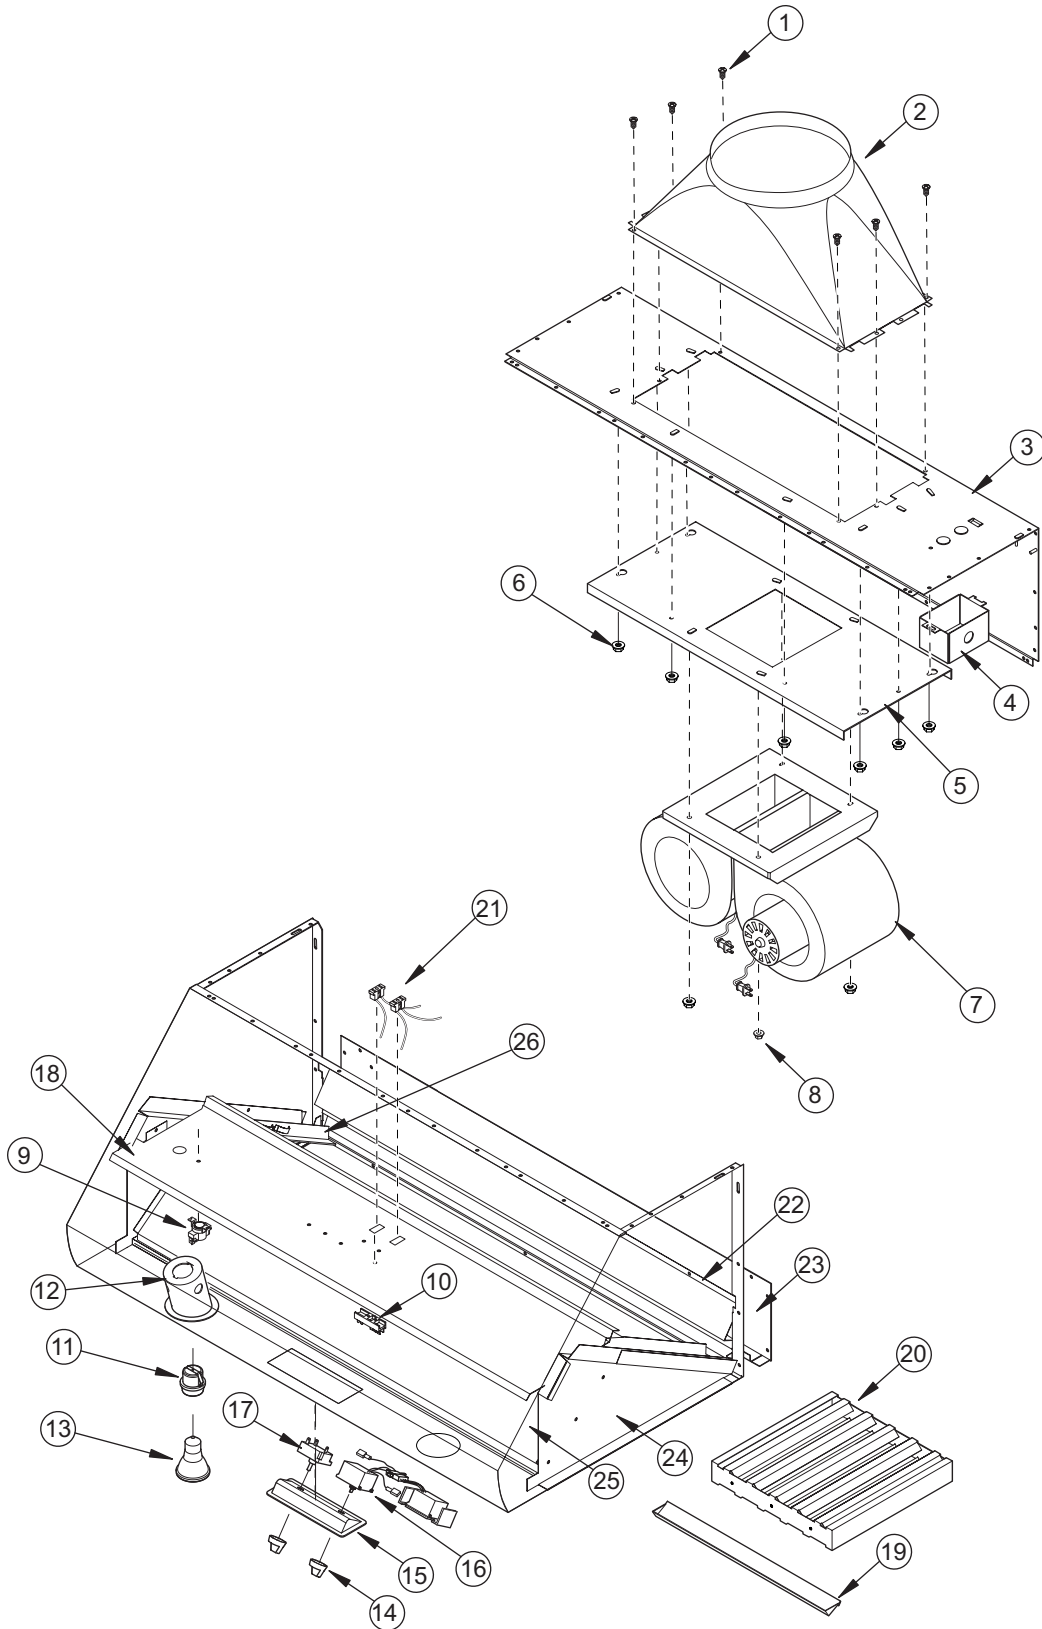

MODEL W302418, W362418, W422418 PART LIST

<u>Ref #</u>	<u>Part #</u>	<u>Description</u>	<u>Ref #</u>	<u>Part #</u>	<u>Description</u>
1	805317	Screw, #8 X 1/2 Pan HD. Phil. S/M (6)	14	805328	Knob, Switch Control
2	805345	21 1/4" X 8 1/2" To 10" Rnd Trans.	15	805329	2-Hole Bezel, Switch
3	805392	Removable Back Panel 30"	16	805330	Fan Speed Control
	805393	Removable Back Panel 36"	17	805331	Light Switch Control #83
	805394	Removable Back Panel 42"	18	N/A	Top Partition (30",36",42",48")
4	805346	Electrical J-Box	19	805406	Grease Cup 30" Hood (22.832)
5	806336	Mounting Plate (included with 805086)		805490	Grease Cup 36"-42" Hood (16.885) (2)
6	805320	Nut, 10-24 Hex Flange Lock (8)	20	805334	Baffle Filter, 11-7/8" X 11-7/8" (**)
7	805086	900 CFM Blower (***)	21	805335	2-Hole Electrical Outlet (See SN Breaks)
8	805339	Nut, 1/4-20 Hex Flange Lock		805342	3-Hole electrical Outlet (See SN Breaks)
9	805323	Thermostat, Hi-Temp. Sensor	22	N/A	Lower Shroud (30", 36" 42")
10	805324	Electrical Terminal Block	23	N/A	Bottom Track (30", 36" 42")
11	805325	Light Socket, Ceramic (*)	24	N/A	Inner Side (Left & Right)
12	805326	Light Holder (*)	25	N/A	Front Cover (30", 36" 42")
13	805327	Halogen Light, 50 Par. 20/Cap (*)	26	806339	Runner, 30" Wallhood (2)
				806340	Runner, 42", 54", 66" Wallhoods (2) (36" Does Not Use Runners)

NOTES:

(*) (2) 30", 36", 42" wide

(**) (2) 30" wide
(3) 36", 42" wide

(***) Not Included with Hood (Sold Separately)

MODEL W302418, W362418, W422418 EXPLODED VIEW

NOTE: Can use 900 CFM internal blower with these models (not included), or remote blower (not included).