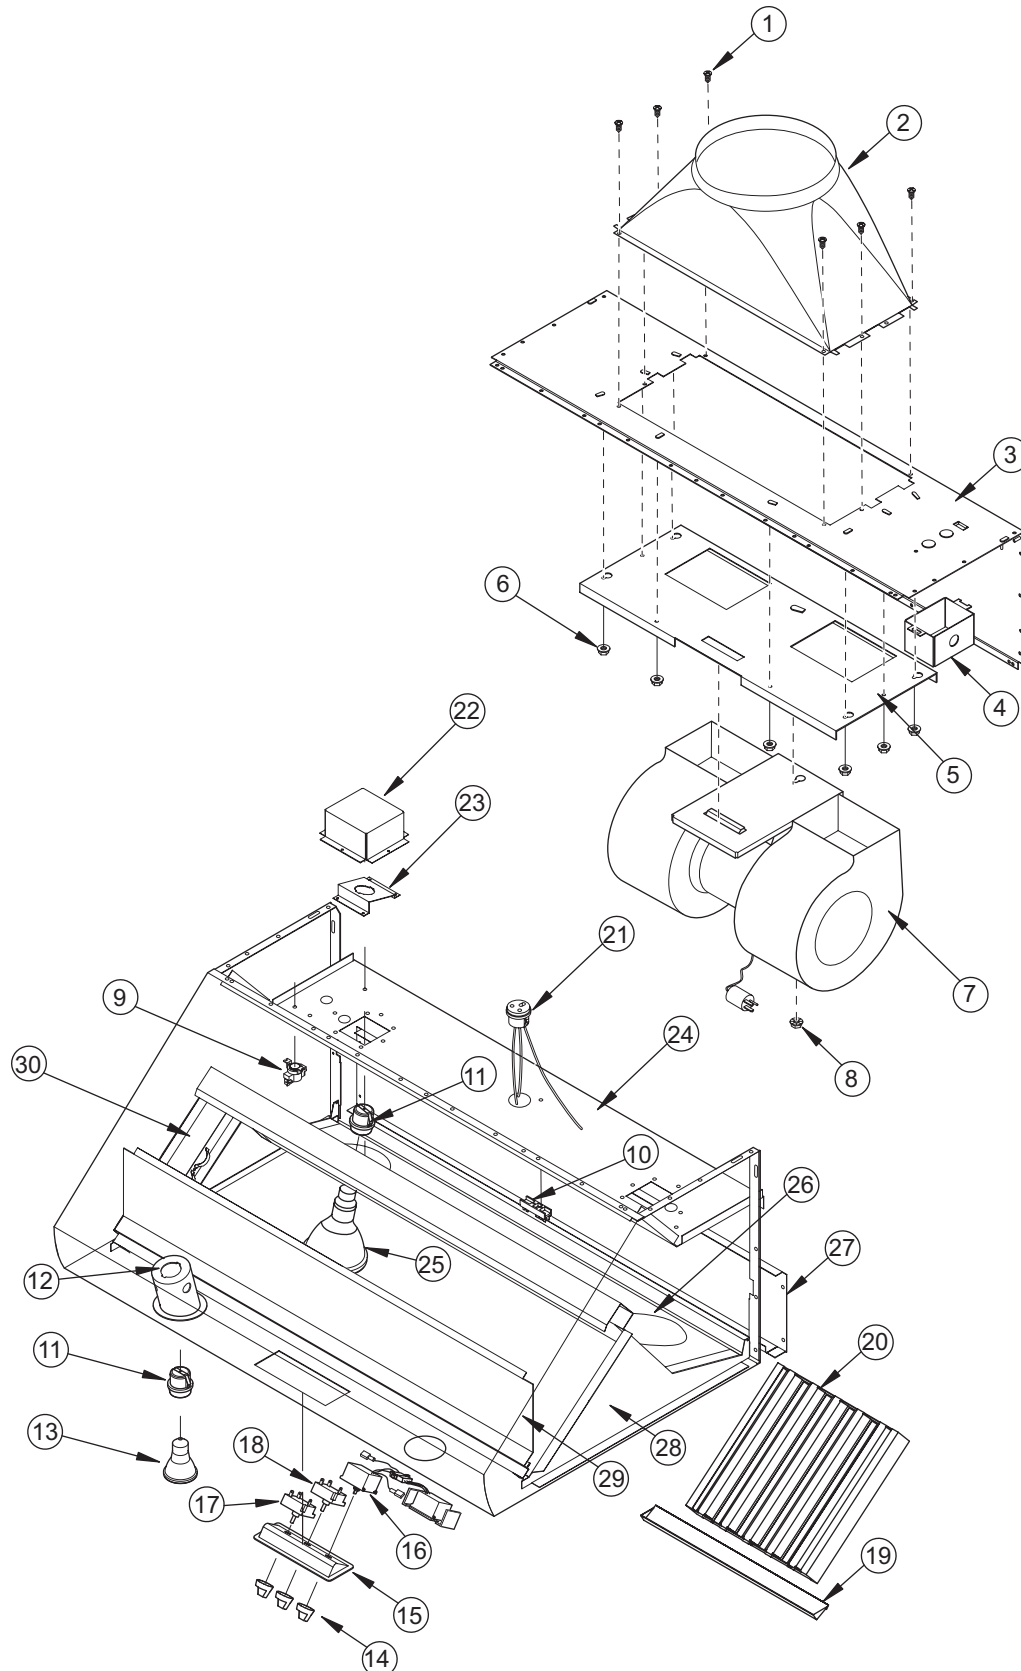

**MODEL W482718, W542718, W602718, W662718 PART LIST**

<u>Ref #</u>	<u>Part #</u>	<u>Description</u>	<u>Ref #</u>	<u>Part #</u>	<u>Description</u>
1	805317	Screw, #8 X 1/2 Pan HD. Phil. S/M (6)	15	805341	3-Hole Bezel, Switch
2	805345	21-1/4" X 8 -1/2" To 10" Rnd Trans.	16	805330	Fan Speed Control
3	805432	Removable Back Panel 48"	17	805331	Light Switch Control #83
	805433	Removable Back Panel 54"	18	805332	Heat Lamp Switch Control #82
	805434	Removable Back Panel 60"	19	805406	Grease Cup 48"-54" Hood (22.832) (2)
	805435	Removable Back Panel 66"		805488	Grease Cup 60"-66" Hood (19.186) (3)
4	805346	Electrical J-Box	20	805334	Baffle Filter, 11-7/8" X 11-7/8" ( ** )
5	806337	Mount. Plate, WBLOWER120INT ( **** )	21	805342	3-Hole Electrical Outlet
6	805320	Nut, 10-24 Hex Flange Lock (8)	22	805436	Heat Lamp Bracket Cover (2)
7	804702	1200 CFM Blower ( **** )	23	805437	Heat Lamp Bracket (2)
8	805339	Nut, 1/4-20 Hex Flange Lock	24	N/A	Heat Mount
9	805323	Thermostat, Hi-Temp. Sensor	25	805344	Heat Lamp (2)
10	805324	Electrical Terminal Block	26	N/A	Heat Lamp Cover
11	805325	Light Socket, Ceramic ( * )	27	N/A	Bottom Track (30", 36" 42")
12	805326	Light Holder ( ** )	28	N/A	Inner Side (Left & Right)
13	805327	Halogen Light, 50 Par. 20/Cap ( ** )	29	N/A	Lower Shroud
14	805328	Knob, Switch Control (3)	30	806340	Runner, 42", 54", 66" Wallhoods (2)

**NOTES:**

( \* ) 5) 48", 54", 60", 66" wide

( \*\* ) (3) 48", 54", 60", 66" wide

( \*\*\* ) (4) 48", 54"  
(5) 60", 66" wide

( \*\*\*\* ) Not Included with Hood (Sold Separately)

**MODEL W482718, W542718, W602718, W662718 EXPLODED VIEW**