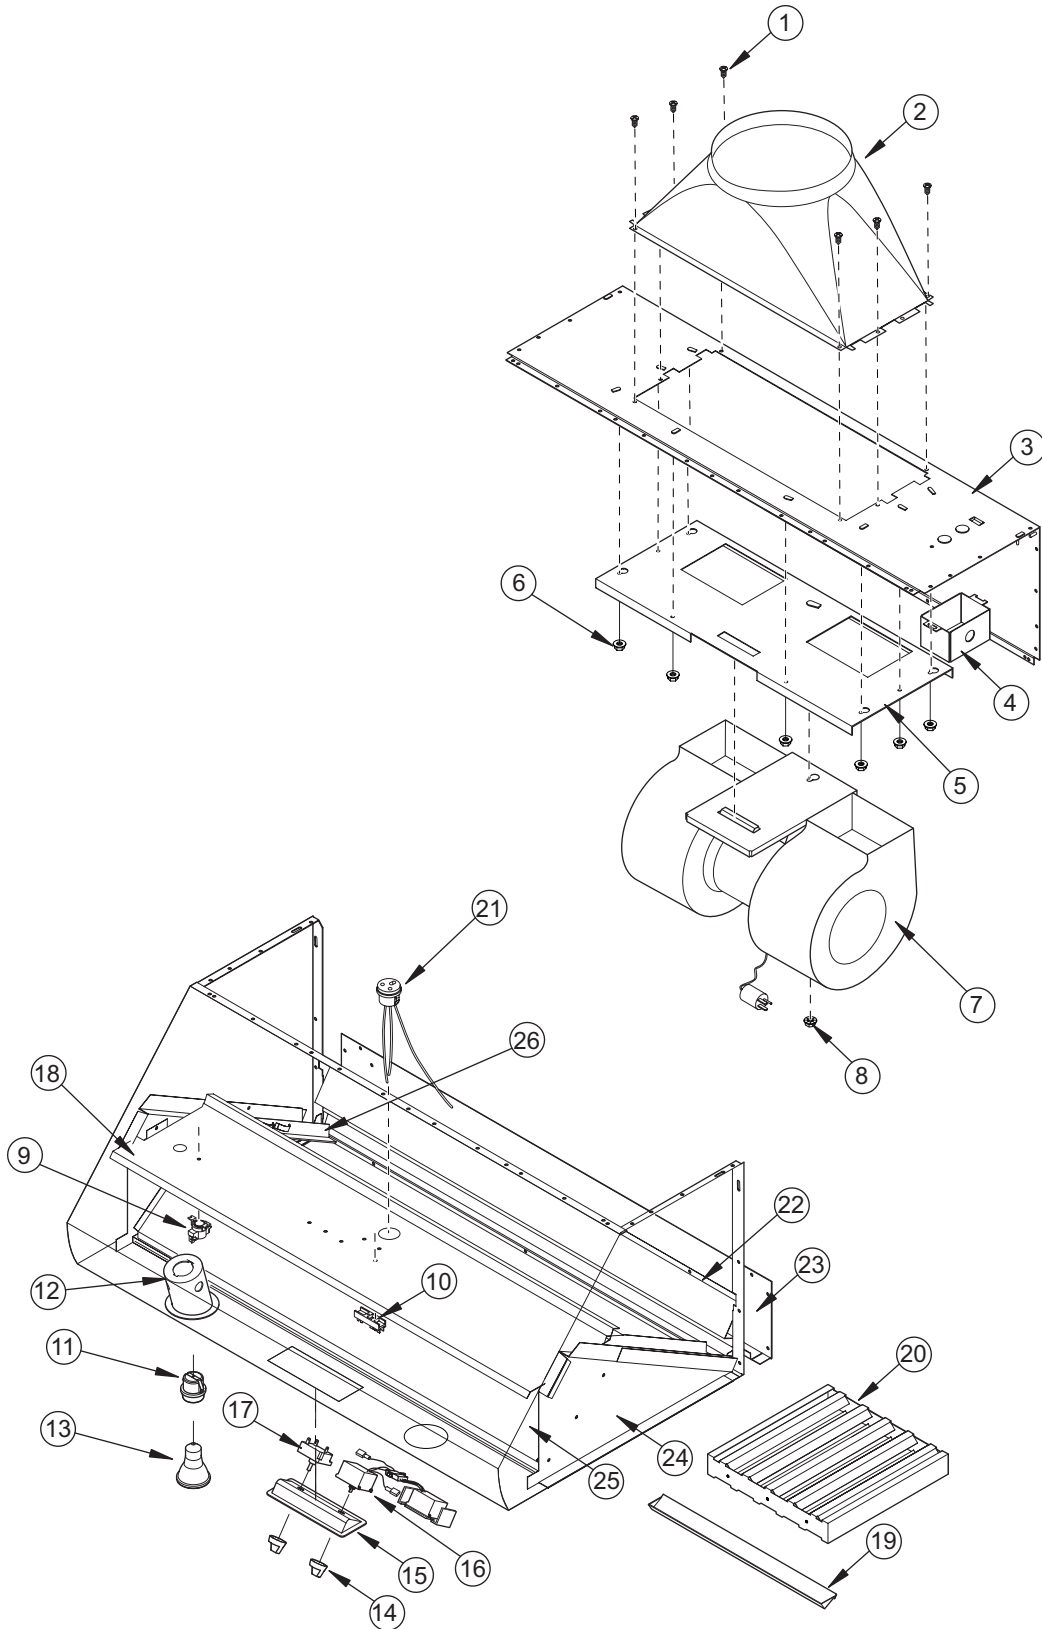

MODEL W482418, W542418, W602418, W662418 PART LIST

<u>Ref #</u>	<u>Part #</u>	<u>Description</u>	<u>Ref #</u>	<u>Part #</u>	<u>Description</u>
1	805317	Screw, #8 X 1/2 Pan HD. Phil. S/M (6)	13	805327	Halogen Light, 50 Par. 20/Cap (*)
2	805345	21-1/4" X 8 -1/2" To 10" Rnd Trans.	14	805328	Knob, Switch Control (2)
3	805395	Removable Back Panel 48"	15	805329	2-Hole Bezel, Switch
	805396	Removable Back Panel 54"	16	805330	Fan Speed Control
	805397	Removable Back Panel 60"	17	805331	Light Switch Control #83
	805398	Removable Back Panel 66"	18	N/A	Top Partition
4	805346	Electrical J-Box	19	805406	Grease Cup 48"-54" Hood (22.832) (2)
5	806337	Mount. Plate, WBLOWER120INT (included with 804702)		805488	Grease Cup 60"-66" Hood (19.186) (3)
6	805320	Nut, 10-24 Hex Flange Lock (8)	20	805334	Baffle Filter, 11-7/8" X 11-7/8" (**)
7	804702	1200 CFM Blower (***)	21	805342	3-Hole Electrical Outlet
8	805339	Nut, 1/4-20 Hex Flange Lock	22	N/A	Lower Shroud
9	805323	Thermostat, Hi-Temp. Sensor	23	N/A	Bottom Track
10	805324	Electrical Terminal Block	24	N/A	Inner Side (Left & Right)
11	805325	Light Socket, Ceramic (*)	25	N/A	Front Cover
12	805326	Light Holder (*)	26	806340	Runner, 42", 54", 66", Wallhood (2) (48" & 60" Do Not Use Runners)

NOTES:

(*) (2) 48", 54"
(3) 60", 66"

(**) (4) 48", 54"
(5) 60", 66" wide

(***) Not Included with Hood (Sold Separately)

MODEL W482418, W542418, W602418, W662418 EXPLODED VIEW

NOTE: Can use 1200 CFM internal blower with these models (not included), or remote blower (not included).