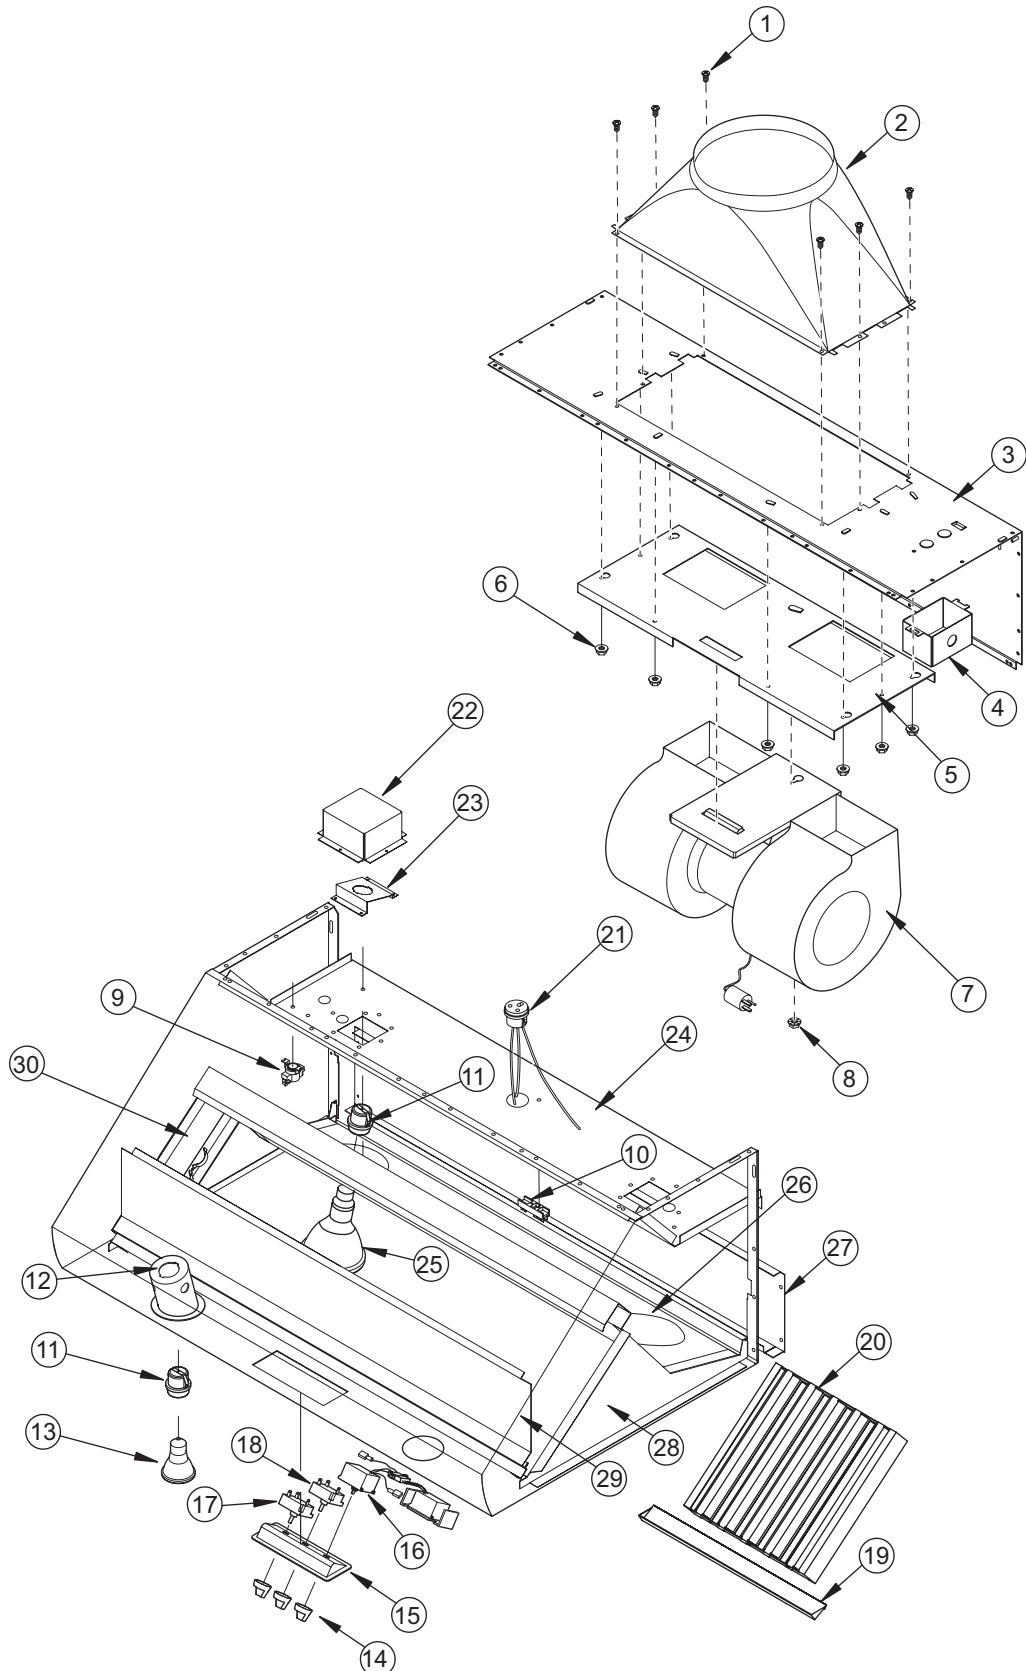

MODEL W482718, W542718, W602718, W662718 PART LIST

<u>Ref #</u>	<u>Part #</u>	<u>Description</u>	<u>Ref #</u>	<u>Part #</u>	<u>Description</u>
1	805317	Screw, #8 X 1/2 Pan HD. Phil. S/M (6)	15	805341	3-Hole Bezel, Switch
2	805345	21-1/4" X 8 -1/2" To 10" Rnd Trans.	16	805330	Fan Speed Control
3	805432	Removable Back Panel 48"	17	805331	Light Switch Control #83
	805433	Removable Back Panel 54"	18	805332	Heat Lamp Switch Control #82
	805434	Removable Back Panel 60"	19	805406	Grease Cup 48"-54" Hood (22.832) (2)
	805435	Removable Back Panel 66"		805488	Grease Cup 60"-66" Hood (19.186) (3)
4	805346	Electrical J-Box	20	805334	Baffle Filter, 11-7/8" X 11-7/8" (**)
5	806337	Mount. Plate, WBLOWER120INT (****)	21	805342	3-Hole Electrical Outlet
6	805320	Nut, 10-24 Hex Flange Lock (8)	22	805436	Heat Lamp Bracket Cover (2)
7	804702	1200 CFM Blower (****)	23	805437	Heat Lamp Bracket (2)
8	805339	Nut, 1/4-20 Hex Flange Lock	24	N/A	Heat Mount
9	805323	Thermostat, Hi-Temp. Sensor	25	805344	Heat Lamp (2)
10	805324	Electrical Terminal Block	26	N/A	Heat Lamp Cover
11	805325	Light Socket, Ceramic (*)	27	N/A	Bottom Track (30", 36" 42")
12	805326	Light Holder (**)	28	N/A	Inner Side (Left & Right)
13	805327	Halogen Light, 50 Par. 20/Cap (**)	29	N/A	Lower Shroud
14	805328	Knob, Switch Control (3)	30	806340	Runner, 42", 54", 66" Wallhoods (2)

NOTES:

(*) 5) 48", 54", 60", 66" wide

(**) (3) 48", 54", 60", 66" wide

(***) (4) 48", 54"
(5) 60", 66" wide

(****) Not Included with Hood (Sold Separately)

MODEL W482718, W542718, W602718, W662718 EXPLODED VIEW