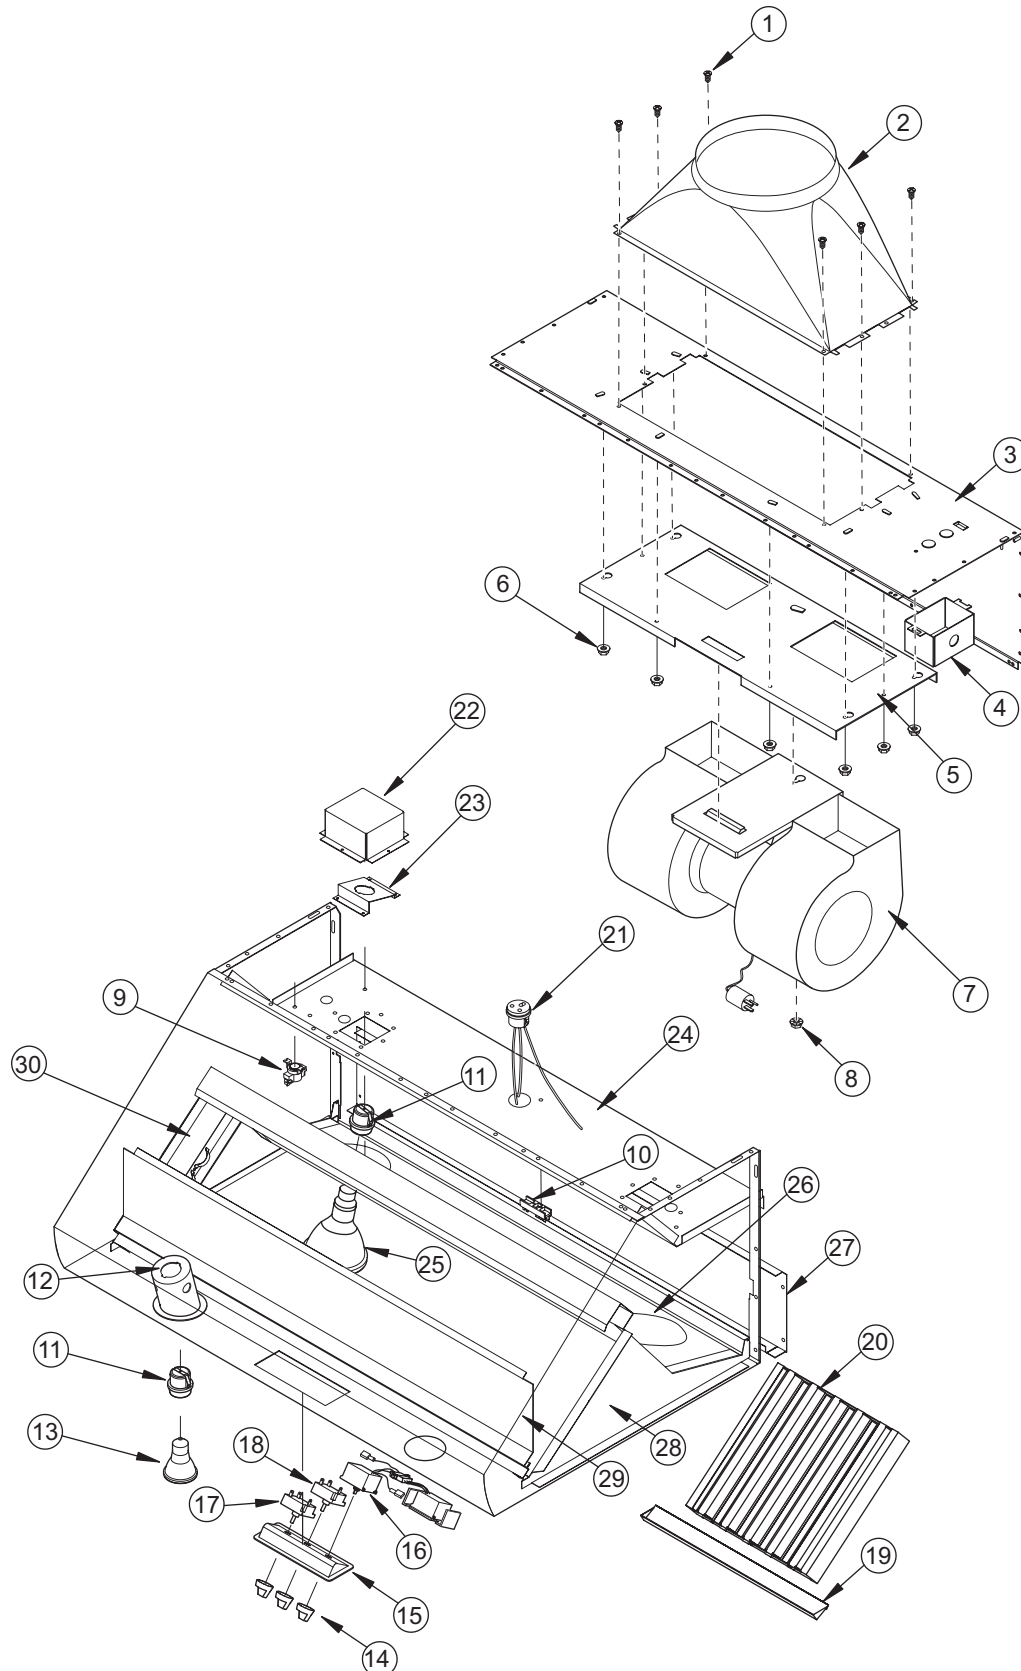

MODEL W482718, W542718, W602718, W662718 PART LIST

<u>Ref #</u>	<u>Part #</u>	<u>Description</u>	<u>Ref #</u>	<u>Part #</u>	<u>Description</u>
1	805317	Screw, #8 X 1/2 Pan HD. Phil. S/M (6)	15	805341	3-Hole Bezel, Switch
2	805345	21-1/4" X 8 -1/2" To 10" Rnd Trans.	16	805330	Fan Speed Control
3	805432	Removable Back Panel 48"	17	805331	Light Switch Control #83
	805433	Removable Back Panel 54"	18	805332	Heat Lamp Switch Control #82
	805434	Removable Back Panel 60"	19	805406	Grease Cup 48"-54" Hood (22.832) (2)
	805435	Removable Back Panel 66"		805488	Grease Cup 60"-66" Hood (19.186) (3)
4	805346	Electrical J-Box	20	805334	Baffle Filter, 11-7/8" X 11-7/8" (**)
5	806337	Mount. Plate, WBLOWER120INT (****)	21	805342	3-Hole Electrical Outlet
6	805320	Nut, 10-24 Hex Flange Lock (8)	22	805436	Heat Lamp Bracket Cover (2)
7	804702	1200 CFM Blower (****)	23	805437	Heat Lamp Bracket (2)
8	805339	Nut, 1/4-20 Hex Flange Lock	24	N/A	Heat Mount
9	805323	Thermostat, Hi-Temp. Sensor	25	805344	Heat Lamp (2)
10	805324	Electrical Terminal Block	26	N/A	Heat Lamp Cover
11	805325	Light Socket, Ceramic (*)	27	N/A	Bottom Track (30", 36" 42")
12	805326	Light Holder (**)	28	N/A	Inner Side (Left & Right)
13	805327	Halogen Light, 50 Par. 20/Cap (**)	29	N/A	Lower Shroud
14	805328	Knob, Switch Control (3)	30	806340	Runner, 42", 54", 66" Wallhoods (2)

NOTES:

(*) 5) 48", 54", 60", 66" wide

(**) (3) 48", 54", 60", 66" wide

(***) (4) 48", 54"
(5) 60", 66" wide

(****) Not Included with Hood (Sold Separately)

MODEL W482718, W542718, W602718, W662718 EXPLODED VIEW